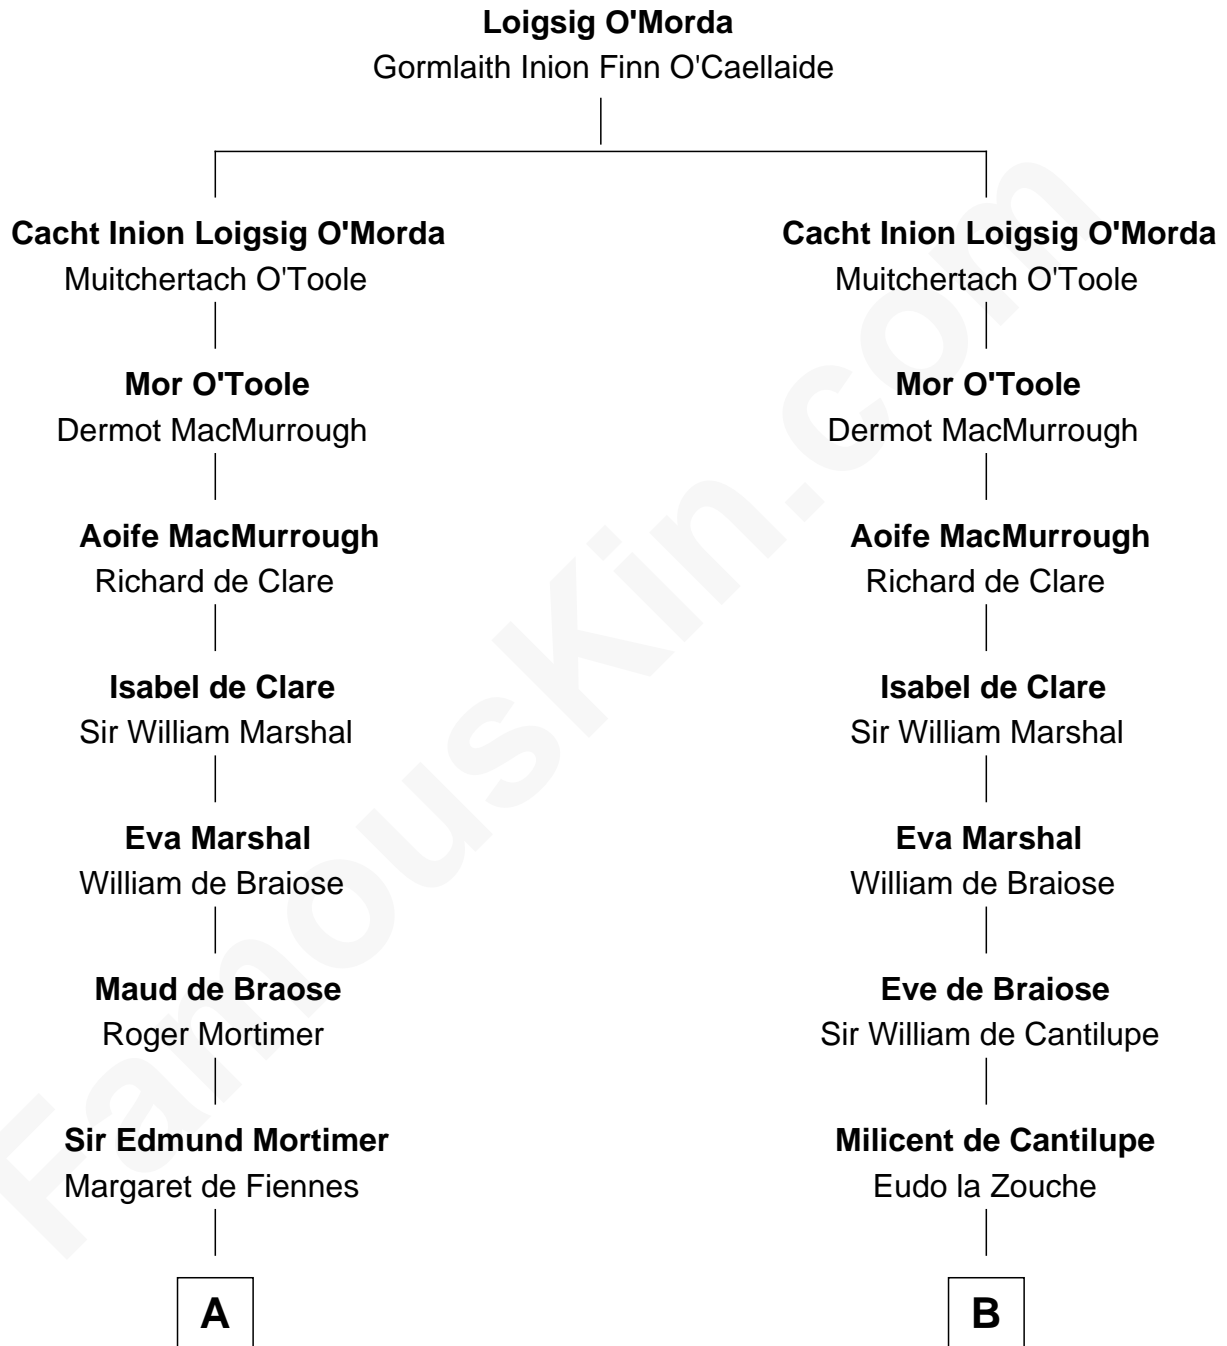

FamousKin.com Relationship Chart of

John Carroll

Founder of Georgetown University

21st cousin of

DeWitt Clinton

6th Governor of New York

C

Edward Digges

Elizabeth Page

William Digges

Elizabeth Sewall

Anne Digges

Henry Darnall

Eleanor Darnall

Daniel Carroll

John Carroll

Gen. James Clinton

Mary DeWitt

DeWitt Clinton

6th Governor of New York