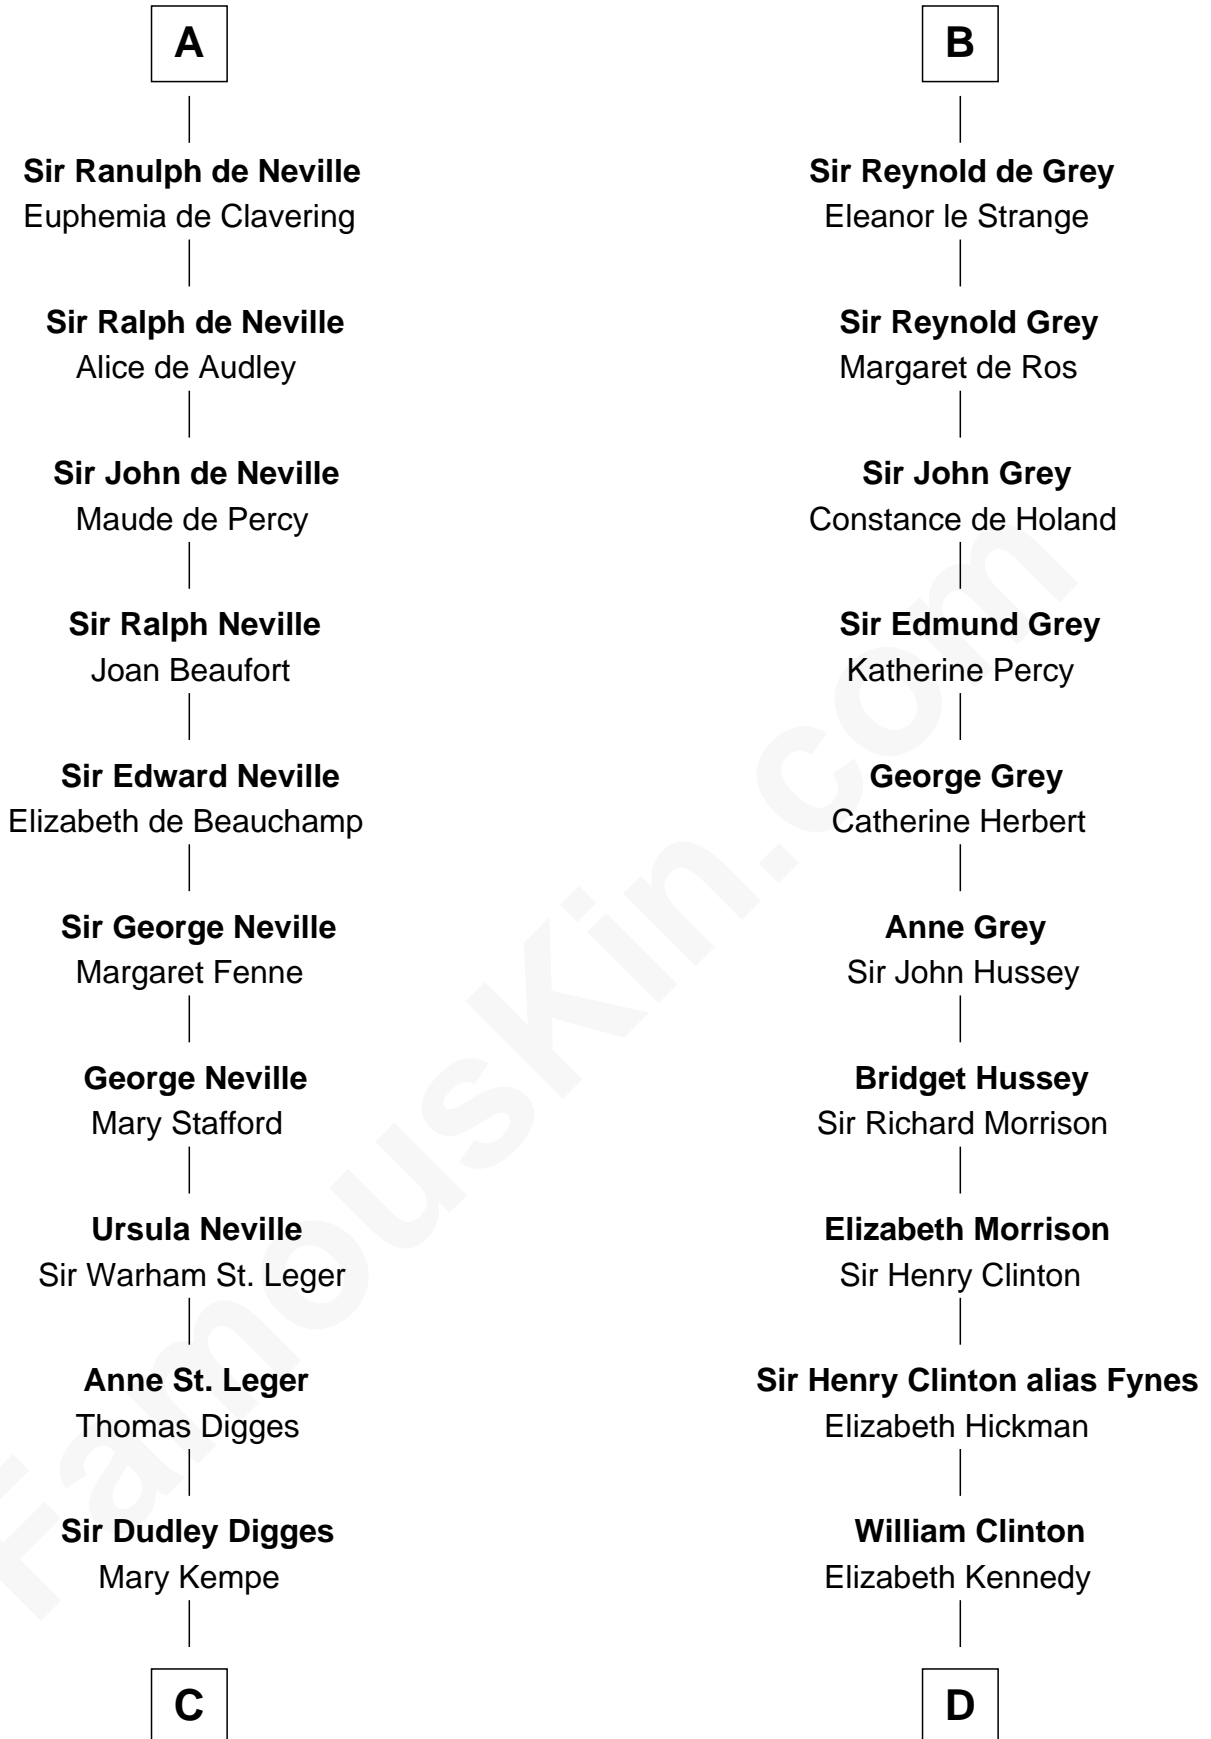

FamousKin.com

Relationship Chart of

John Carroll

Founder of Georgetown University

20th cousin 1 time removed of

DeWitt Clinton

6th Governor of New York

Hugh I of Vermandois

Adèle of Vermandois

Isabel de Vermandois
Sir Robert de Beaumont

Robert de Beaumont
Amicia de Gael

Margaret Beaumont
Sir Ralph de Tony

Ida de Tony
Sir Roger le Bigod

Mary le Bigod
Ranulph FitzRobert

Sir Ralph FitzRanulph
Anastasia de Percy

Mary FitzRanulph
Robert de Neville

A

Isabel de Vermandois
William de Warenne

Ada de Warenne
Henry of Huntingdon

David of Huntingdon
Maud of Chester

Ada of Huntingdon
Sir Henry de Hastings

Sir Henry de Hastings
Joan de Cantilupe

Sir John de Hastings
Isabel de Valence

Elizabeth de Hastings
Sir Roger de Grey

B

C

Edward Digges
Elizabeth Page

William Digges
Elizabeth Sewall

Anne Digges
Henry Darnall

Eleanor Darnall
Daniel Carroll