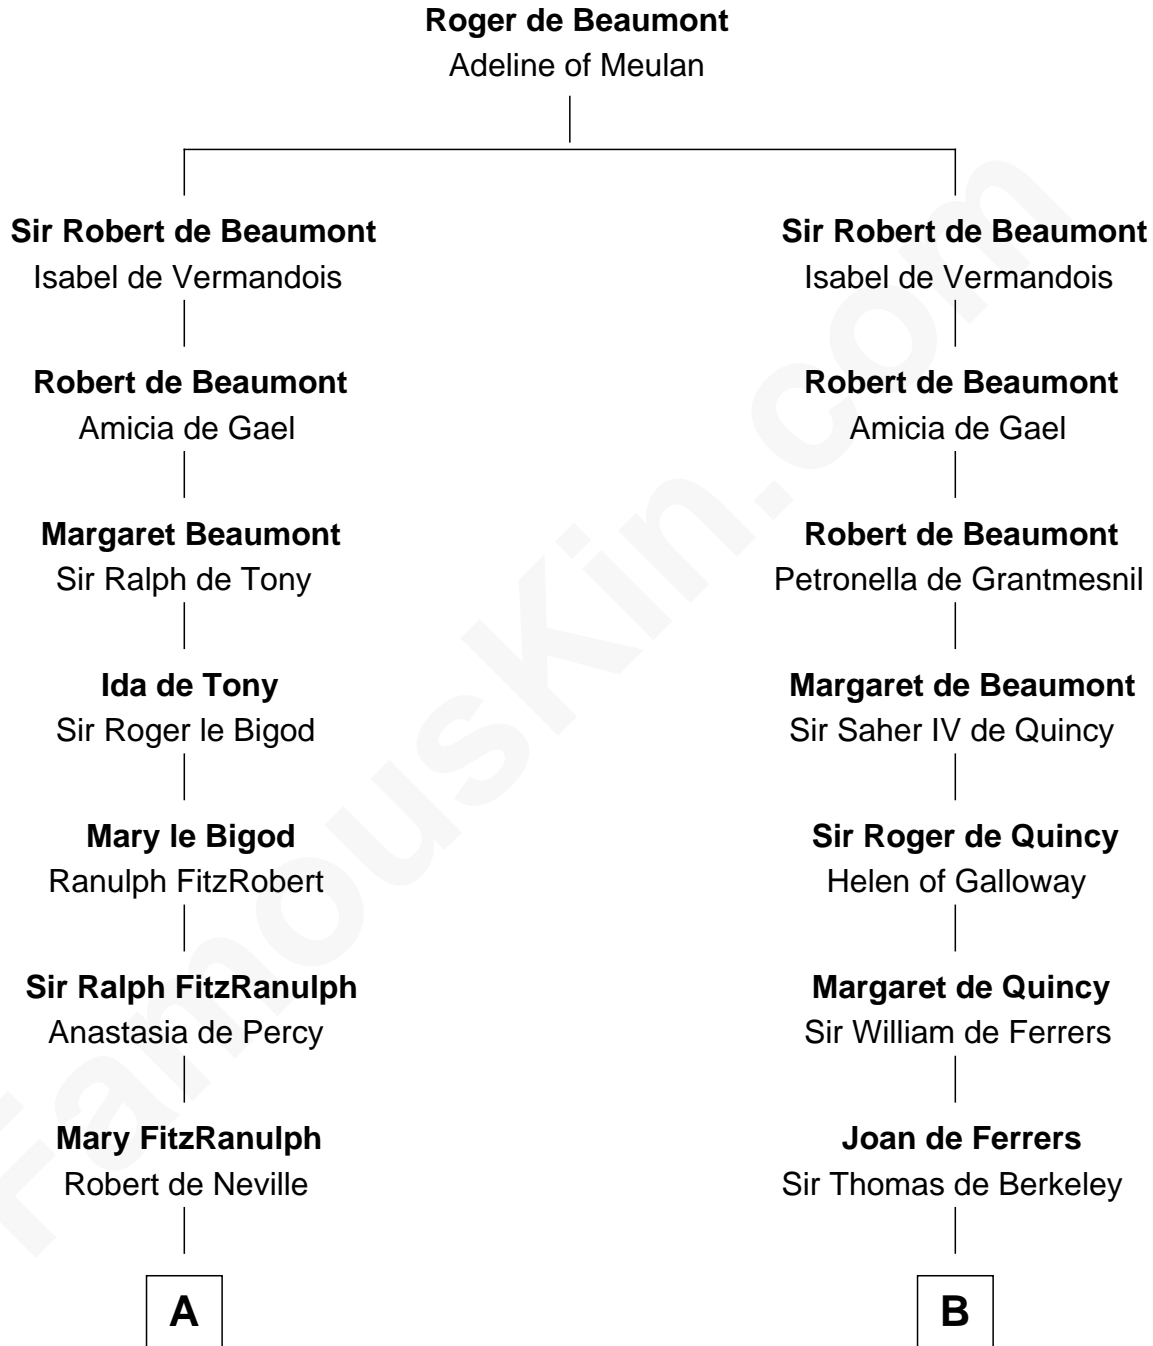

FamousKin.com Relationship Chart of

John Carroll

Founder of Georgetown University

21st cousin of

DeWitt Clinton

6th Governor of New York

C

Edward Digges

Elizabeth Page

William Digges

Elizabeth Sewall

Anne Digges

Henry Darnall

Eleanor Darnall

Daniel Carroll

John Carroll