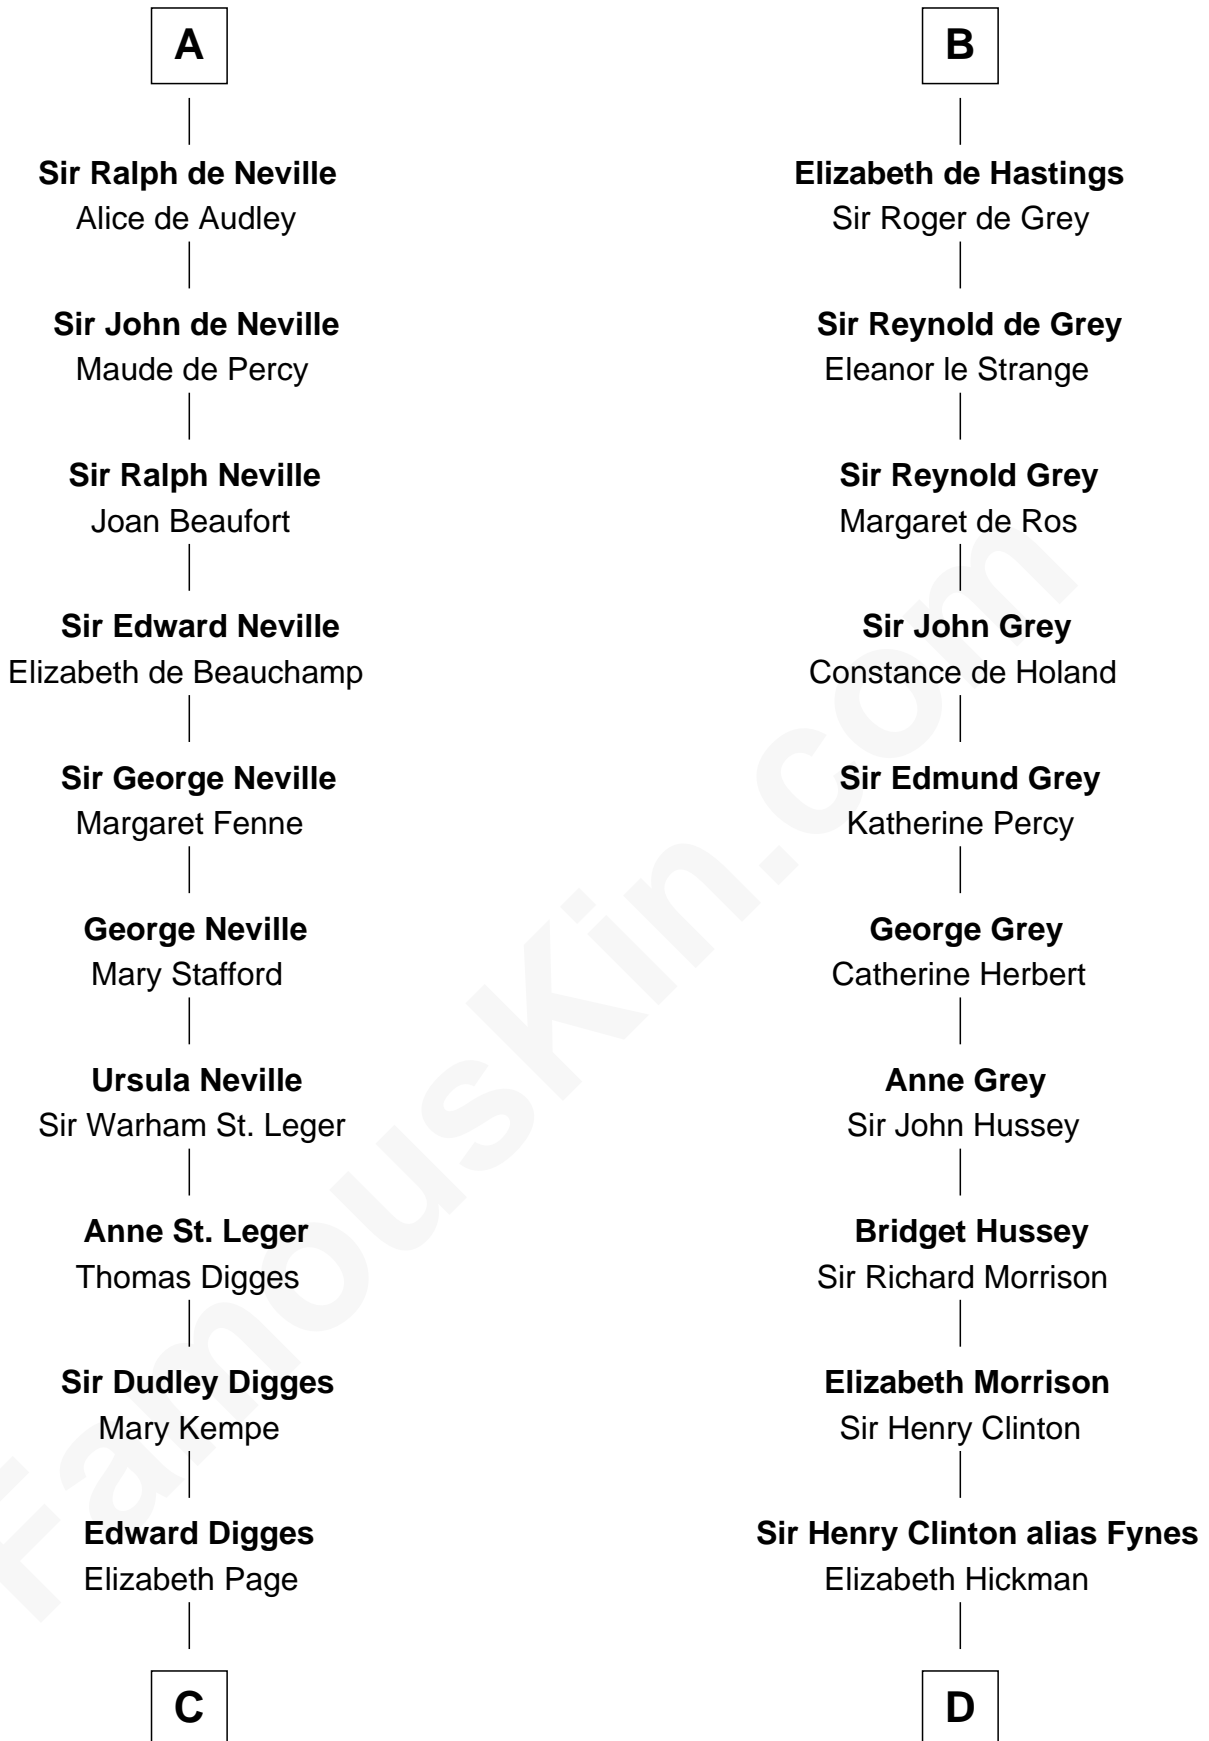

# FamousKin.com Relationship Chart of

**John Carroll**

*Founder of Georgetown University*

20th cousin 1 time removed of

**DeWitt Clinton**

*6th Governor of New York*

**C**

**William Digges**  
Elizabeth Sewall

**Anne Digges**  
Henry Darnall

**Eleanor Darnall**  
Daniel Carroll

**John Carroll**  
*Founder, Georgetown University*

**D**

**William Clinton**  
Elizabeth Kennedy

**James Clinton**  
Elizabeth Smith

**Charles Clinton**  
Elizabeth Denniston