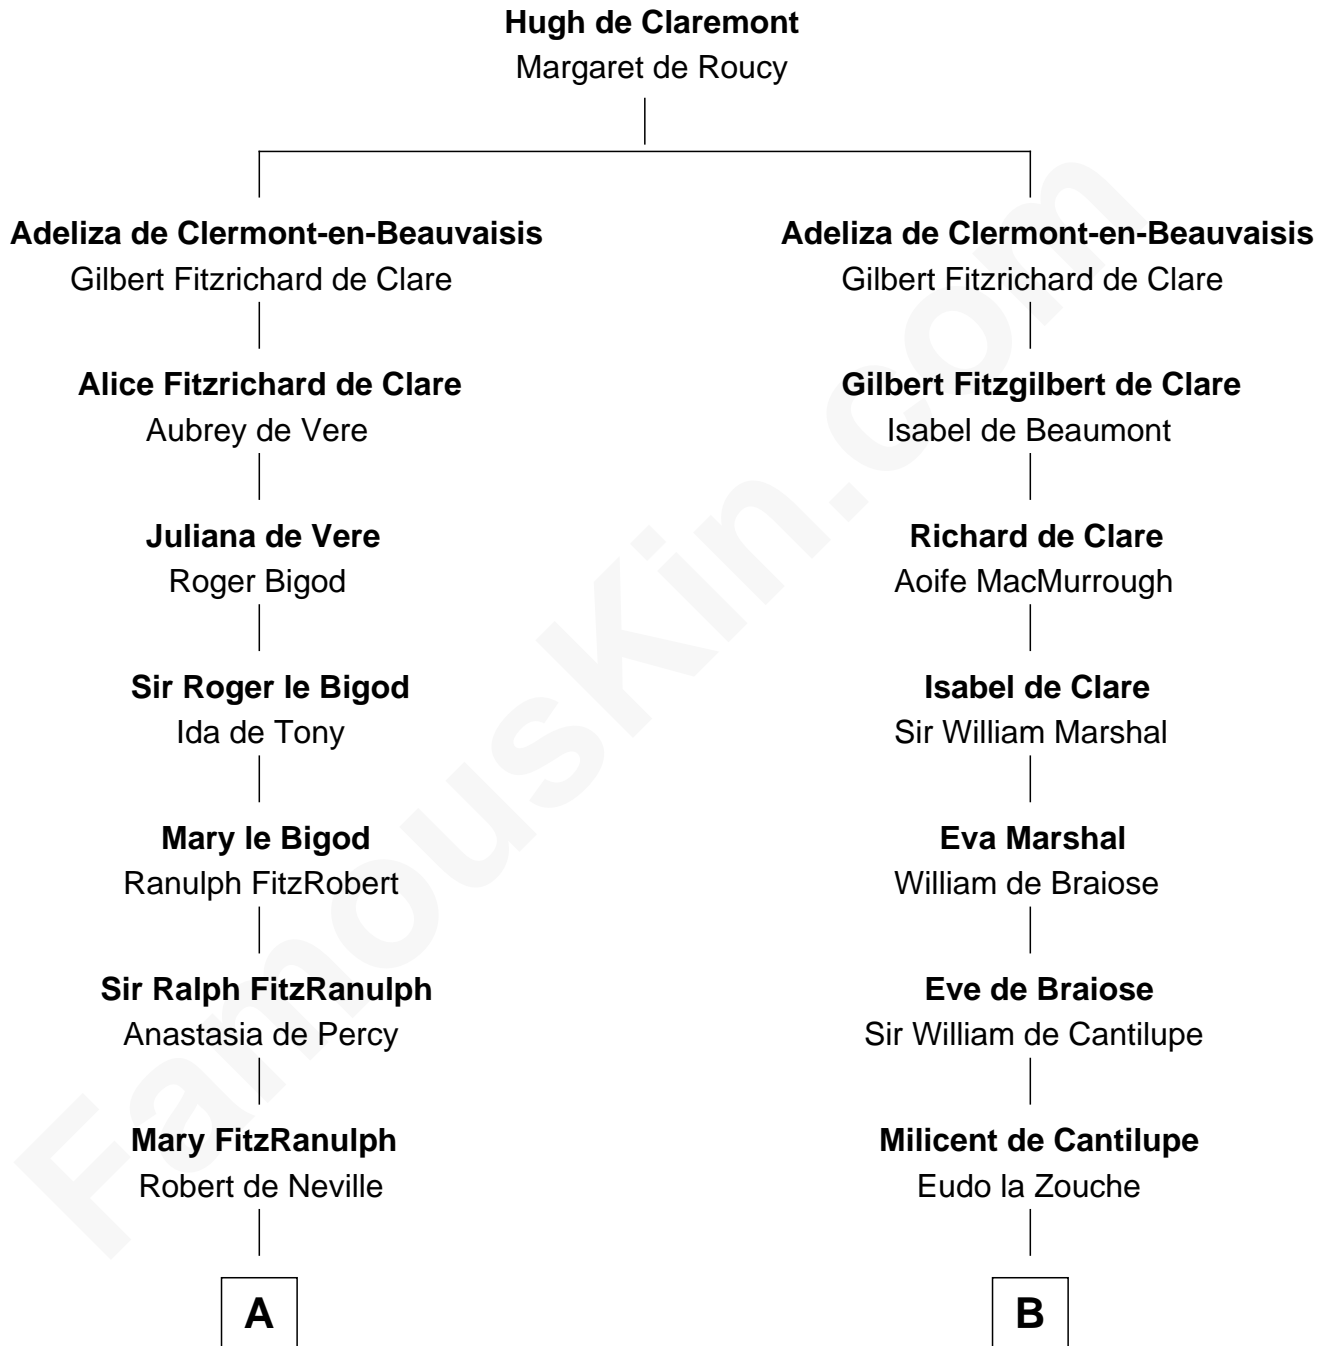

# FamousKin.com Relationship Chart of

**John Carroll**

*Founder of Georgetown University*

21st cousin of

**DeWitt Clinton**

*6th Governor of New York*

**C**

**Edward Digges**

Elizabeth Page

**William Digges**

Elizabeth Sewall

**Anne Digges**

Henry Darnall

**Eleanor Darnall**

Daniel Carroll

**John Carroll**

*Founder, Georgetown University*

**D**

**William Clinton**

Elizabeth Kennedy

**James Clinton**

Elizabeth Smith

**Charles Clinton**

Elizabeth Denniston

**Gen. James Clinton**

Mary DeWitt

**DeWitt Clinton**

*6th Governor of New York*