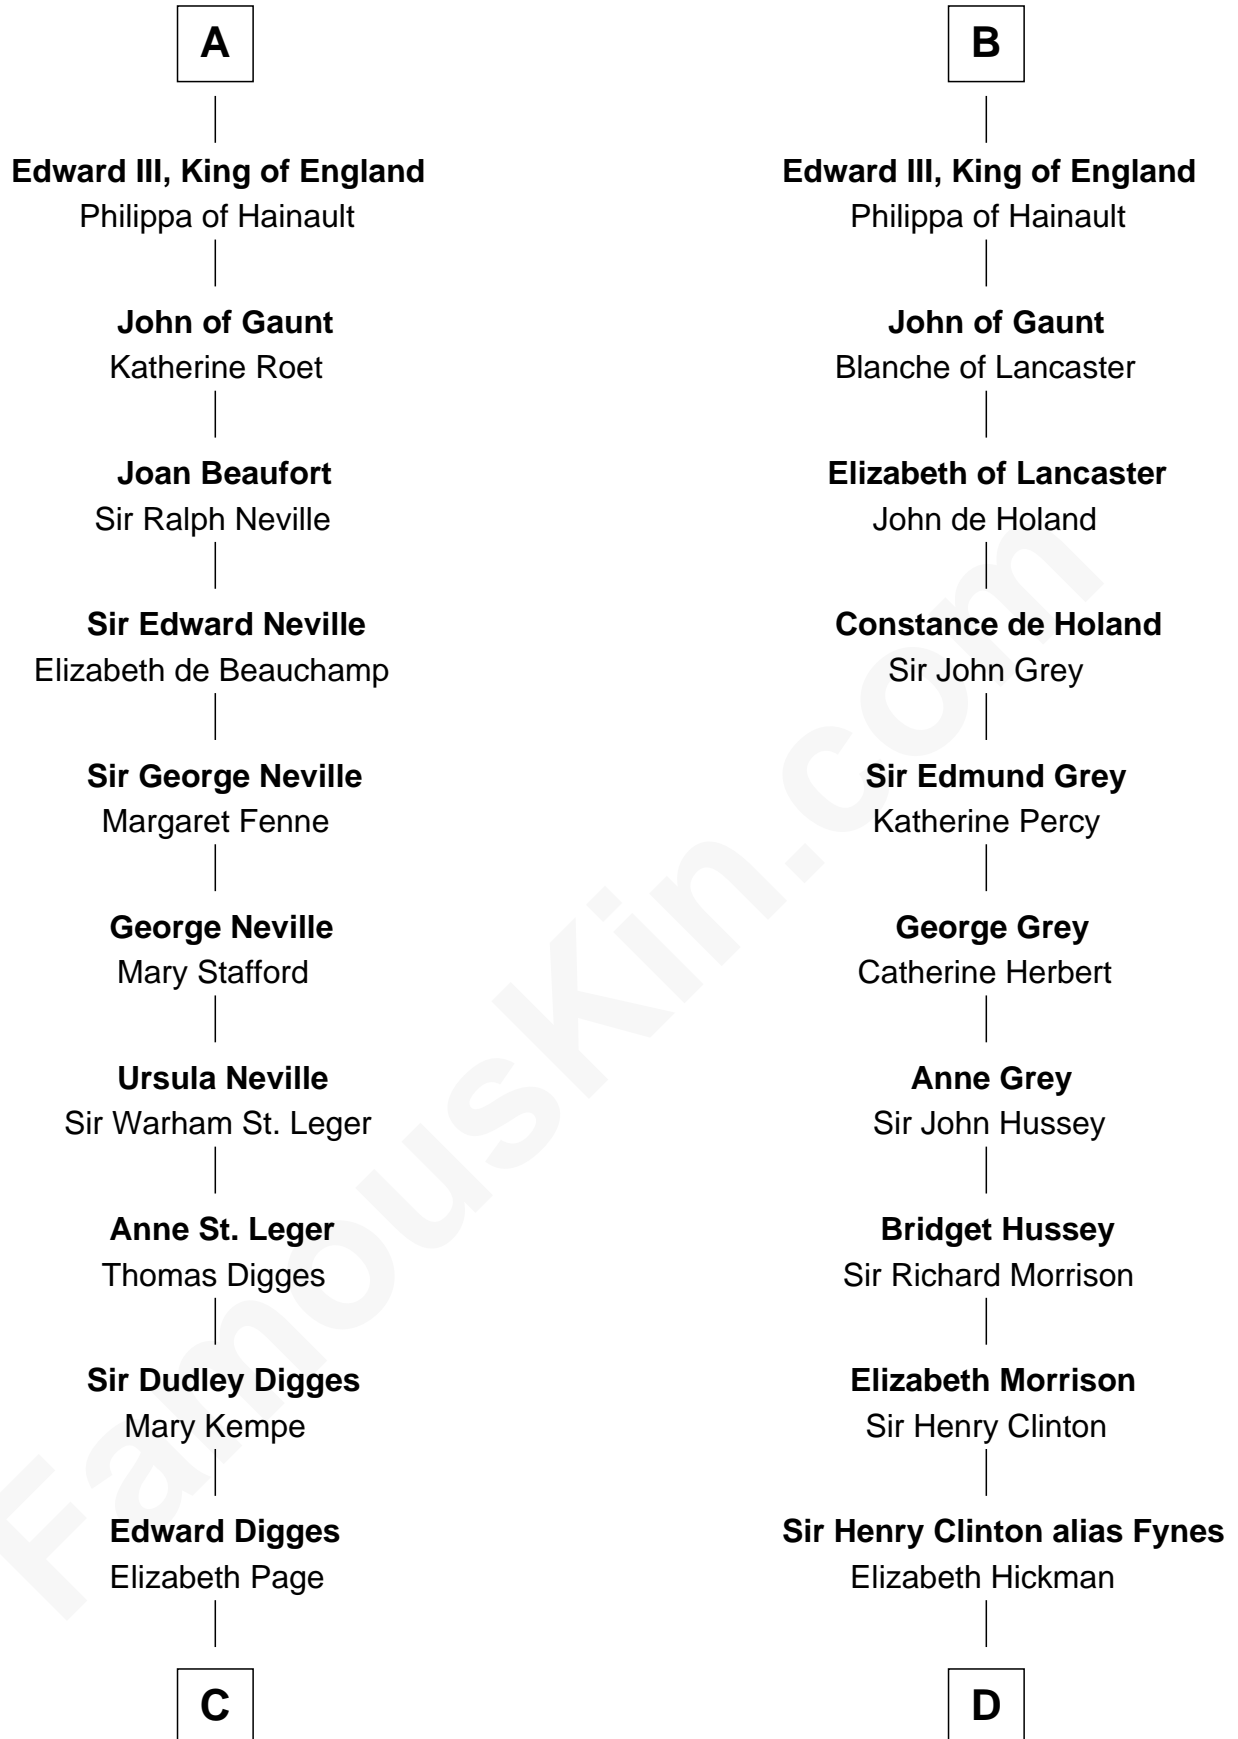

FamousKin.com

Relationship Chart of

John Carroll

Founder of Georgetown University

20th cousin 1 time removed of

DeWitt Clinton

6th Governor of New York

Hugh II of Burgundy
Mathilda of Mayenne

Matilda of Burgundy
William VII de Montpellier

William VIII de Montpellier
Eudoxia Comnenus

Maria of Montpellier
Pedro II, King of Aragon

James I, King of Aragon
Yolanda of Hungary

Isabella of Aragon
Philip III, King of France

King Philip IV of France
Joan of Navarre

Isabella of France
Edward II, King of England

A

Matilda of Burgundy
William VII de Montpellier

William VIII de Montpellier
Eudoxia Comnenus

Maria of Montpellier
Pedro II, King of Aragon

James I, King of Aragon
Yolanda of Hungary

Isabella of Aragon
Philip III, King of France

King Philip IV of France
Joan of Navarre

Isabella of France
Edward II, King of England

B

C

William Digges
Elizabeth Sewall