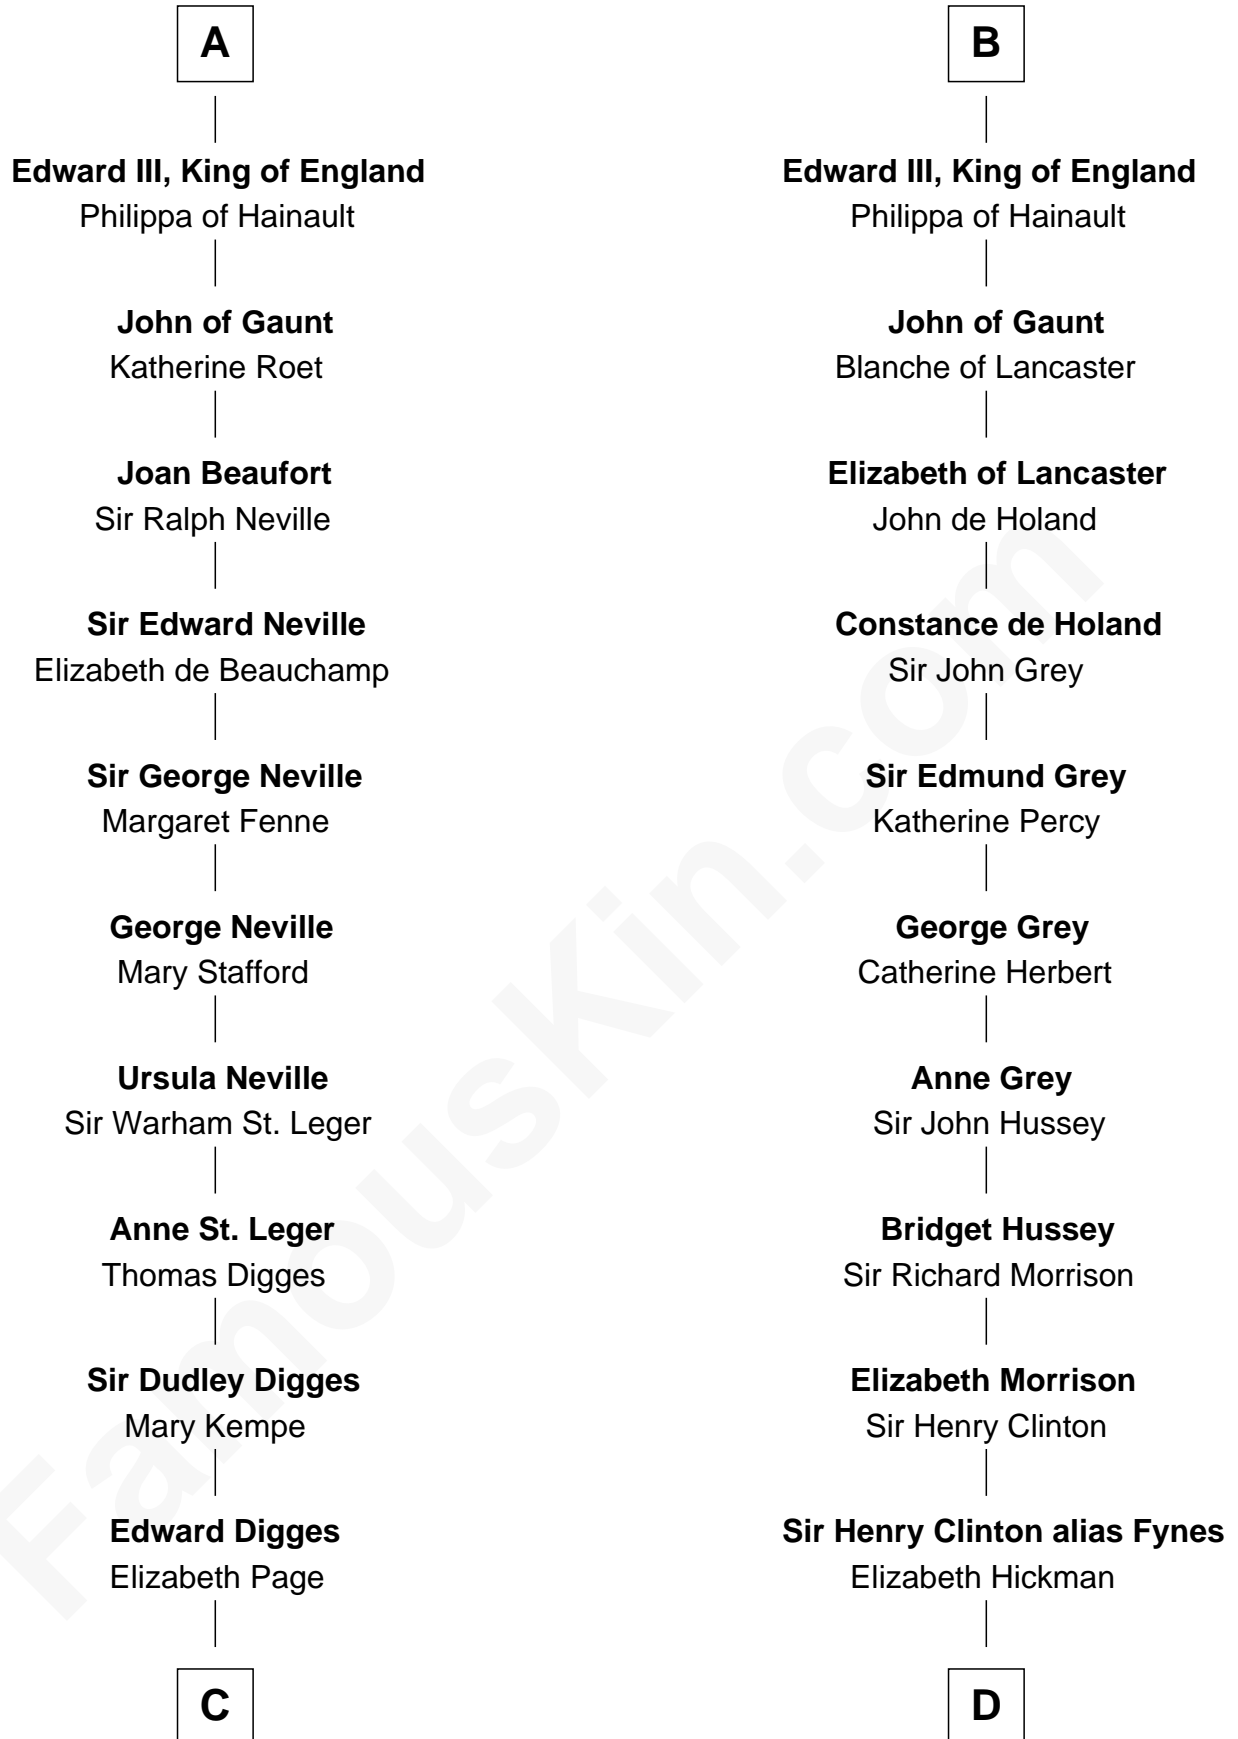

FamousKin.com Relationship Chart of

John Carroll

Founder of Georgetown University

20th cousin 1 time removed of

DeWitt Clinton

6th Governor of New York

Andronicus Comnenus

Irene - - - - -

Philip III, King of France

King Philip IV of France

Joan of Navarre

Isabella of France

Edward II, King of England

B

C

William Digges
Elizabeth Sewall

Anne Digges
Henry Darnall

Eleanor Darnall
Daniel Carroll

John Carroll
Founder, Georgetown University

D

William Clinton
Elizabeth Kennedy

James Clinton
Elizabeth Smith

Charles Clinton
Elizabeth Denniston

Gen. James Clinton
Mary DeWitt