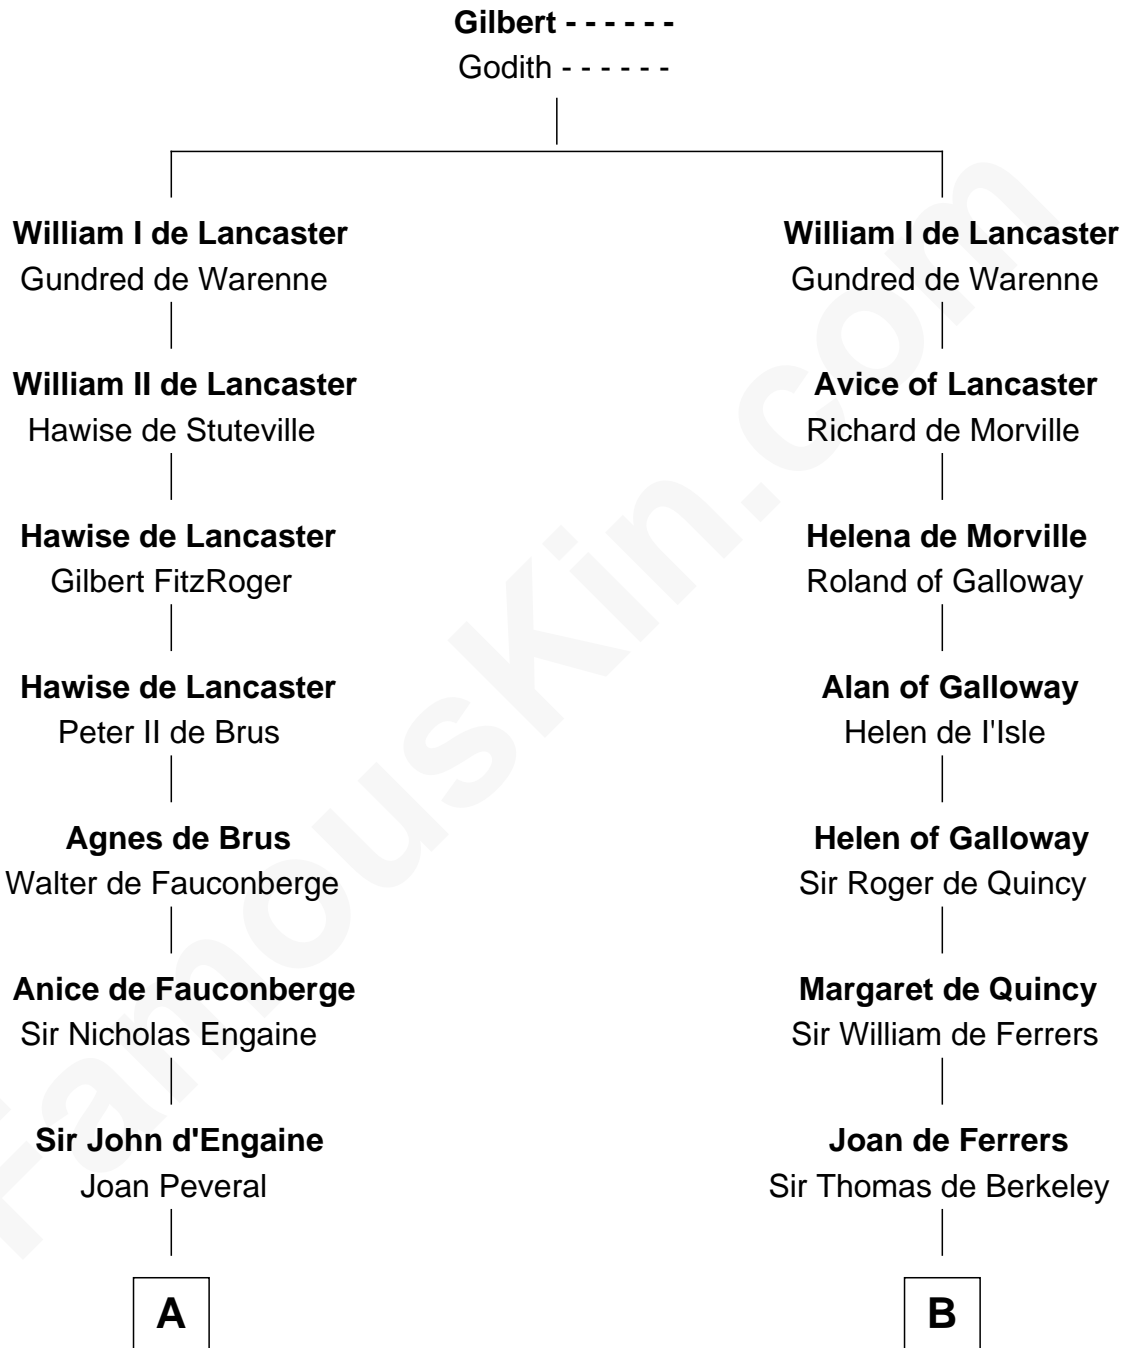

FamousKin.com

Relationship Chart of

John Carroll

Founder of Georgetown University

20th cousin 1 time removed of

DeWitt Clinton

6th Governor of New York

C

Elizabeth Sewall

William Digges

Anne Digges

Henry Darnall

Eleanor Darnall

Daniel Carroll

John Carroll

Founder, Georgetown University

Mary DeWitt

DeWitt Clinton

6th Governor of New York