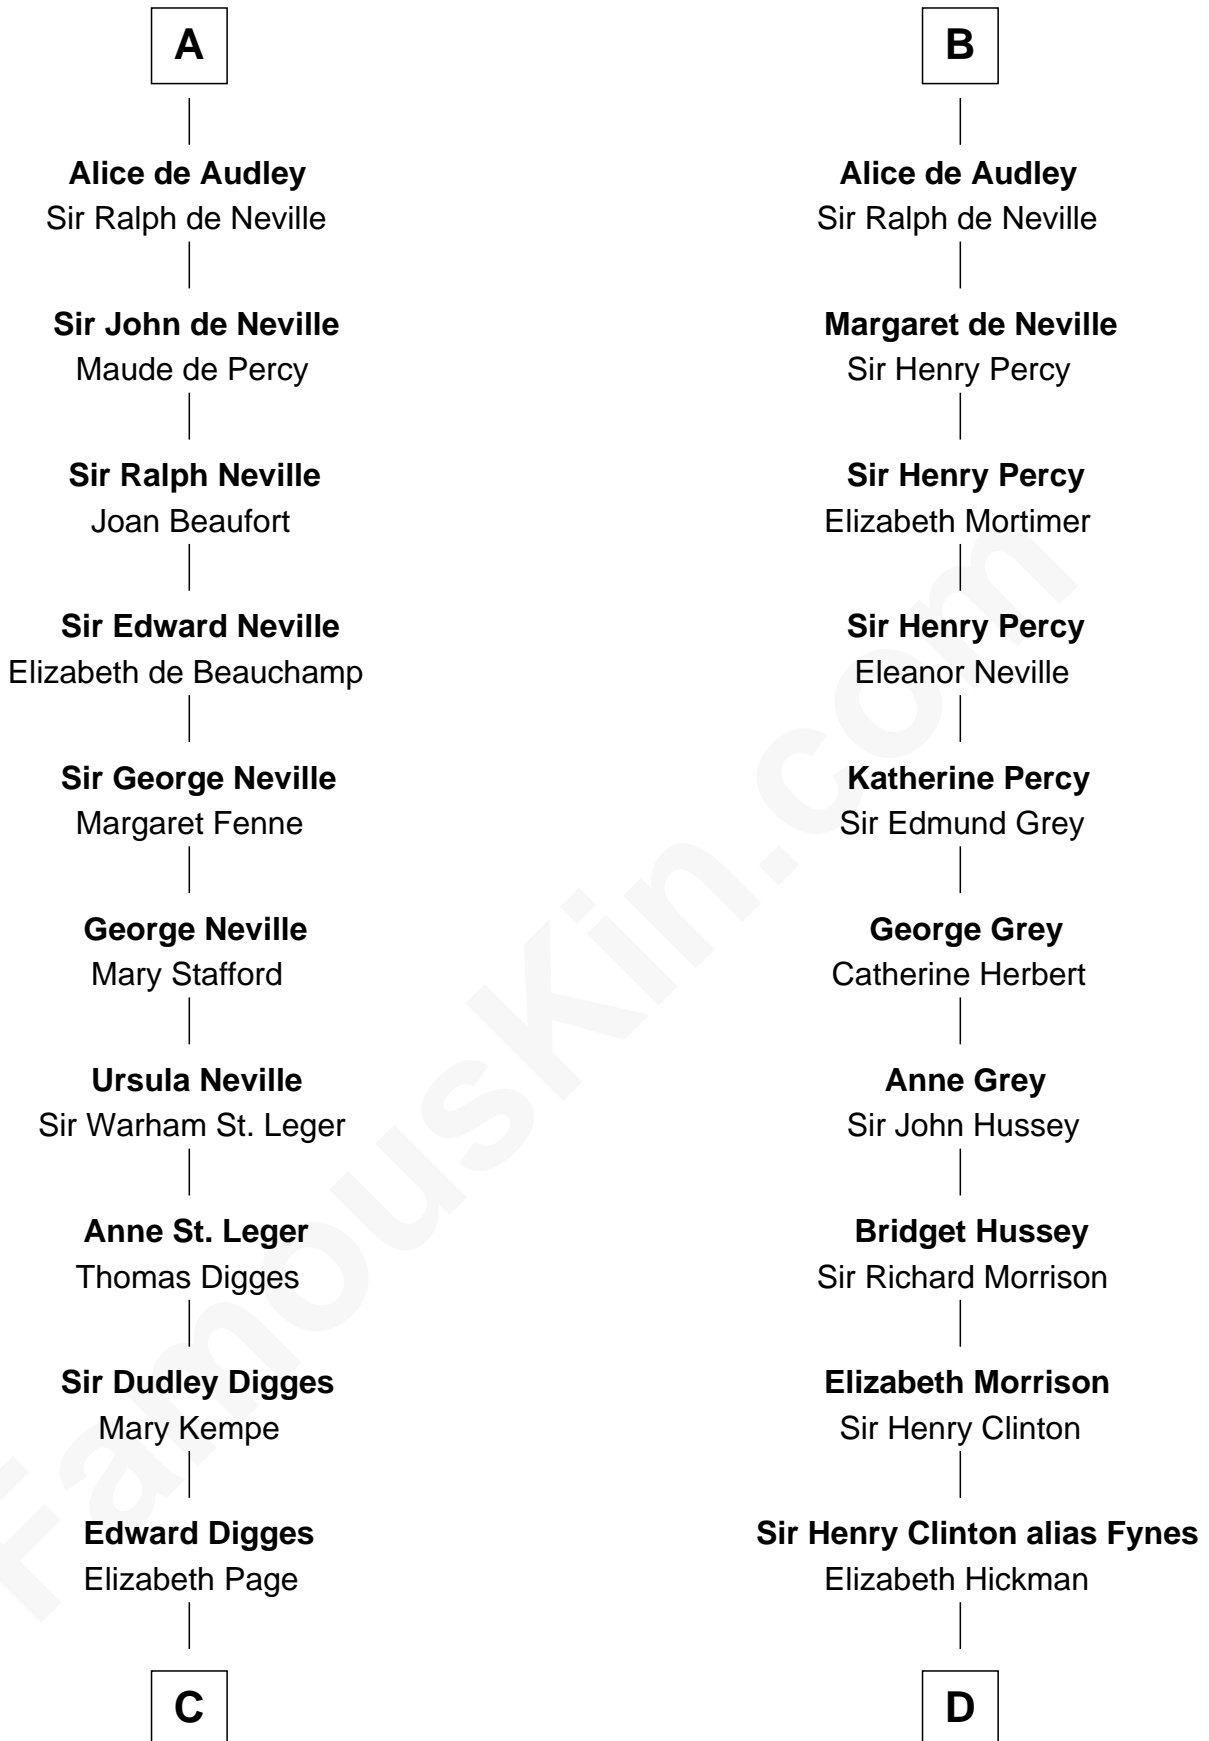

FamousKin.com

Relationship Chart of

John Carroll

Founder of Georgetown University

20th cousin 1 time removed of

DeWitt Clinton

6th Governor of New York

Godfrey, Count of Namur

Sybil of Chateau-Porcien

C

William Digges
Elizabeth Sewall

Anne Digges
Henry Darnall

Eleanor Darnall
Daniel Carroll

John Carroll
Founder, Georgetown University

D

William Clinton
Elizabeth Kennedy