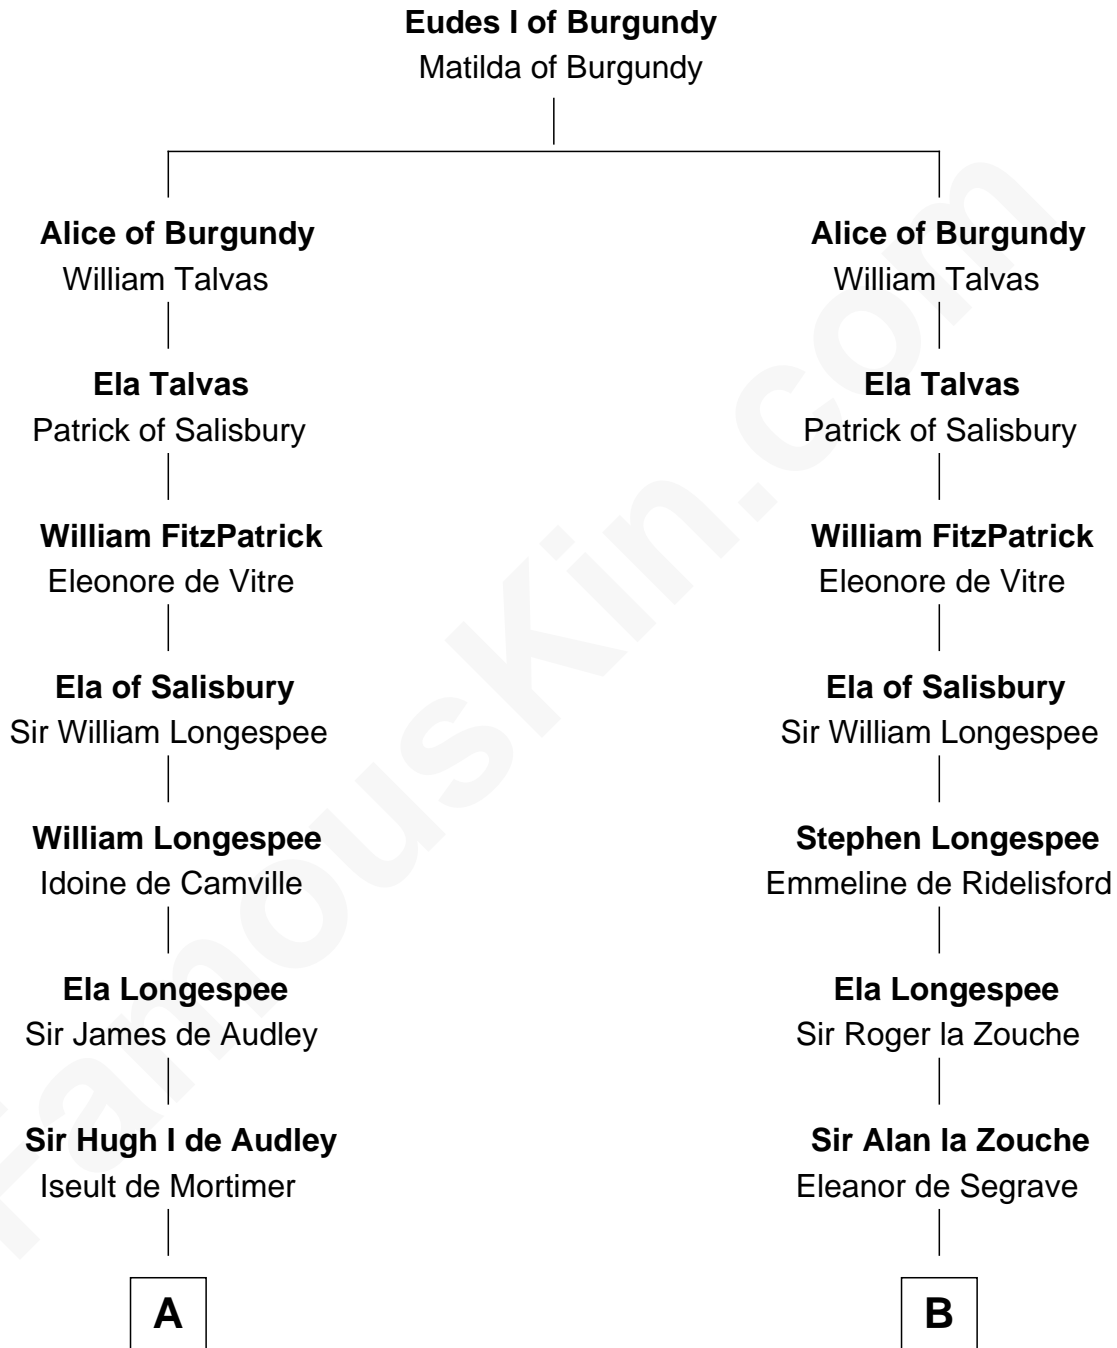

# FamousKin.com

## Relationship Chart of

### John Carroll

Founder of Georgetown University

20th cousin 1 time removed of

### DeWitt Clinton

6th Governor of New York

**C**

**William Digges**  
Elizabeth Sewall

**Anne Digges**  
Henry Darnall

**Eleanor Darnall**  
Daniel Carroll

**John Carroll**  
*Founder, Georgetown University*