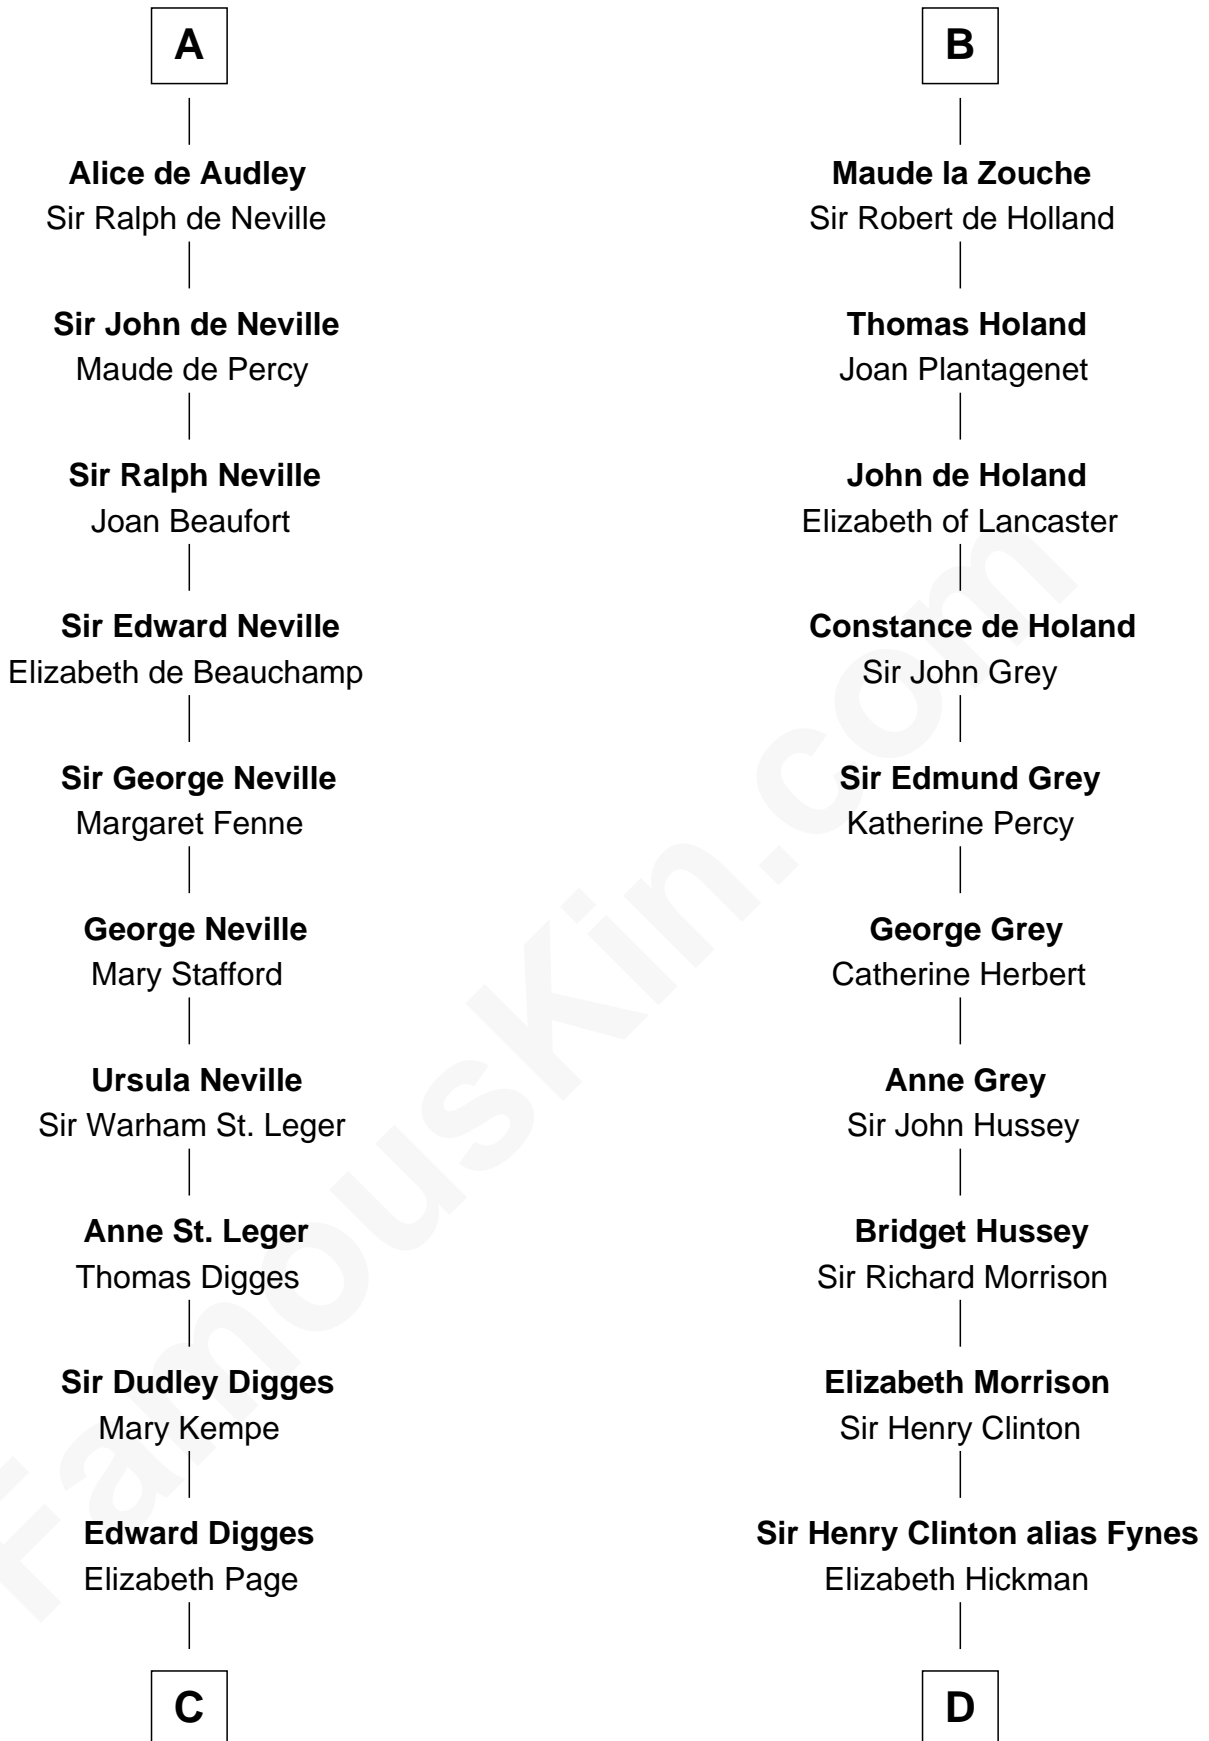

## Relationship Chart of

### John Carroll

Founder of Georgetown University

20th cousin 1 time removed of

### DeWitt Clinton

6th Governor of New York

**C**

**William Digges**  
Elizabeth Sewall

**Anne Digges**  
Henry Darnall

**Eleanor Darnall**  
Daniel Carroll

**John Carroll**  
*Founder, Georgetown University*