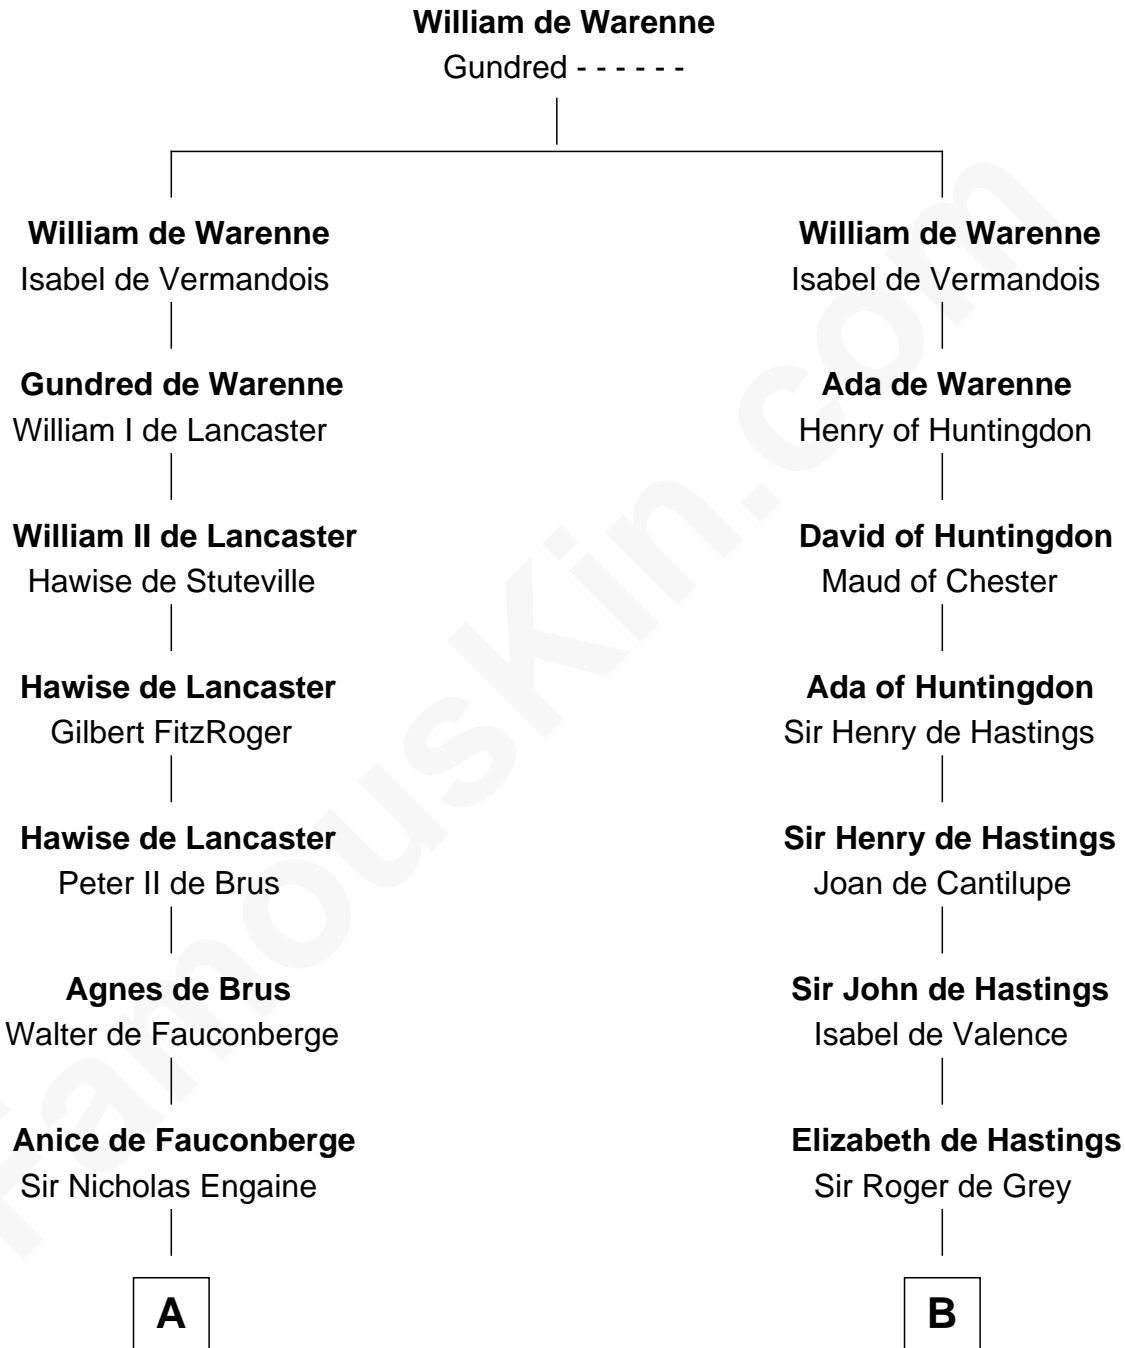

FamousKin.com

Relationship Chart of

John Carroll

Founder of Georgetown University

20th cousin 1 time removed of

DeWitt Clinton

6th Governor of New York

C

Jane Lowe
Col. Henry Sewall

Elizabeth Sewall
William Digges

Anne Digges
Henry Darnall

Eleanor Darnall
Daniel Carroll

John Carroll
Founder, Georgetown University

D

James Clinton
Elizabeth Smith

Charles Clinton
Elizabeth Denniston

Gen. James Clinton
Mary DeWitt

DeWitt Clinton
6th Governor of New York