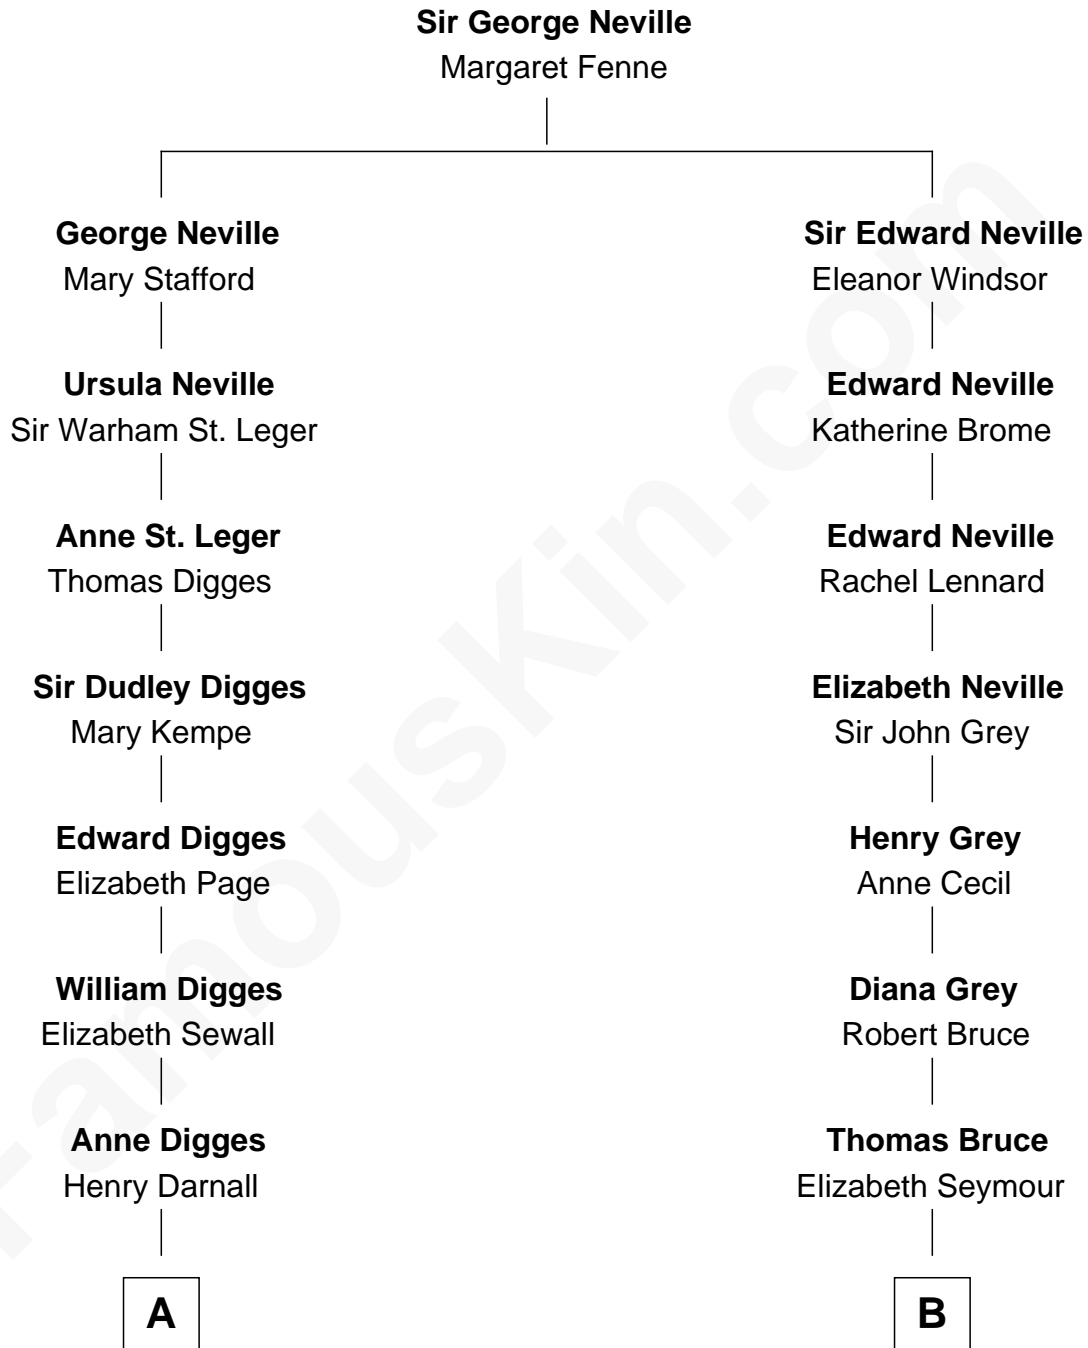

FamousKin.com

Relationship Chart of

John Carroll

Founder of Georgetown University

8th cousin 2 times removed of

Lt. Gen. James Brudenell

Leader of the "Charge of the Light Brigade"

A

Eleanor Darnall

Daniel Carroll

John Carroll

Founder, Georgetown University

B

Elizabeth Bruce

George Brudenell

Robert Brudenell