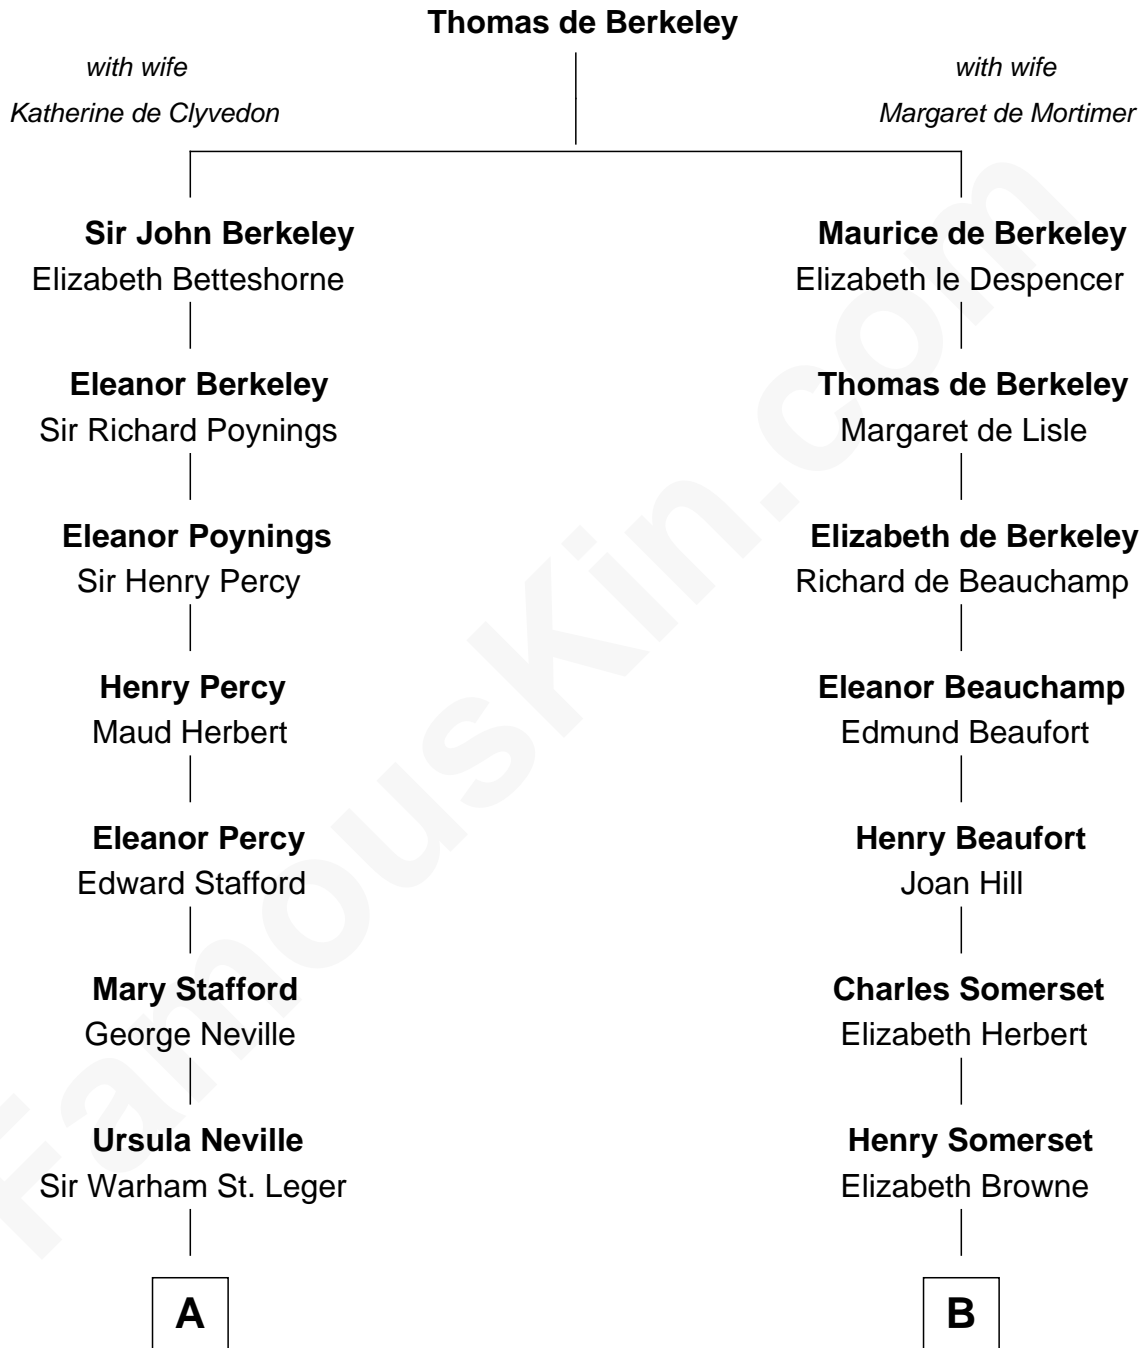

FamousKin.com

Relationship Chart of

John Carroll

Founder of Georgetown University

13th cousin 3 times removed of

Lt. Gen. James Brudenell

Leader of the "Charge of the Light Brigade"

A

Anne St. Leger
Thomas Digges

Sir Dudley Digges
Mary Kempe

Edward Digges
Elizabeth Page

William Digges
Elizabeth Sewall

Anne Digges
Henry Darnall

Eleanor Darnall
Daniel Carroll

John Carroll
Founder, Georgetown University

B

Lucy Somerset
John Neville

Dorothy Neville
Sir Thomas Cecil

Sir William Cecil
Elizabeth Drury

Anne Cecil
Henry Grey

Diana Grey
Robert Bruce

Thomas Bruce
Elizabeth Seymour

Elizabeth Bruce
George Brudenell