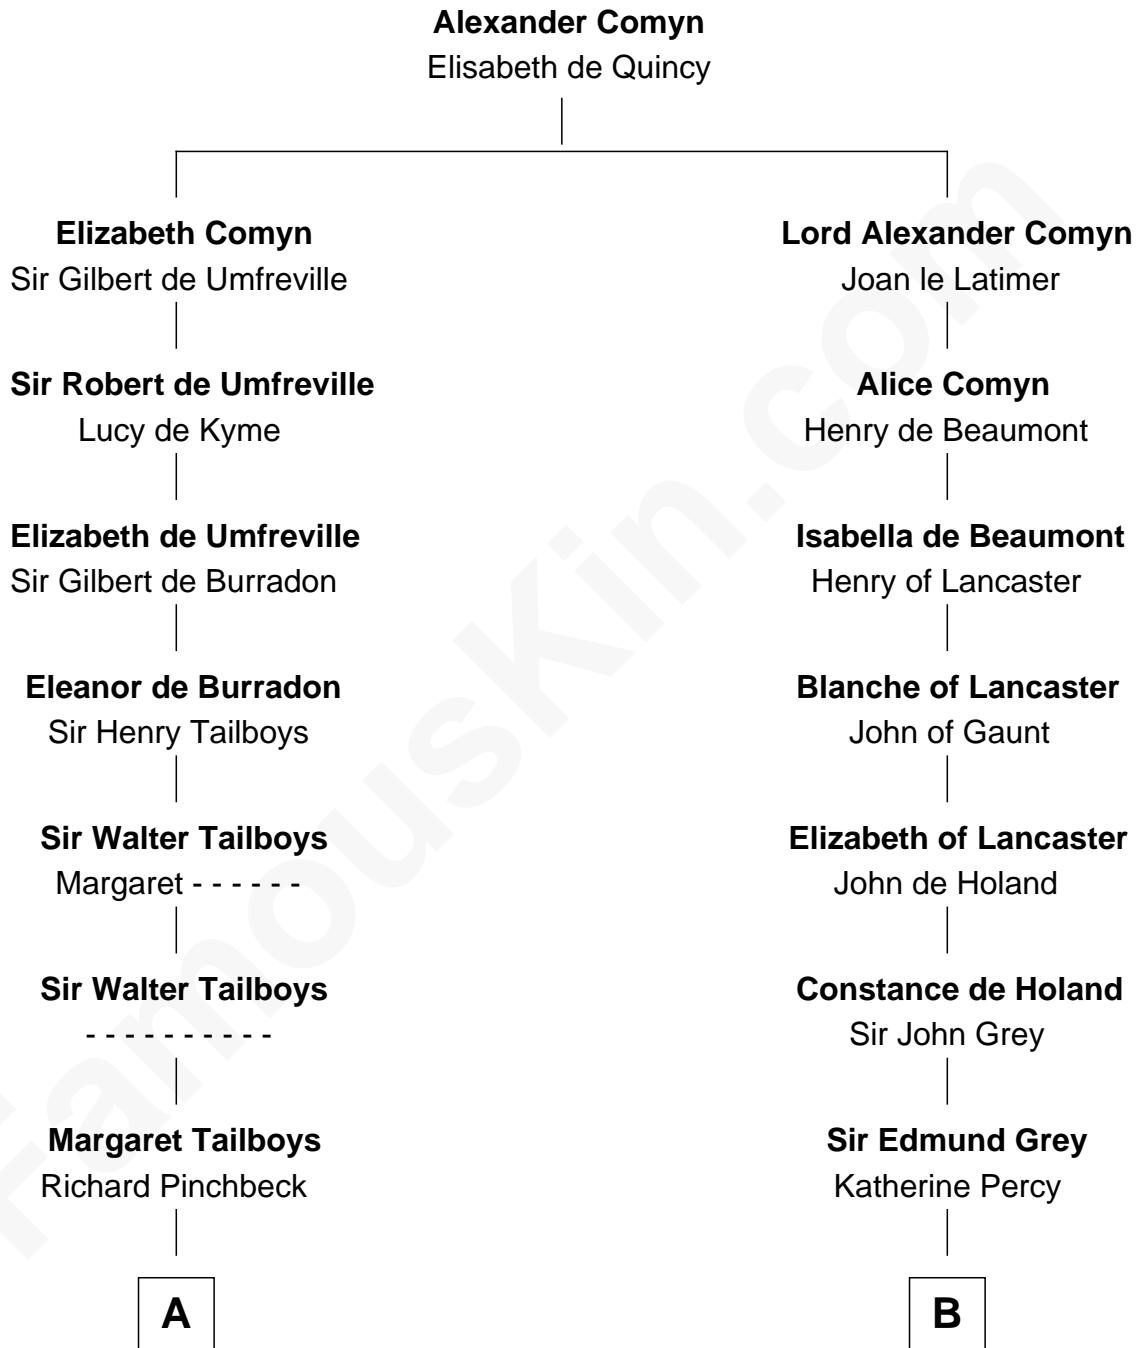

FamousKin.com

Relationship Chart of

John Carroll

Founder of Georgetown University

17th cousin 1 time removed of

Lt. Gen. James Brudenell

Leader of the "Charge of the Light Brigade"

C

Robert Brudenell

Penelope Anne Cooke

Lt. Gen. James Brudenell

Charge of the Light Brigade Leader

FamousKin.com