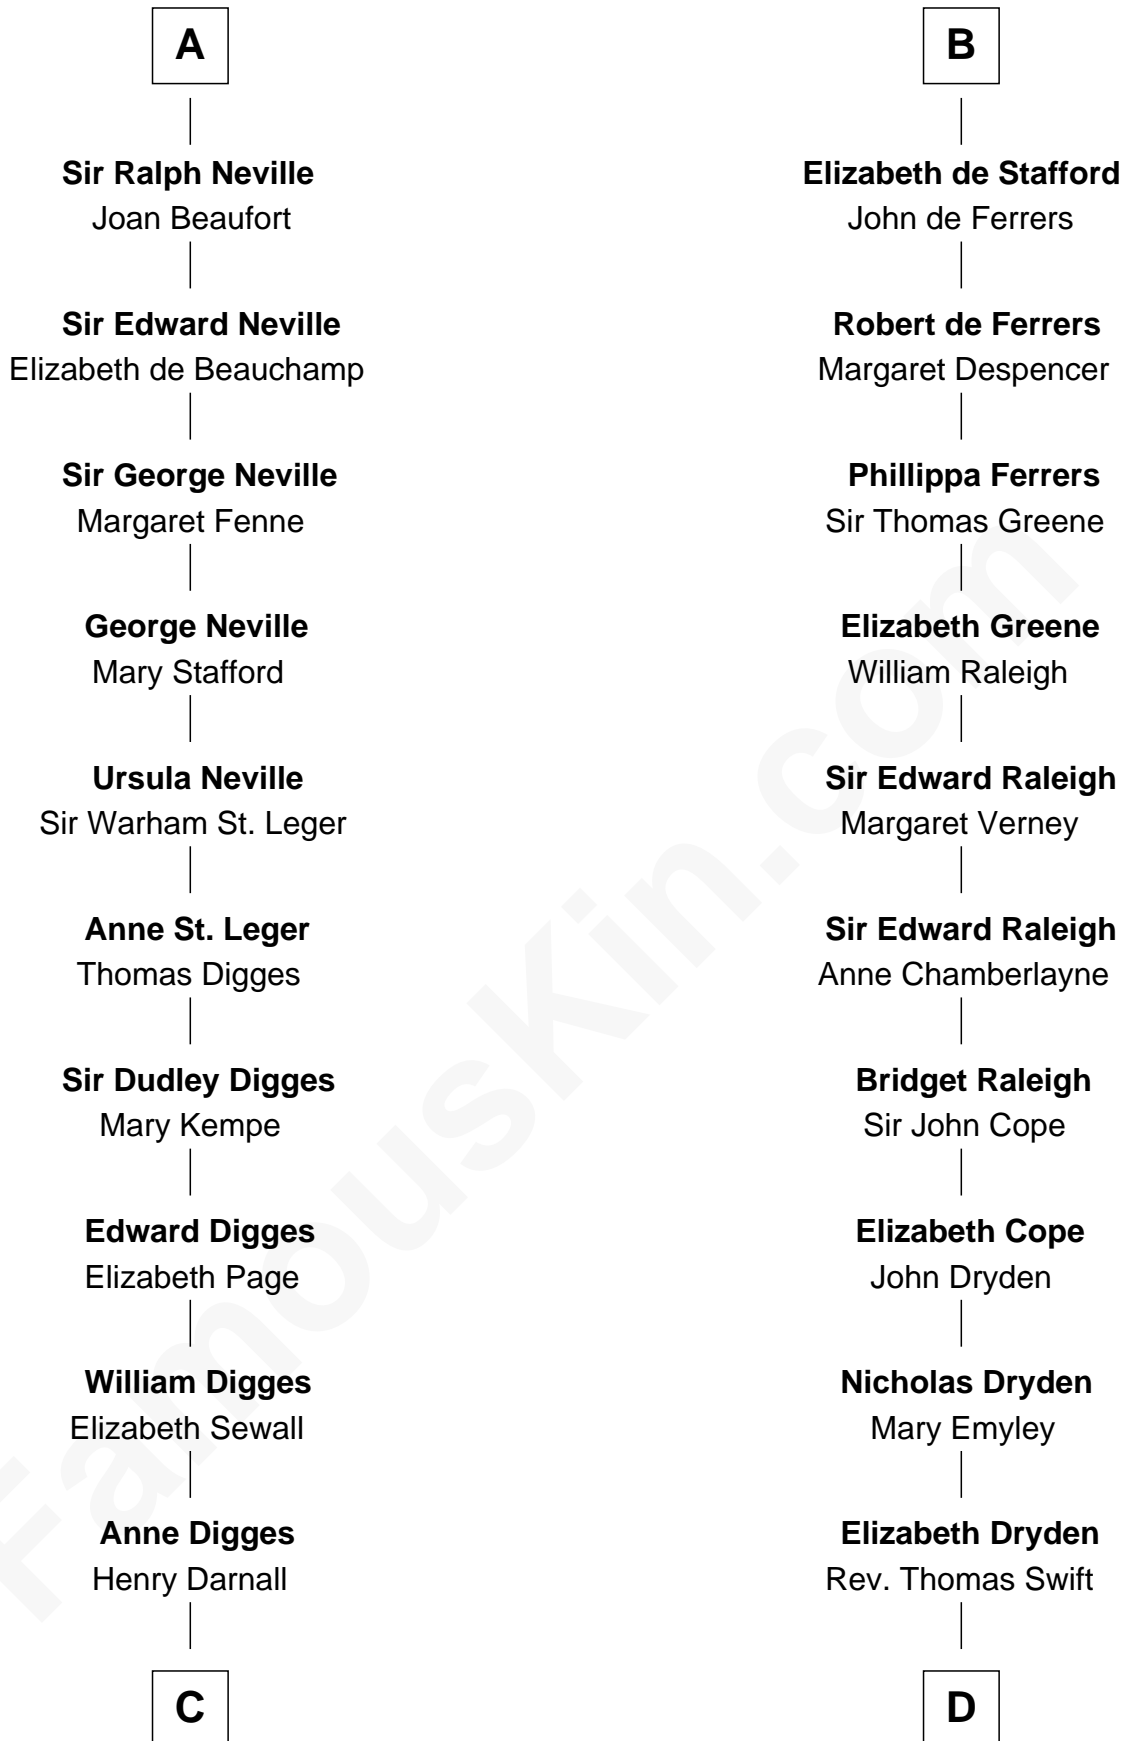

FamousKin.com Relationship Chart of

John Carroll

Founder of Georgetown University

18th cousin of

Jonathan Swift

Author of Gulliver's Travels

C

Eleanor Darnall

Daniel Carroll

John Carroll

Founder, Georgetown University

D

Jonathan Swift

Abigail Erick

Jonathan Swift

Author of Gulliver's Travels