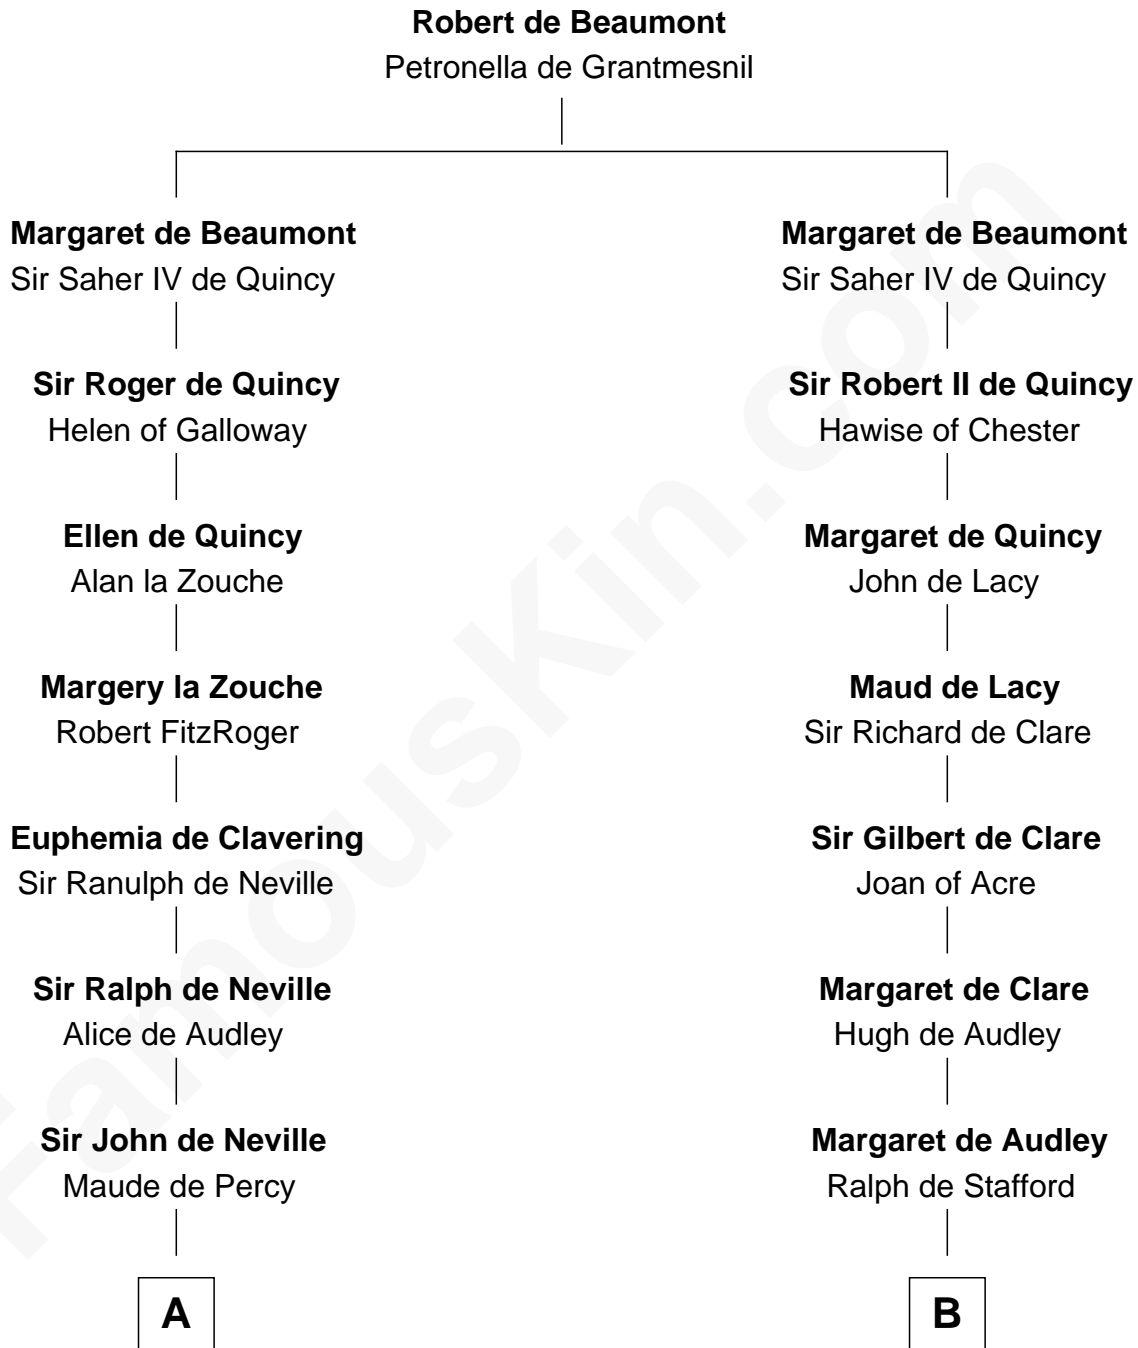

FamousKin.com Relationship Chart of

John Carroll

Founder of Georgetown University

18th cousin of

Jonathan Swift

Author of Gulliver's Travels

C

Eleanor Darnall

Daniel Carroll

John Carroll

Founder, Georgetown University

D

Jonathan Swift

Abigail Erick

Jonathan Swift

Author of Gulliver's Travels