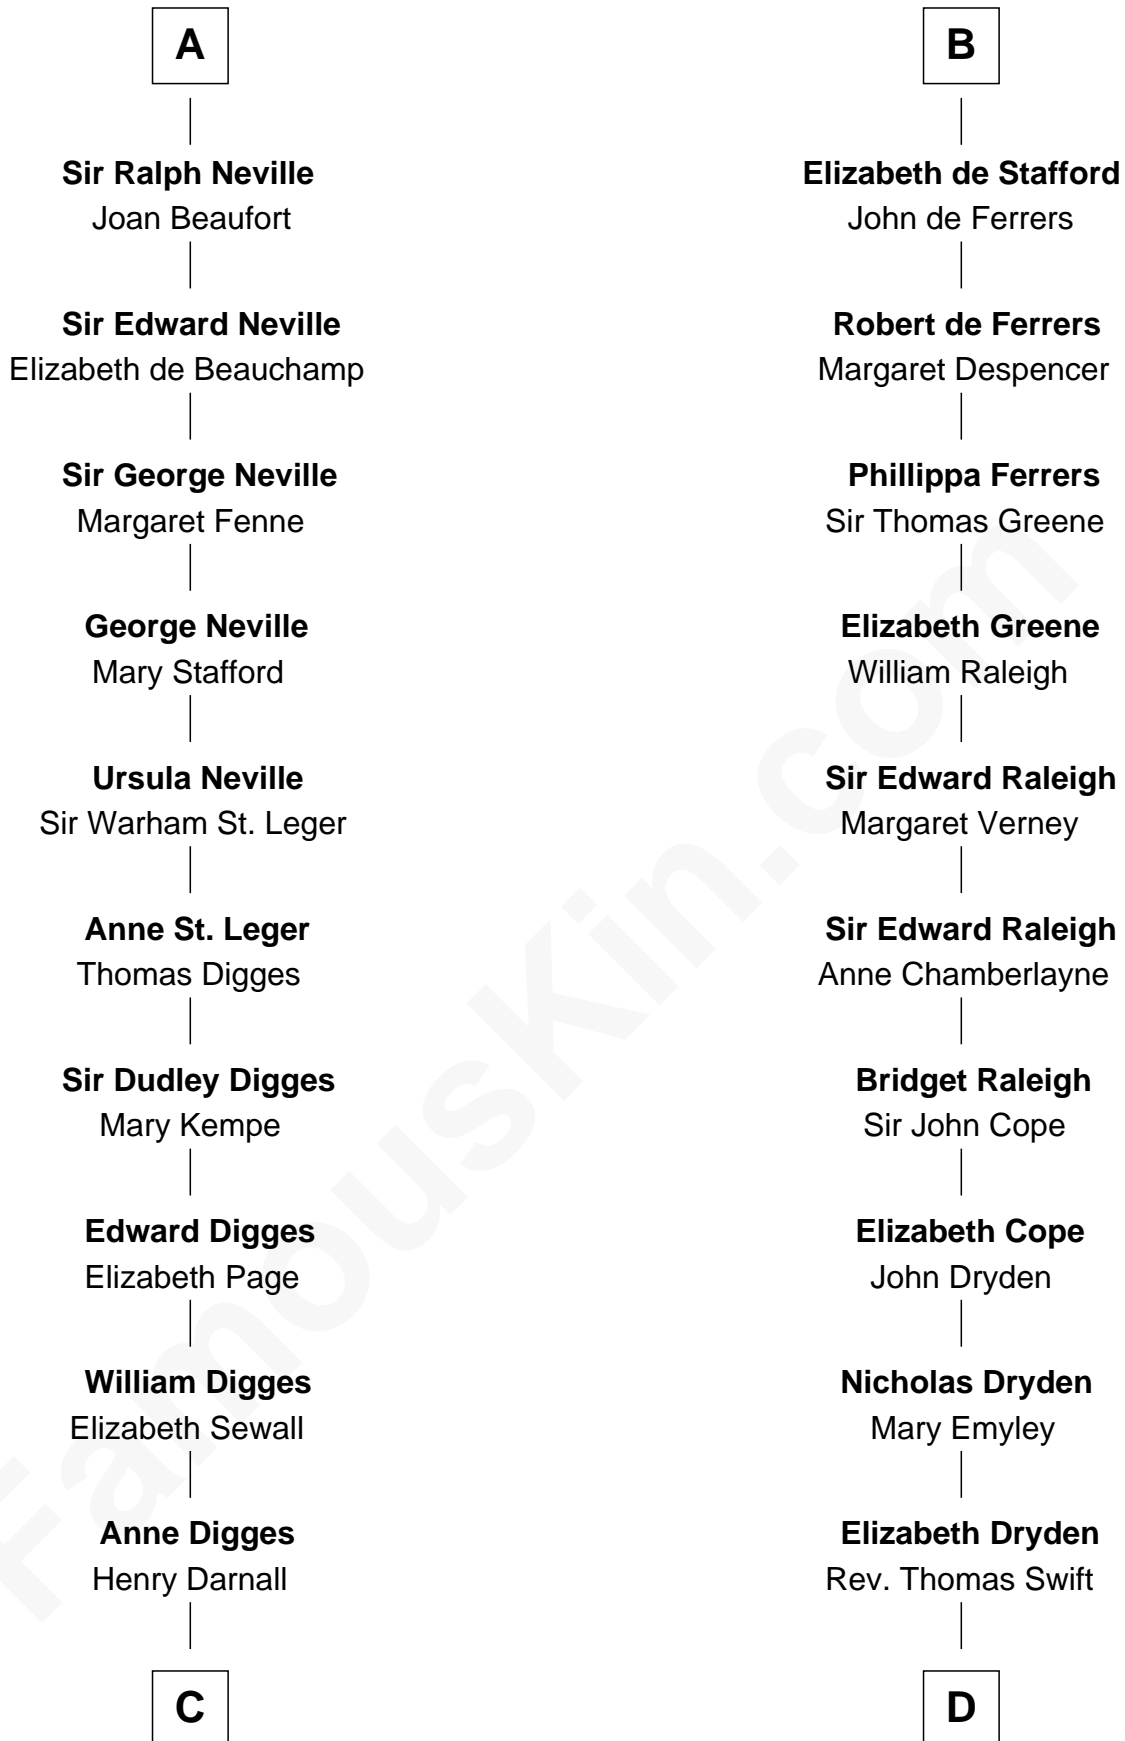

FamousKin.com Relationship Chart of

John Carroll

Founder of Georgetown University

18th cousin of

Jonathan Swift

Author of Gulliver's Travels

Robert de Quincy
Orabel FitzNess

Sir Saher IV de Quincy
Margaret de Beaumont

A

Sir Saher IV de Quincy
Margaret de Beaumont

Sir Robert II de Quincy
Hawise of Chester

Margaret de Quincy
John de Lacy

Maud de Lacy
Sir Richard de Clare

Sir Gilbert de Clare
Joan of Acre

Margaret de Clare
Hugh de Audley

Margaret de Audley
Ralph de Stafford

B

C

Eleanor Darnall

Daniel Carroll

John Carroll

Founder, Georgetown University

D