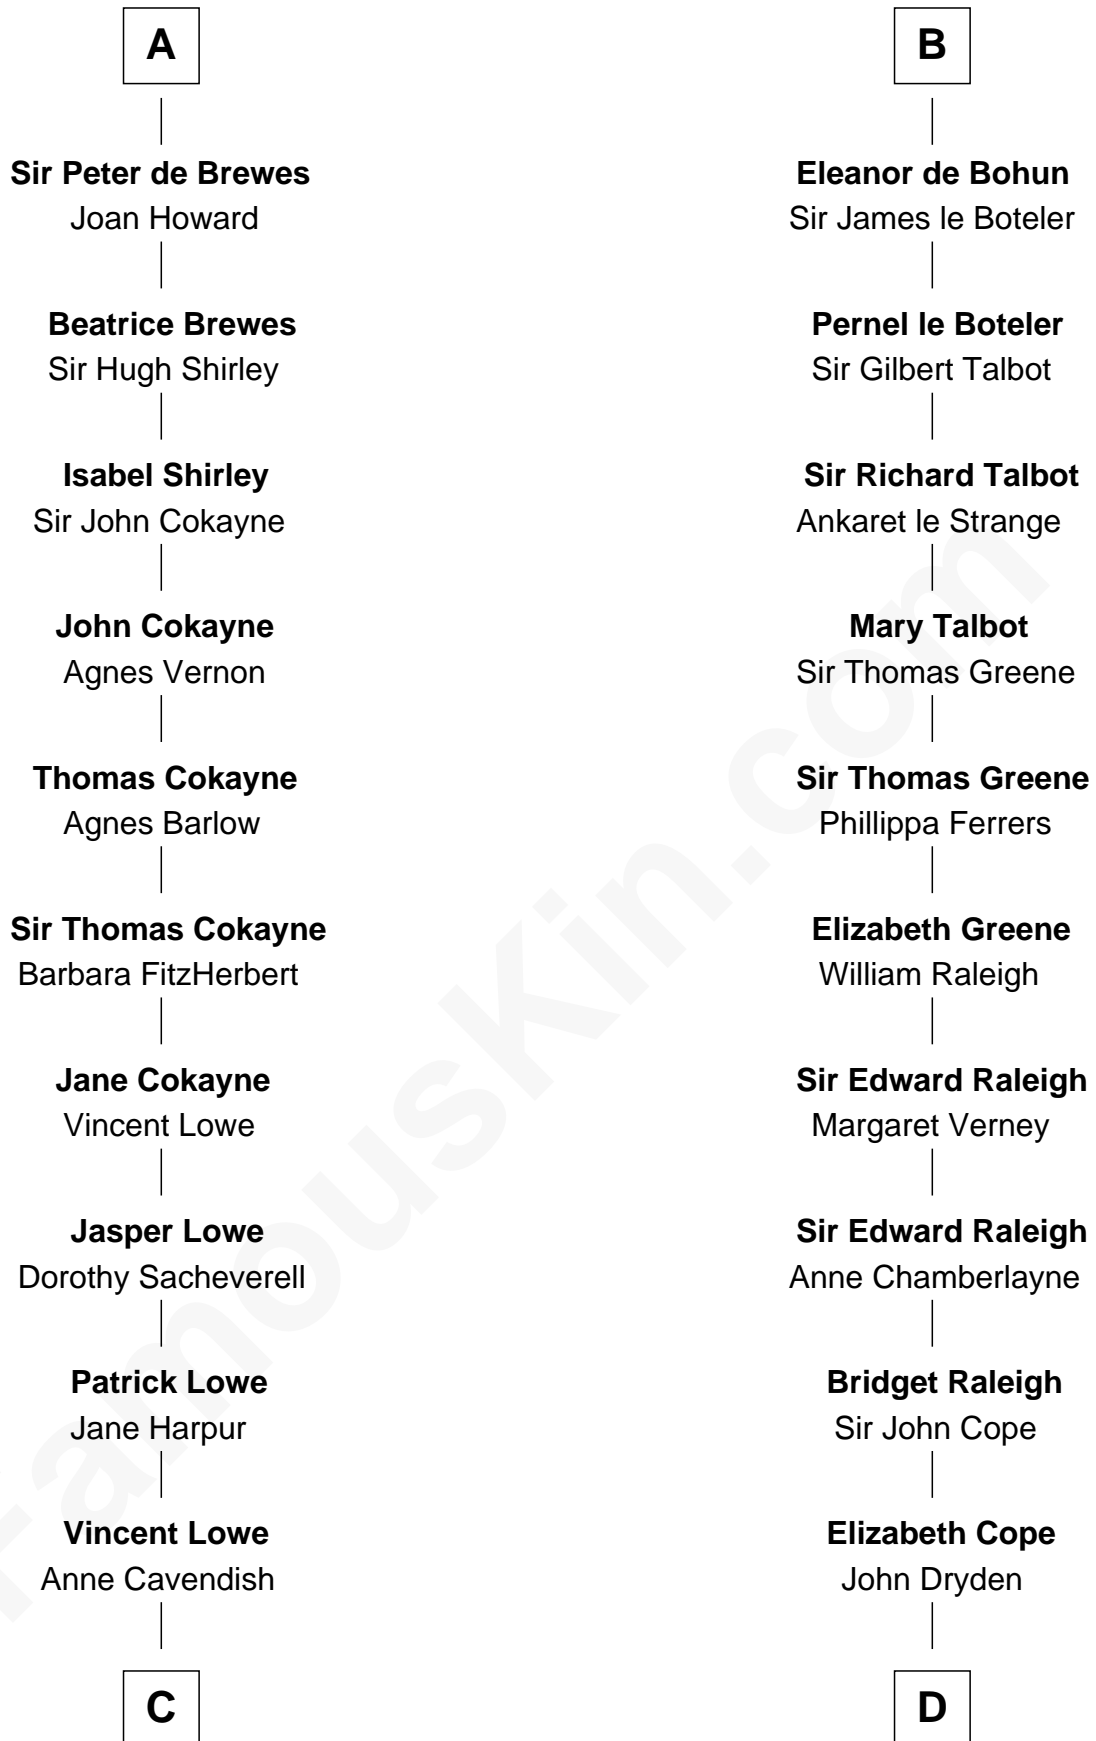

FamousKin.com

Relationship Chart of

John Carroll

Founder of Georgetown University

20th cousin 1 time removed of

Jonathan Swift

Author of Gulliver's Travels

David I, King of Scotland
Maud of Northumberland

C

Jane Lowe
Col. Henry Sewall

Elizabeth Sewall
William Digges

Anne Digges
Henry Darnall

Eleanor Darnall
Daniel Carroll

John Carroll
Founder, Georgetown University

D

Nicholas Dryden
Mary Emyley