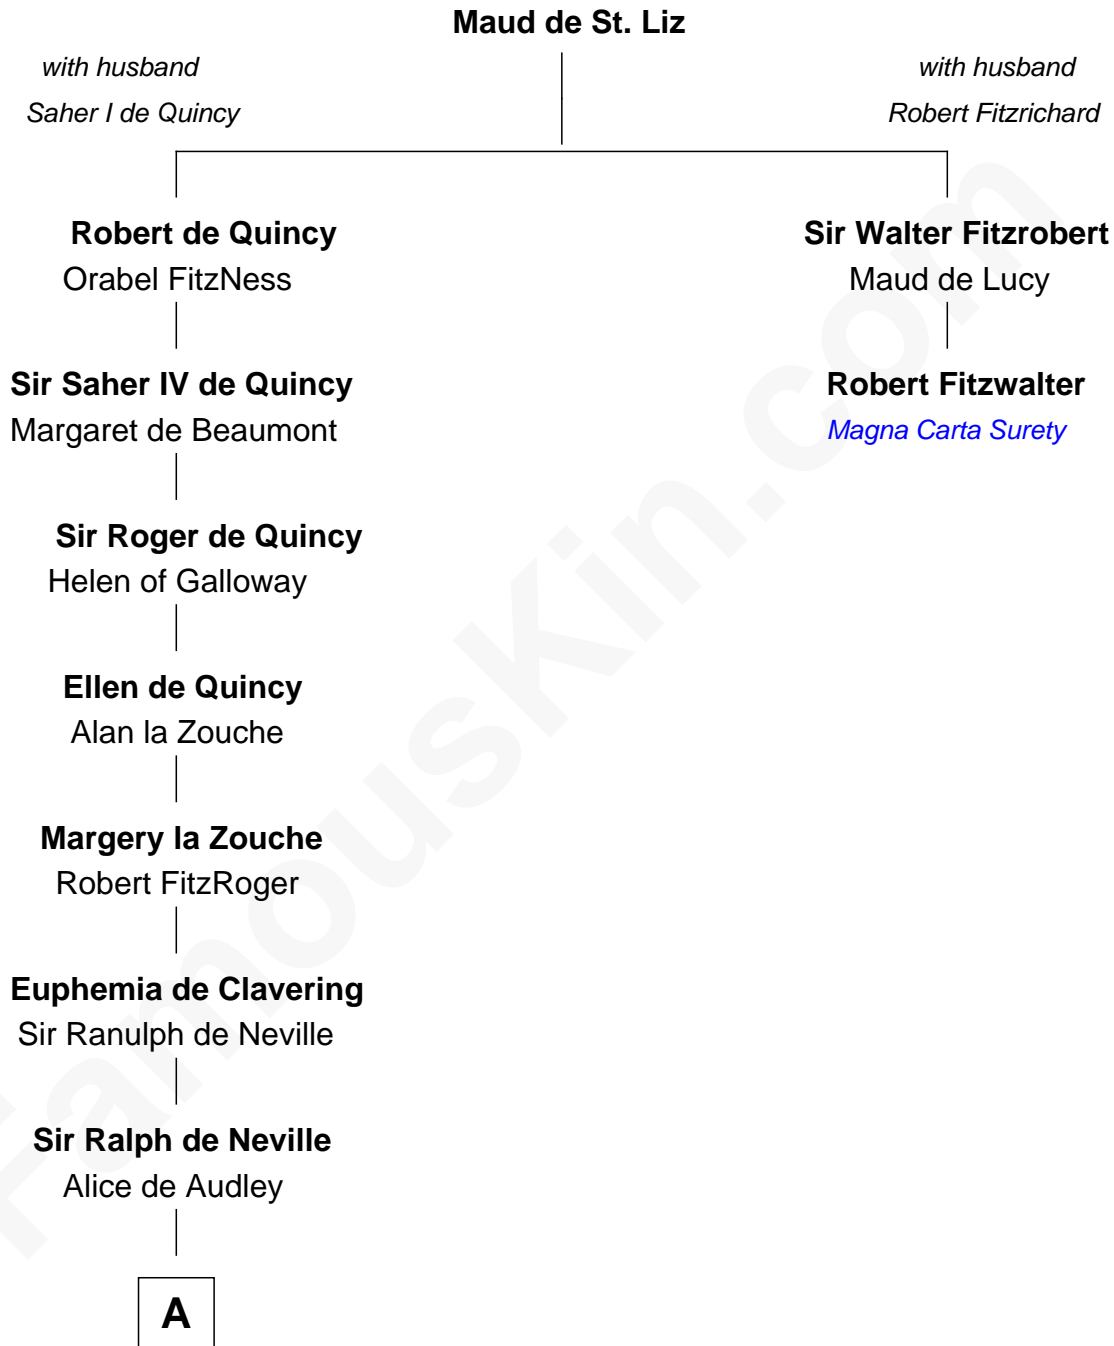

# FamousKin.com Relationship Chart of

**John Carroll**

*Founder of Georgetown University*

**1st cousin 18 times removed of**

**Robert Fitzwalter**

*Magna Carta Surety*

**B**

—  
**Anne Digges**  
Henry Darnall