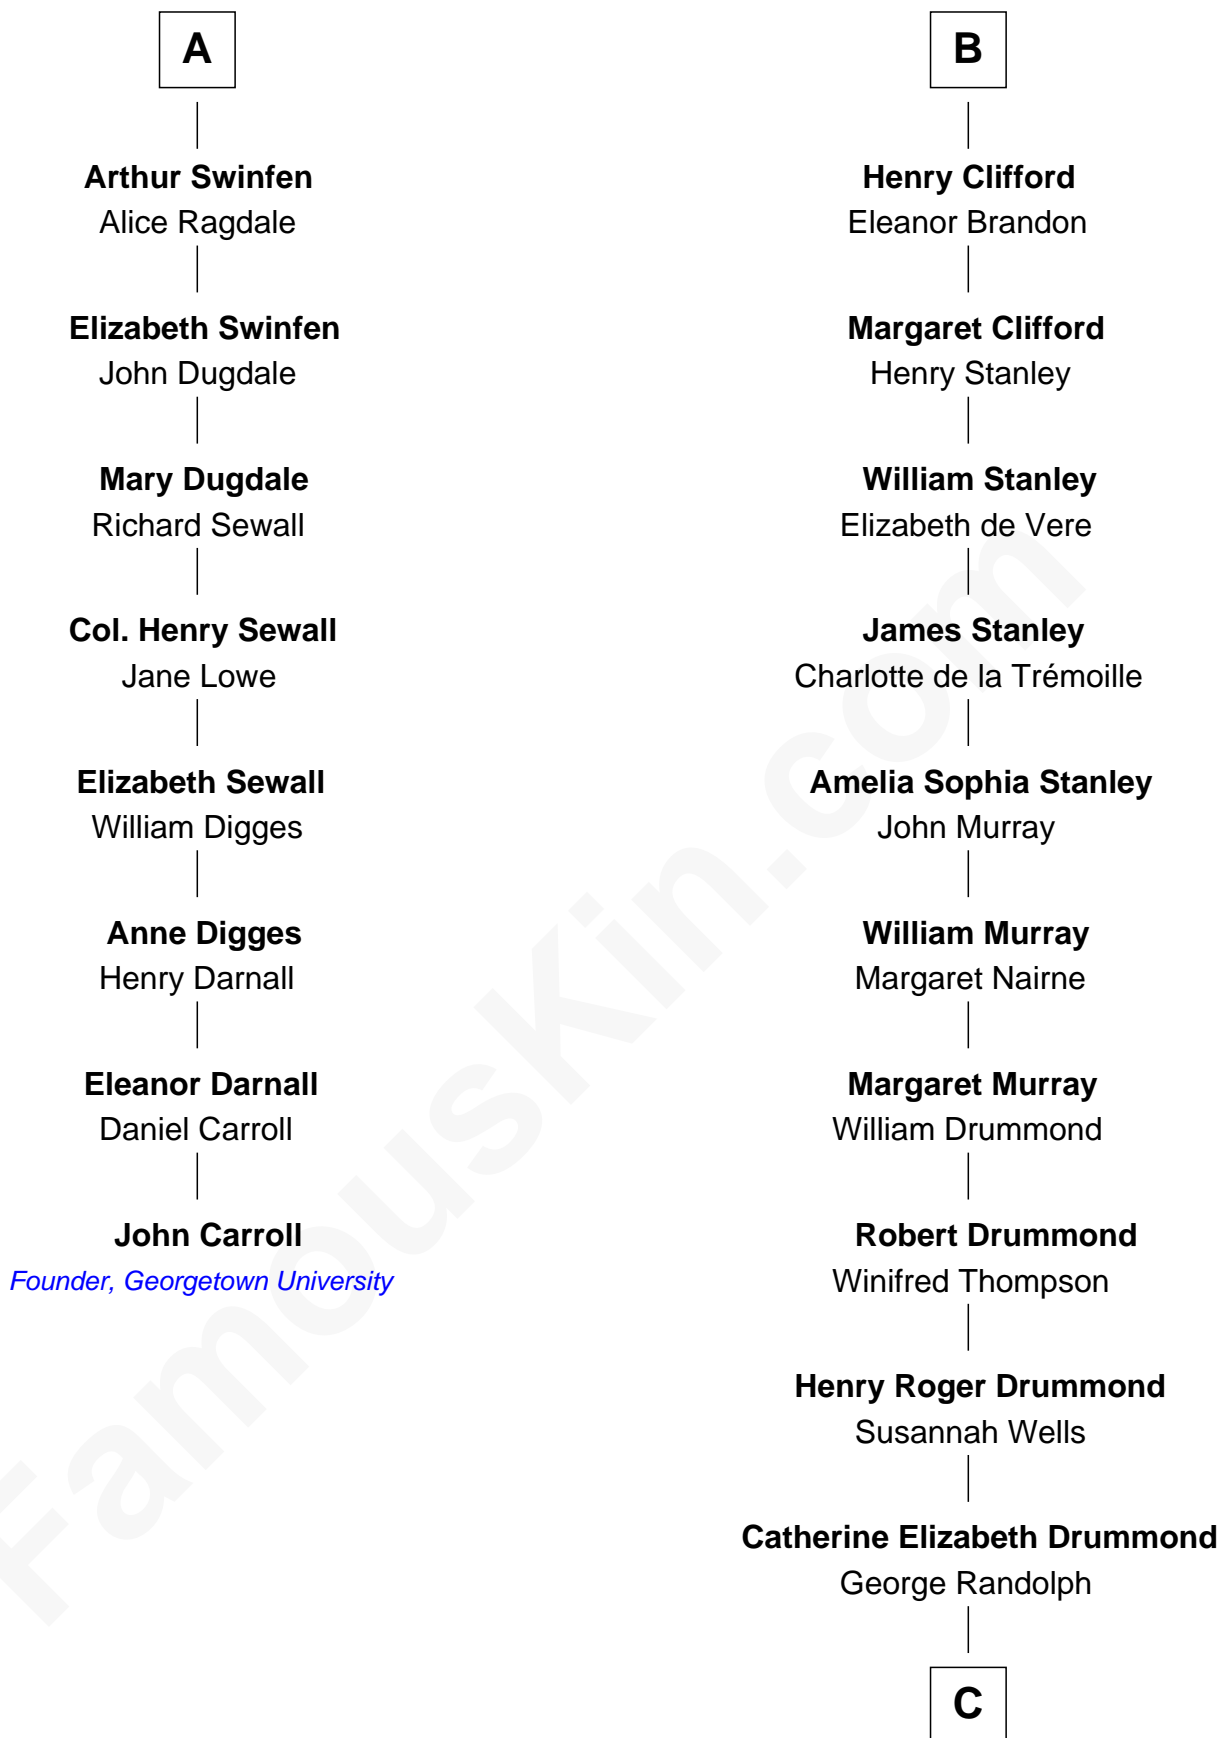

FamousKin.com

Relationship Chart of

John Carroll

Founder of Georgetown University

14th cousin 7 times removed of

Hugh Grant
Movie Actor

C

—
Cyril Randolph

Frances Selina Hervey

—
Felton George Randolph

Emily Margaret Nepean

—
Margaret Isobel Randolph

John Cassilis MacLean

—
Fynvola Susan MacLean

James Murray Grant

—
Hugh Grant