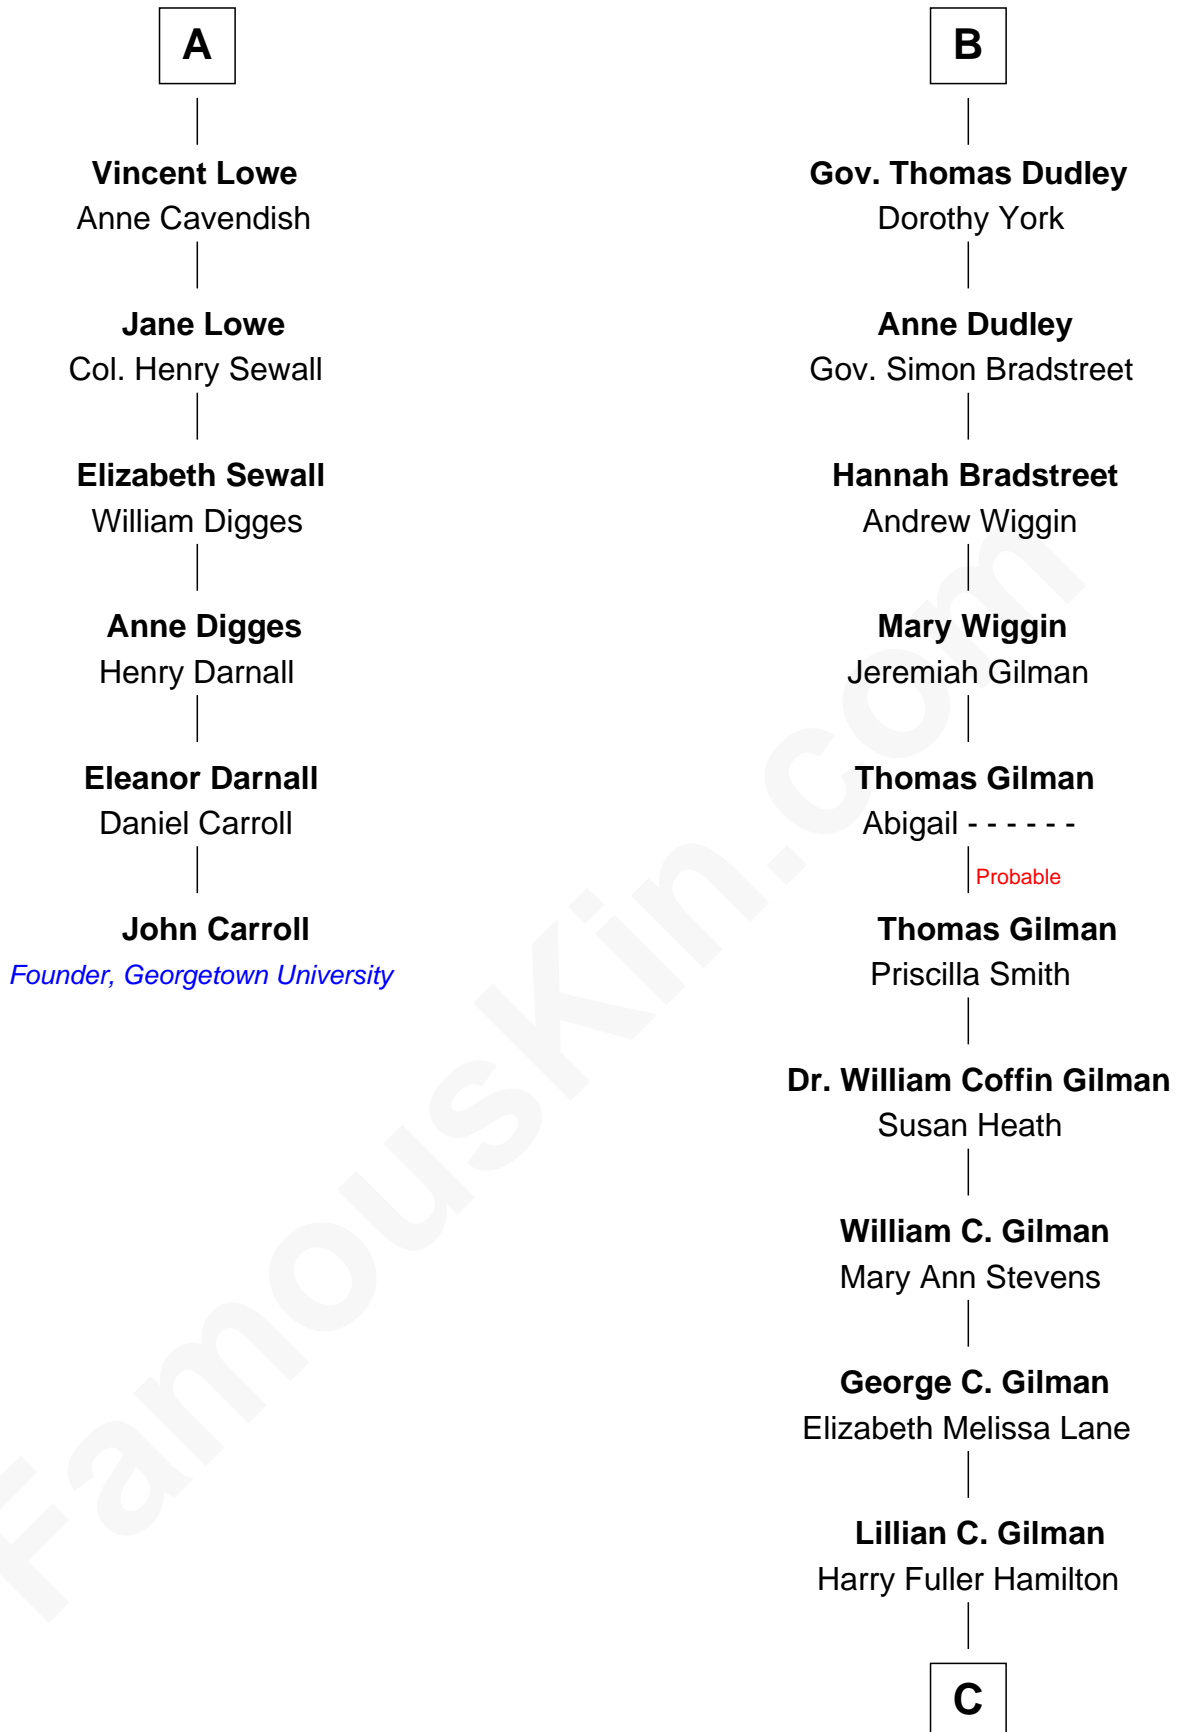

FamousKin.com

Relationship Chart of

John Carroll

Founder of Georgetown University

12th cousin 6 times removed of

George Hamilton
TV and Movie Actor

Sir Hugh Shirley
Beatrice Brewes

Isabel Shirley
Sir John Cokayne

John Cokayne
Agnes Vernon

Thomas Cokayne
Agnes Barlow

Sir Thomas Cokayne
Barbara FitzHerbert

Jane Cokayne
Vincent Lowe

Jasper Lowe
Dorothy Sacheverell

Patrick Lowe
Jane Harpur

A

Sir Ralph Shirley
Joan Basset

Beatrice Shirley
John Brome

Isabel Brome
John Denton

Alice Denton
Nicholas Purefoy

Edward Purefoy
Anne Fettiplace

Mary Purefoy
Thomas Thorne

Susanna Thorne
Roger Dudley

B

C