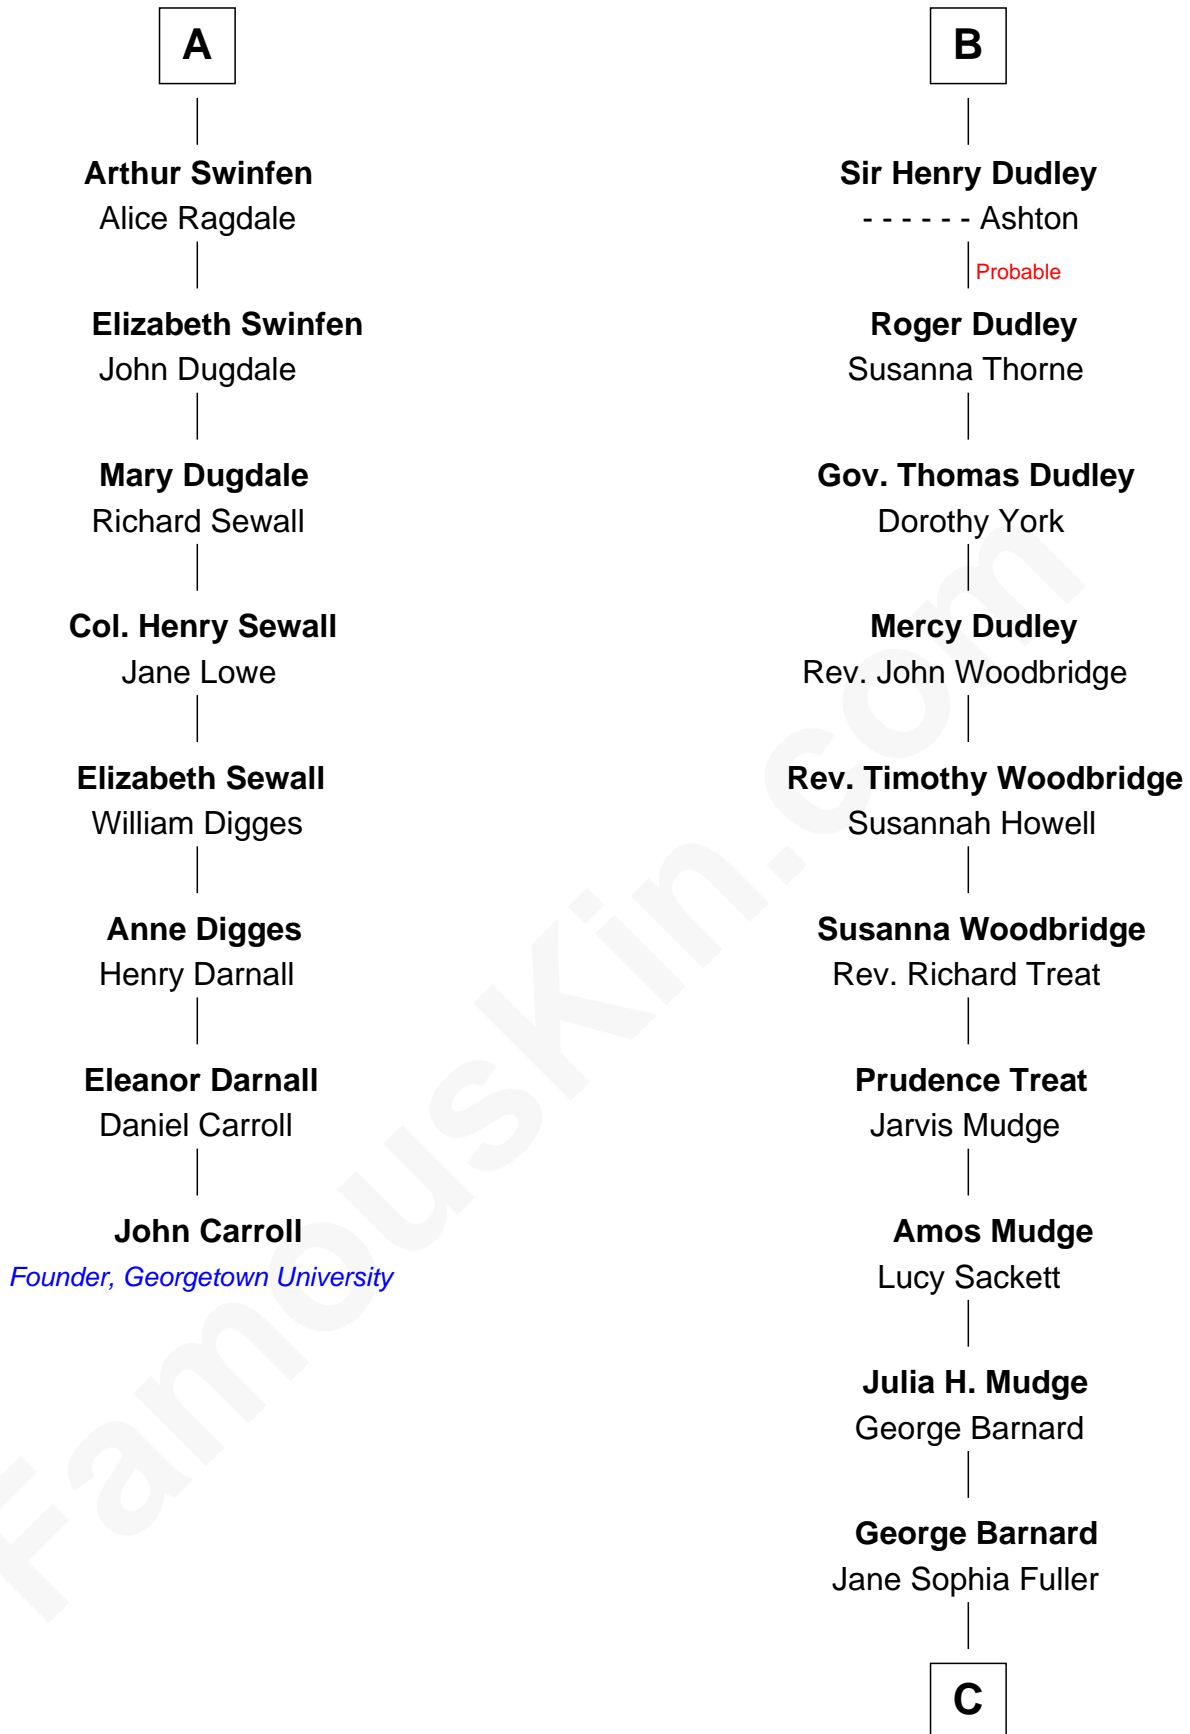

## Relationship Chart of

### John Carroll

Founder of Georgetown University

14th cousin 5 times removed of

**Dick Clark**

Radio and TV Host

C

**Charles Fuller Barnard**

Anna May Aldridge

**Julia Fuller Barnard**

Richard Augustus Clark

**Dick Clark**

*Radio and TV Host*

FamousKin.com