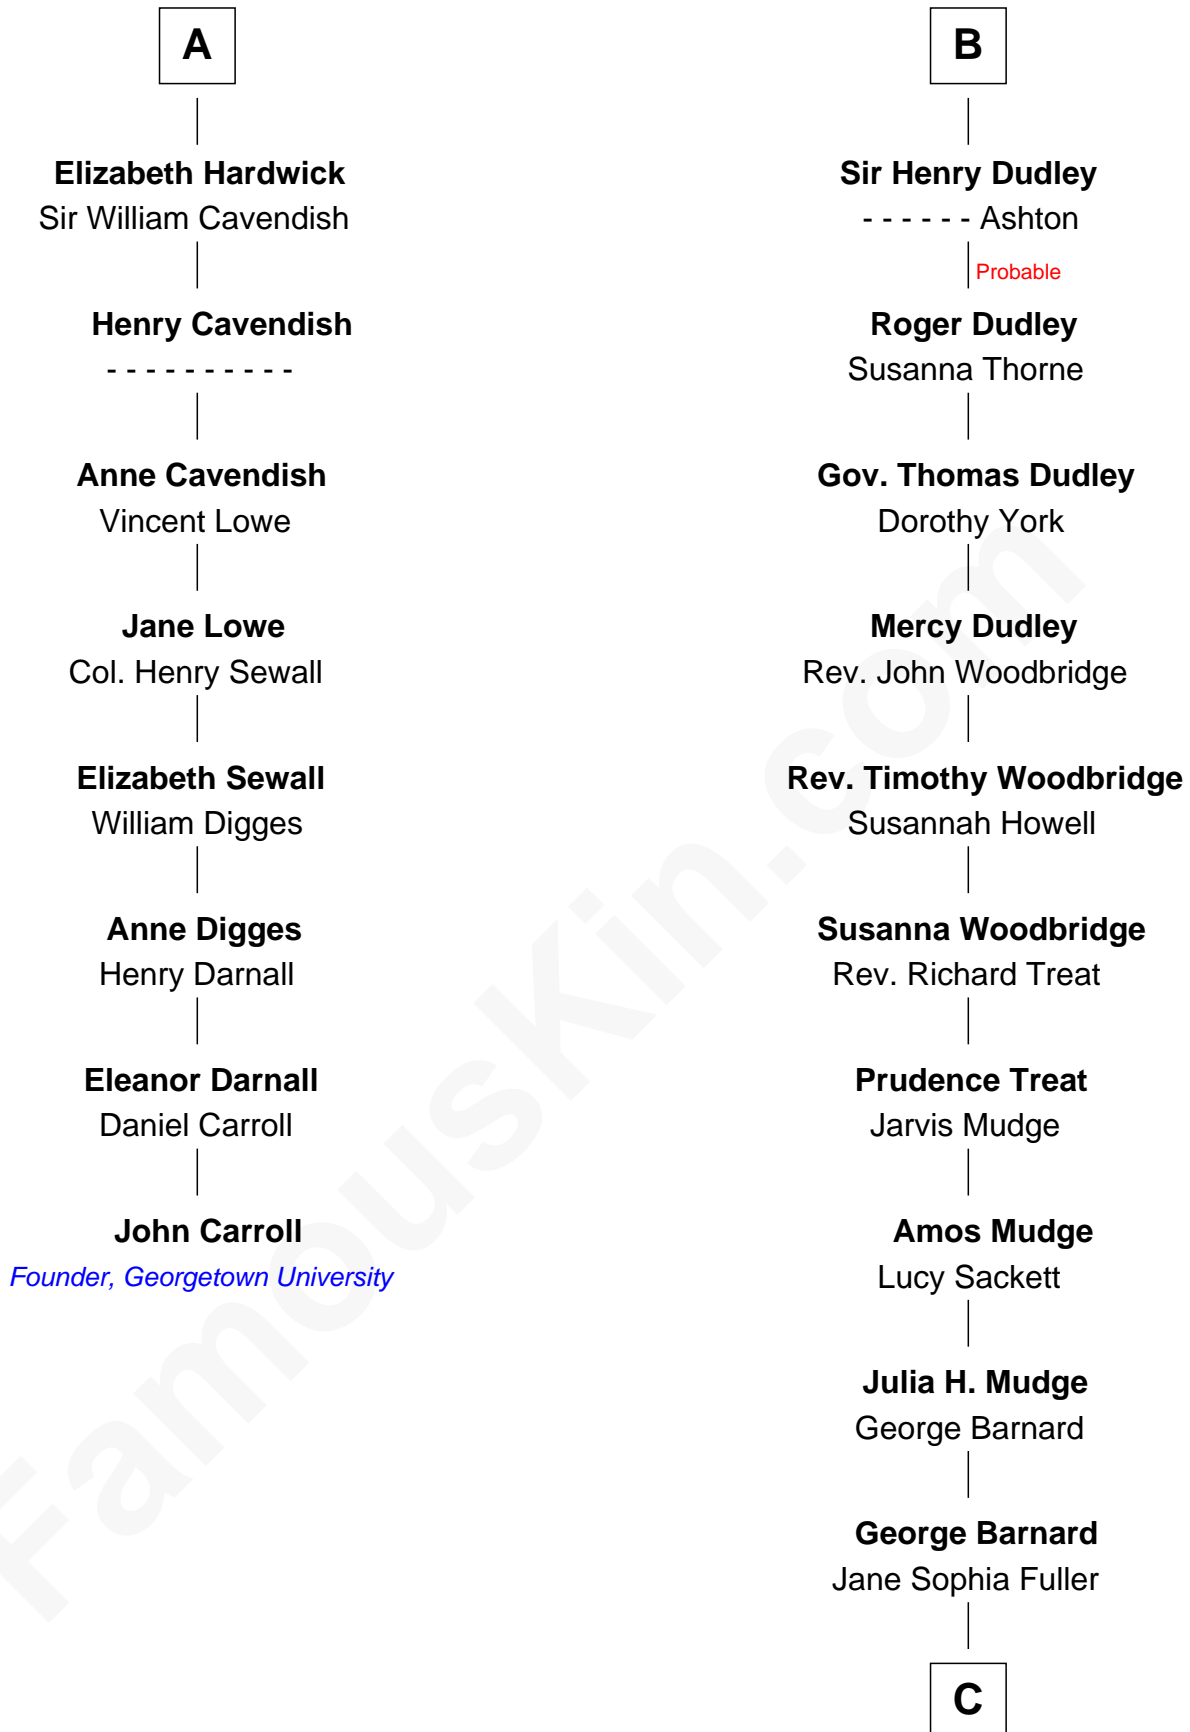

FamousKin.com

Relationship Chart of

John Carroll

Founder of Georgetown University

14th cousin 5 times removed of

Dick Clark

Radio and TV Host

Edmund Fitzalan

Alice de Warenne

C

Charles Fuller Barnard

Anna May Aldridge

Julia Fuller Barnard

Richard Augustus Clark

Dick Clark

Radio and TV Host

FamousKin.com