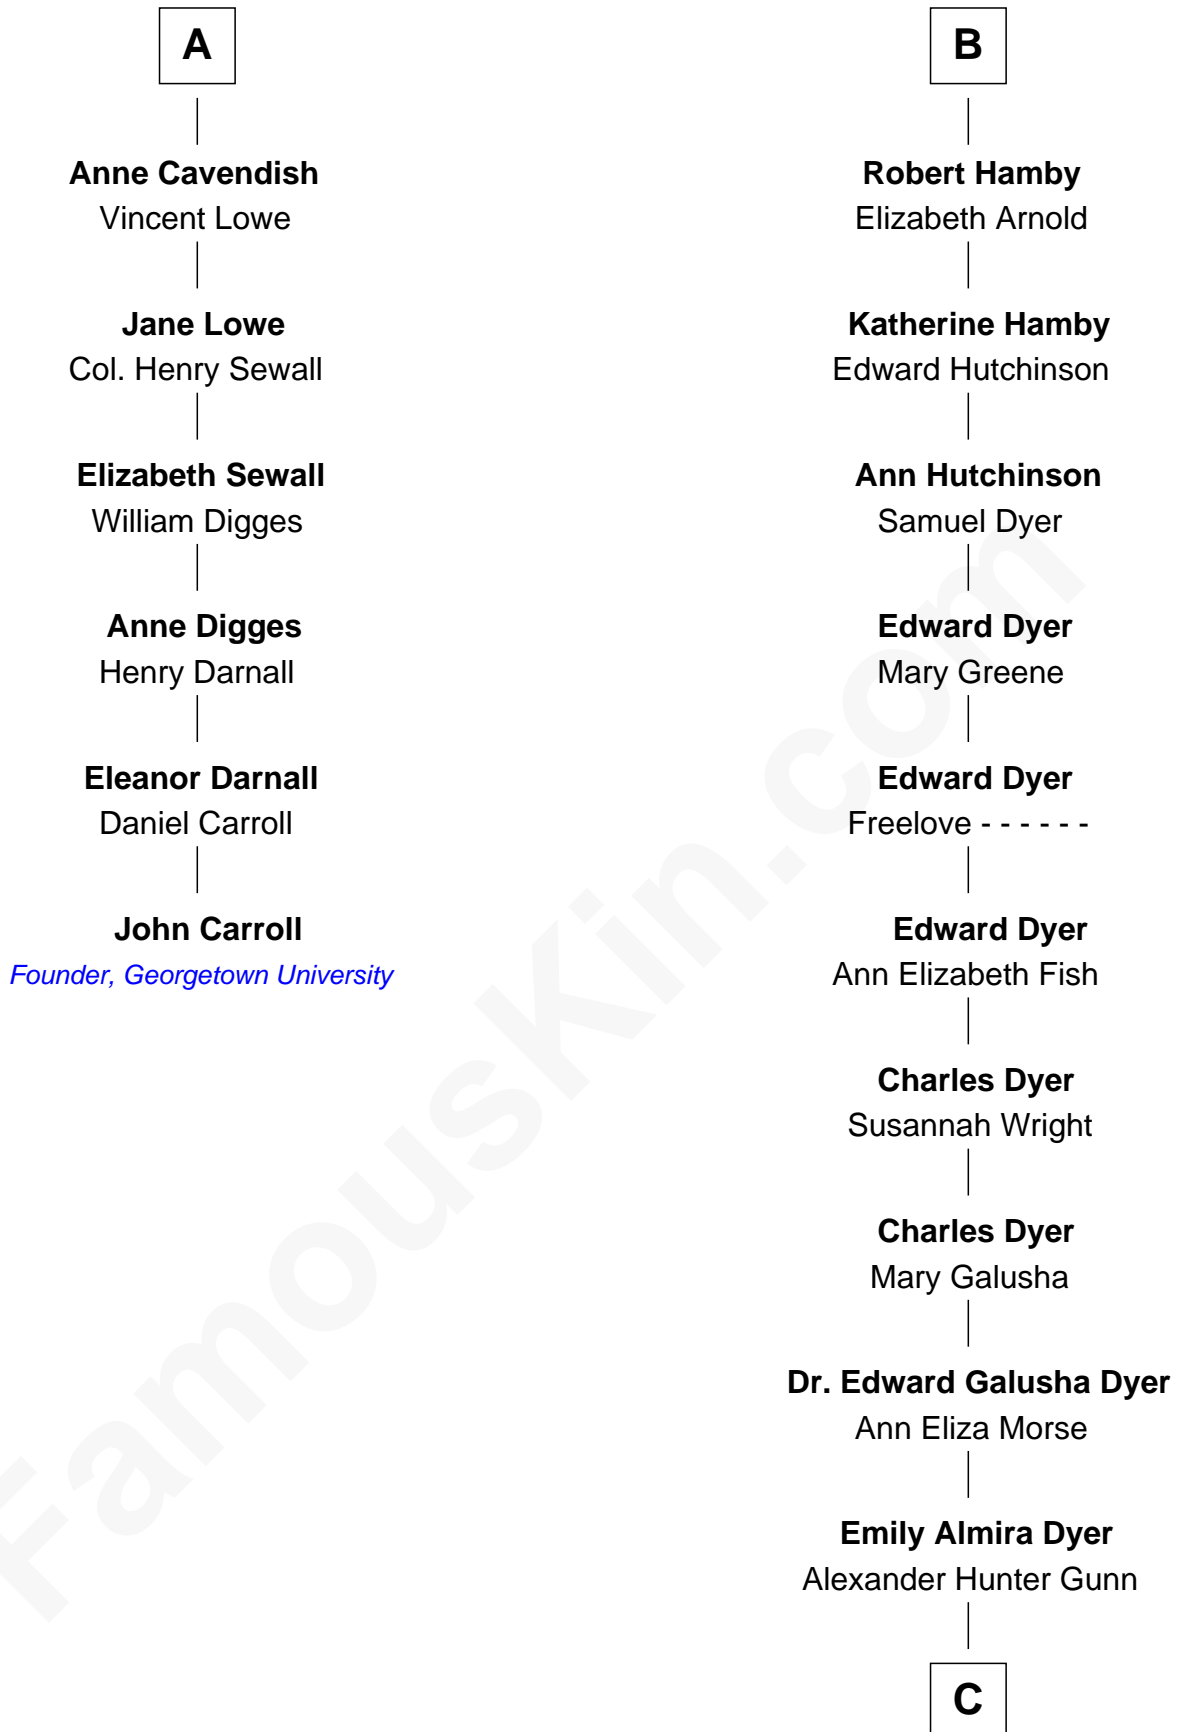

FamousKin.com

Relationship Chart of

John Carroll

Founder of Georgetown University

12th cousin 8 times removed of

Elisabeth Shue

TV and Movie Actress

C

Alexander Hunter Gunn
Harriet Grace Brewster Willcox

Mary Brewster Gunn
Adoniram Judson Wells

Anne Brewster Wells
James William Shue

Elisabeth Shue
TV and Movie Actress

FamousKin.com