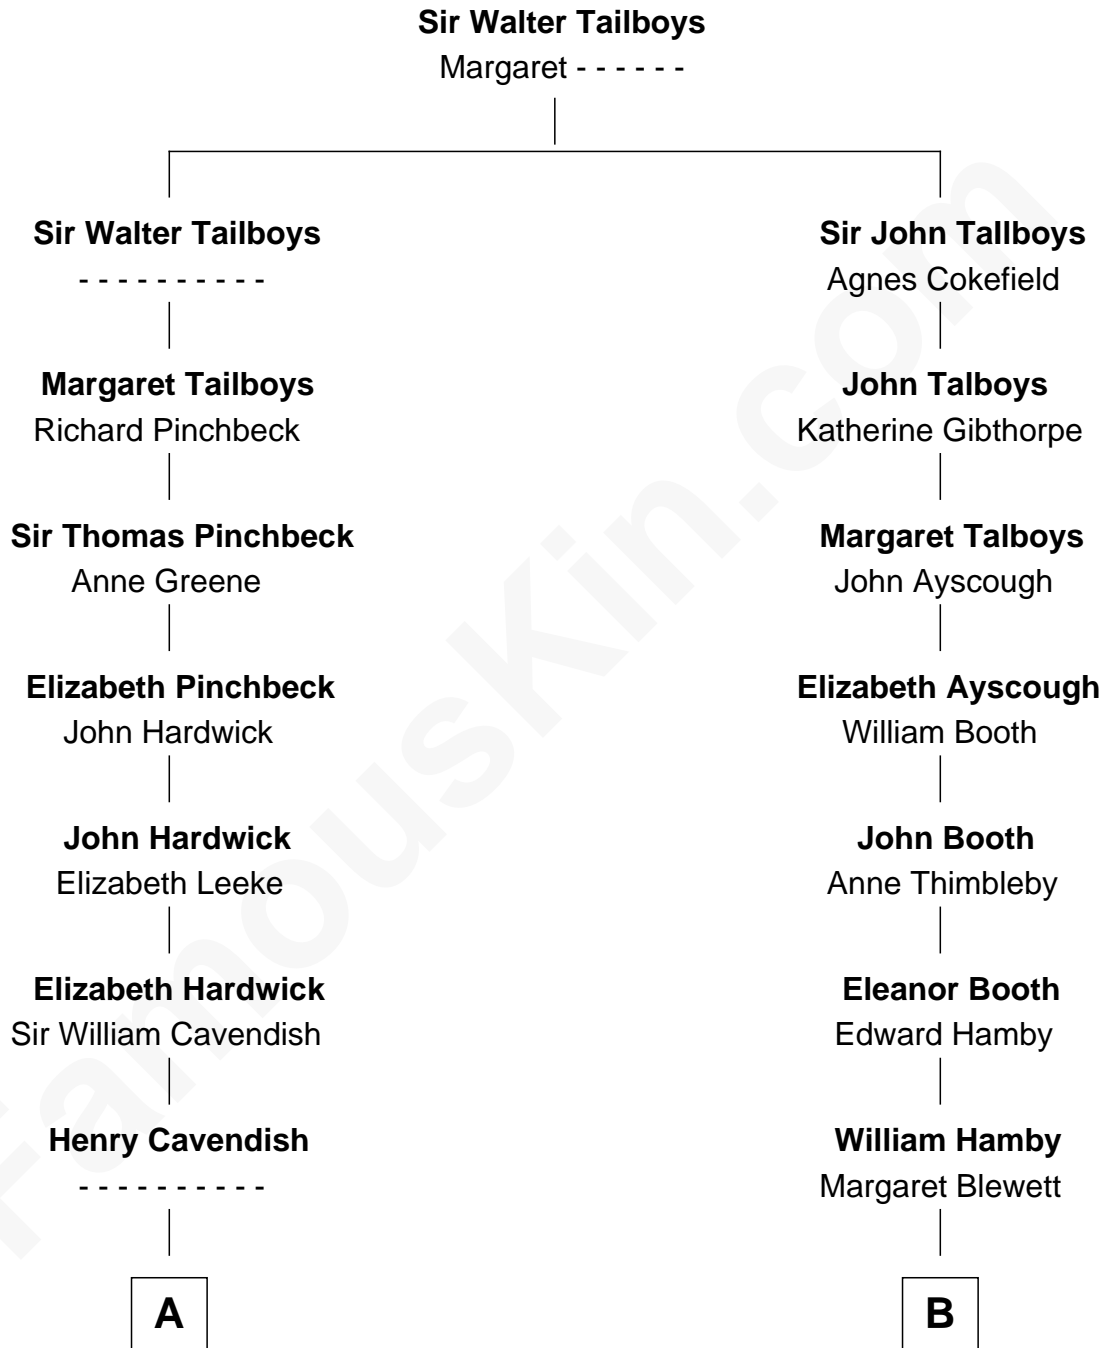

FamousKin.com

Relationship Chart of

John Carroll

Founder of Georgetown University

12th cousin 8 times removed of

Elisabeth Shue

TV and Movie Actress

C

Alexander Hunter Gunn
Harriet Grace Brewster Willcox

Mary Brewster Gunn
Adoniram Judson Wells

Anne Brewster Wells
James William Shue

Elisabeth Shue
TV and Movie Actress

FamousKin.com