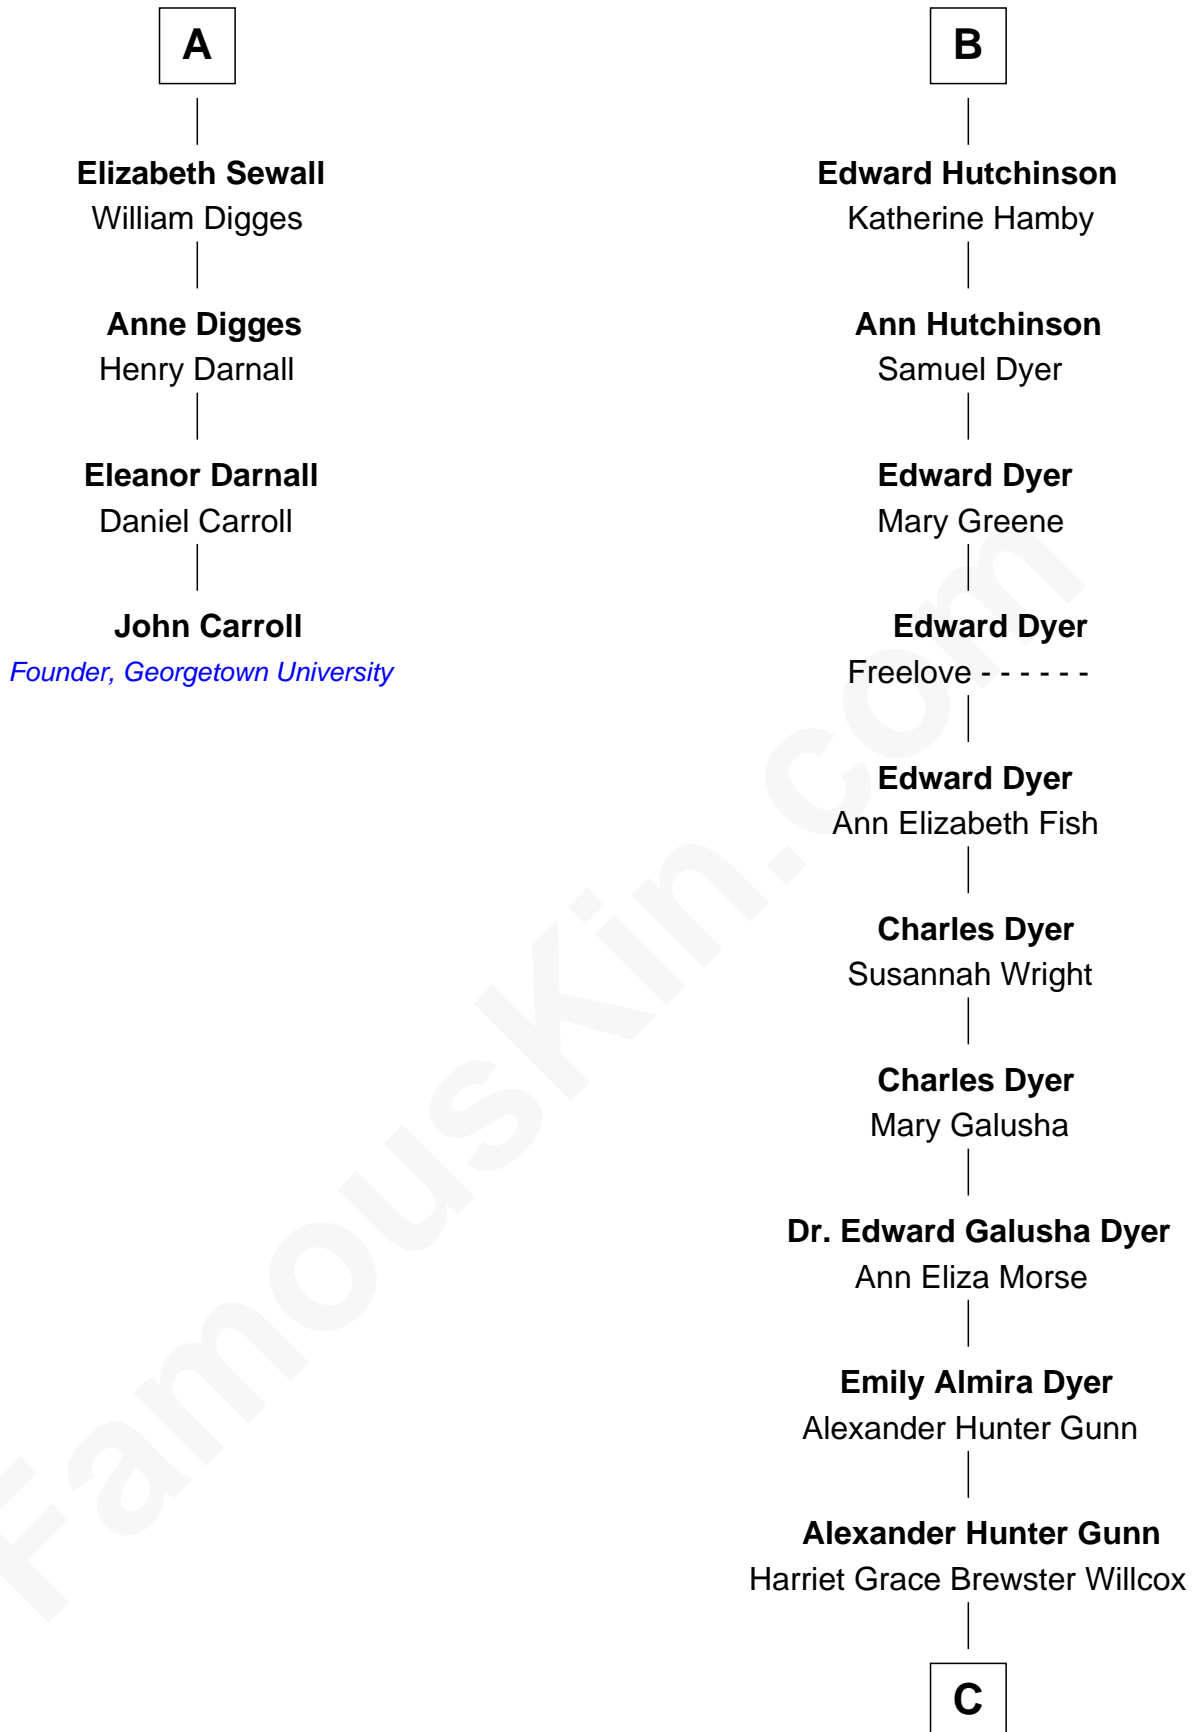

FamousKin.com

Relationship Chart of

John Carroll

Founder of Georgetown University

10th cousin 9 times removed of

Elisabeth Shue

TV and Movie Actress

C

Mary Brewster Gunn
Adoniram Judson Wells

Anne Brewster Wells
James William Shue

Elisabeth Shue
TV and Movie Actress

FamousKin.com