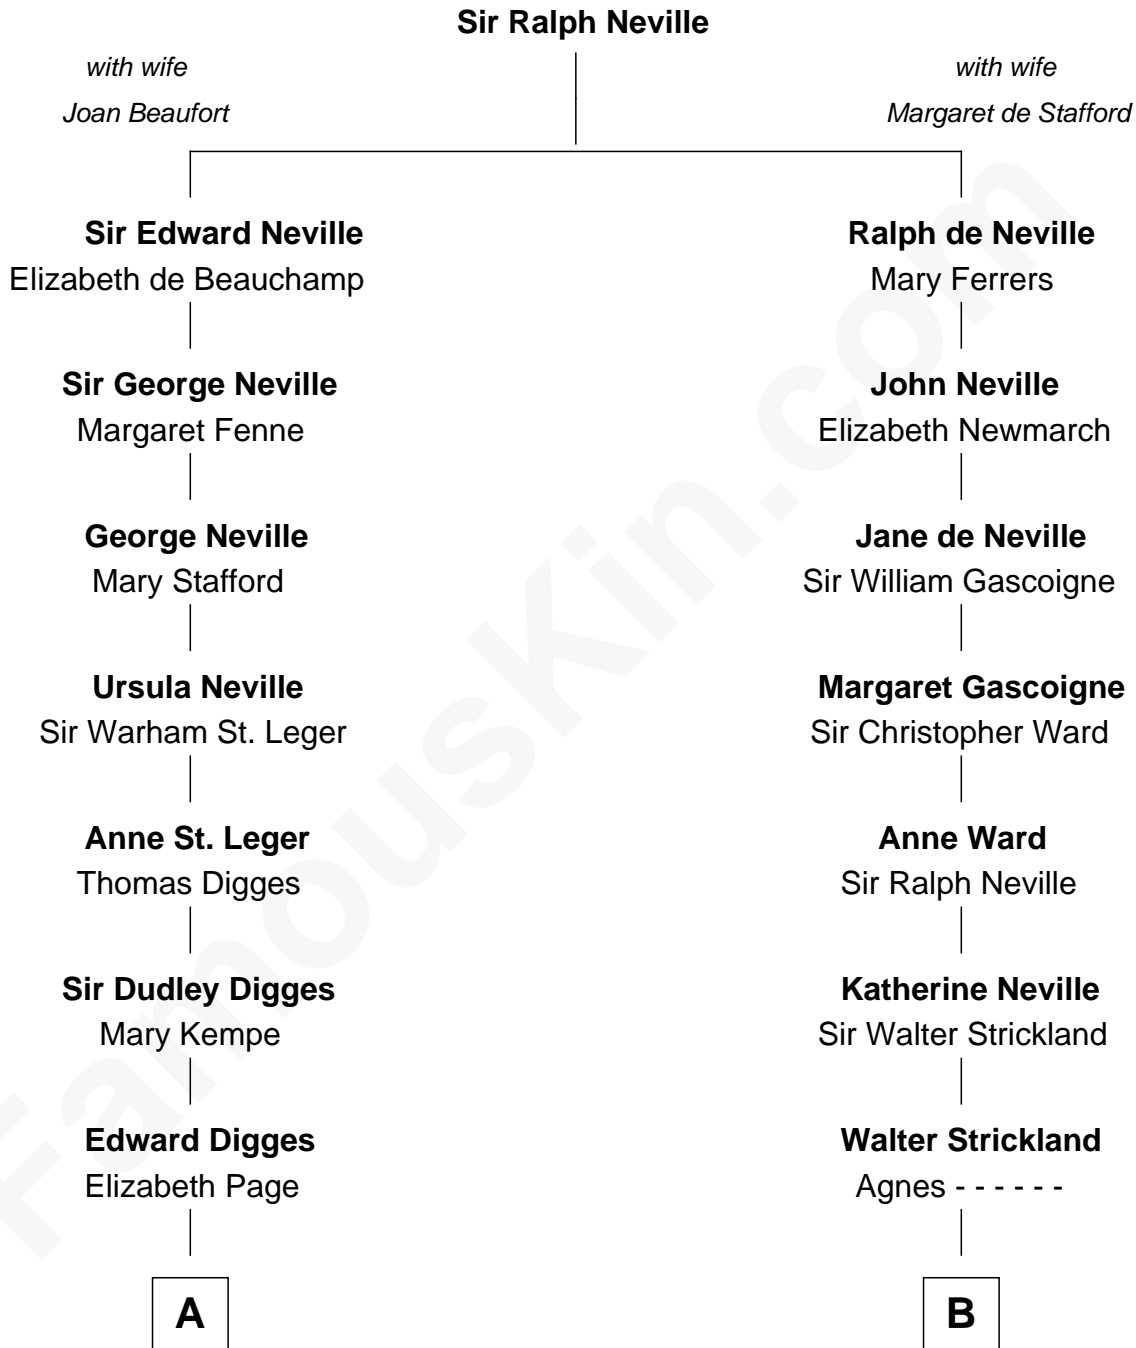

FamousKin.com

Relationship Chart of

John Carroll

Founder of Georgetown University

10th cousin 6 times removed of

Charles A. Pillsbury

Co-Founder of C.A. Pillsbury Co.

A

William Digges
Elizabeth Sewall

Anne Digges
Henry Darnall

Eleanor Darnall
Daniel Carroll

John Carroll
Founder, Georgetown University

B

Ellen Strickland
John Carleton

Walter Carleton
Jane Gibbon

Edward Carleton
Ellen Newton