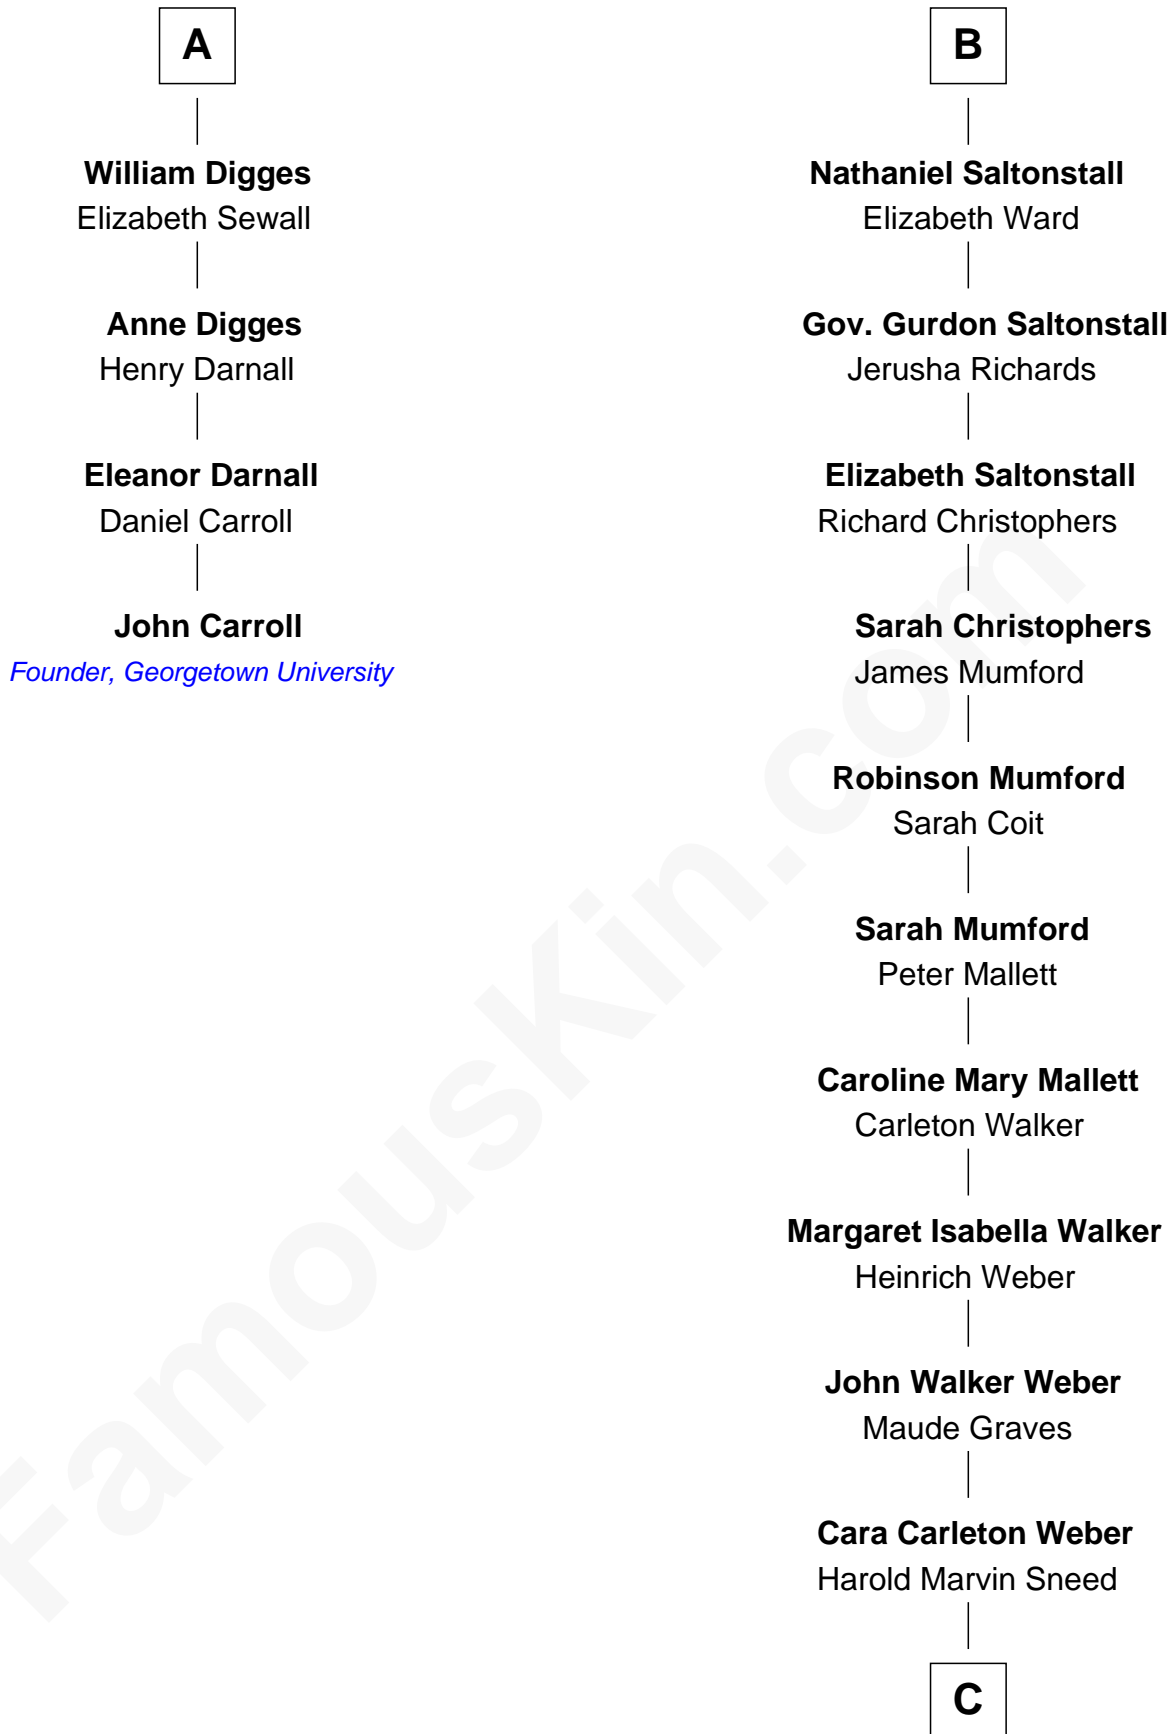

# FamousKin.com Relationship Chart of

**John Carroll**

*Founder of Georgetown University*

10th cousin 8 times removed of

**Carly Fiorina**

*CEO of Hewlett-Packard*

**Sir Henry Percy**  
Eleanor Poynings

C

Joseph Tyree Sneed  
Madelon Montross Juergens

Carly Fiorina  
*CEO of Hewlett-Packard*

FamousKin.com