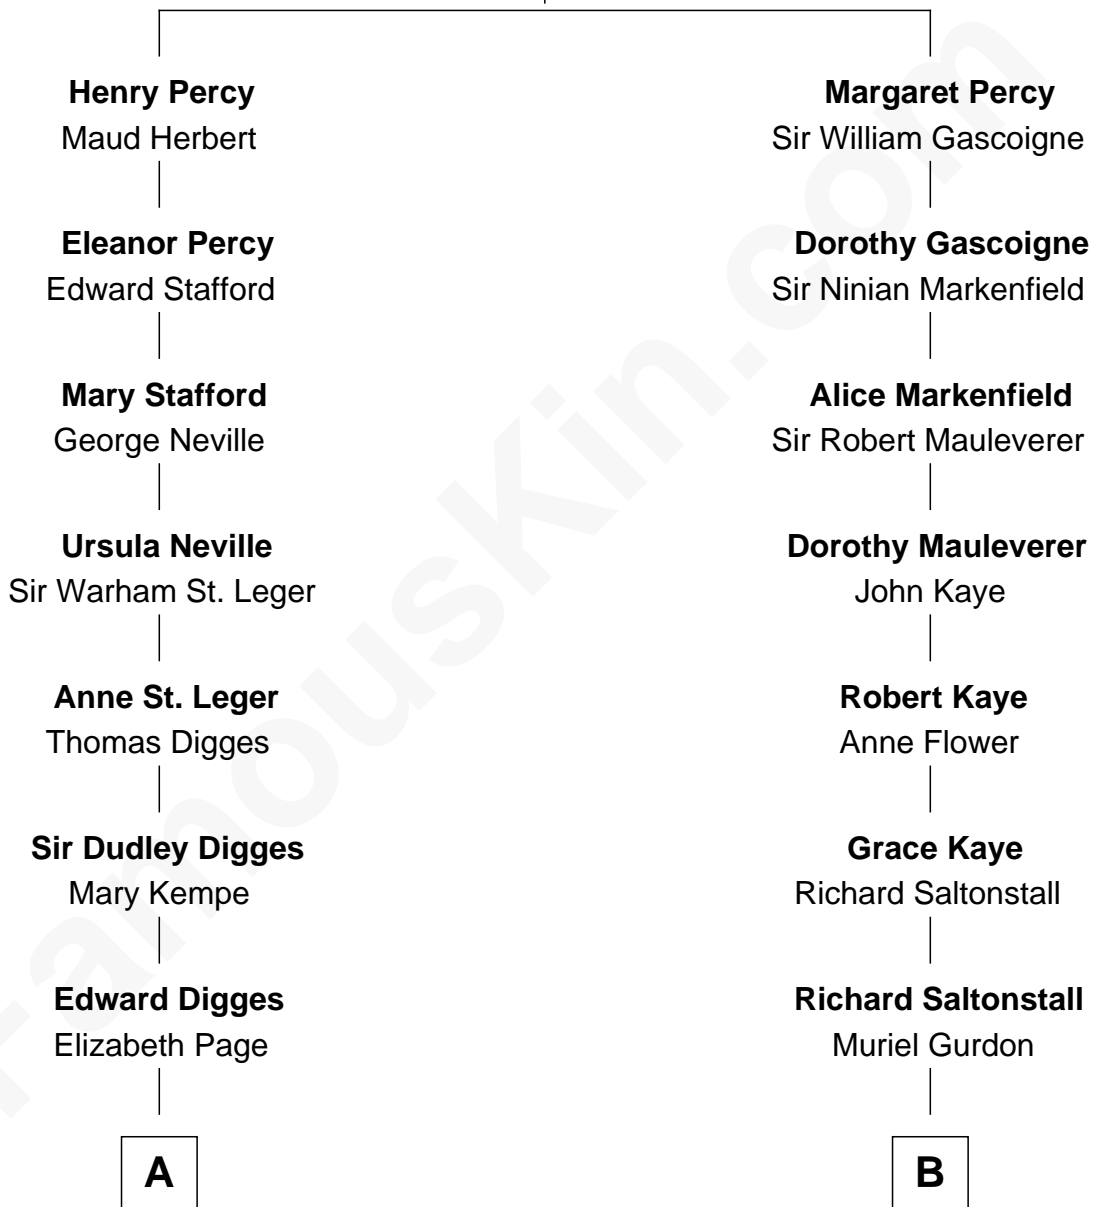

# FamousKin.com Relationship Chart of

**John Carroll**

*Founder of Georgetown University*

10th cousin 8 times removed of

**Carly Fiorina**

*CEO of Hewlett-Packard*

**Sir Henry Percy**  
Eleanor Poynings

C