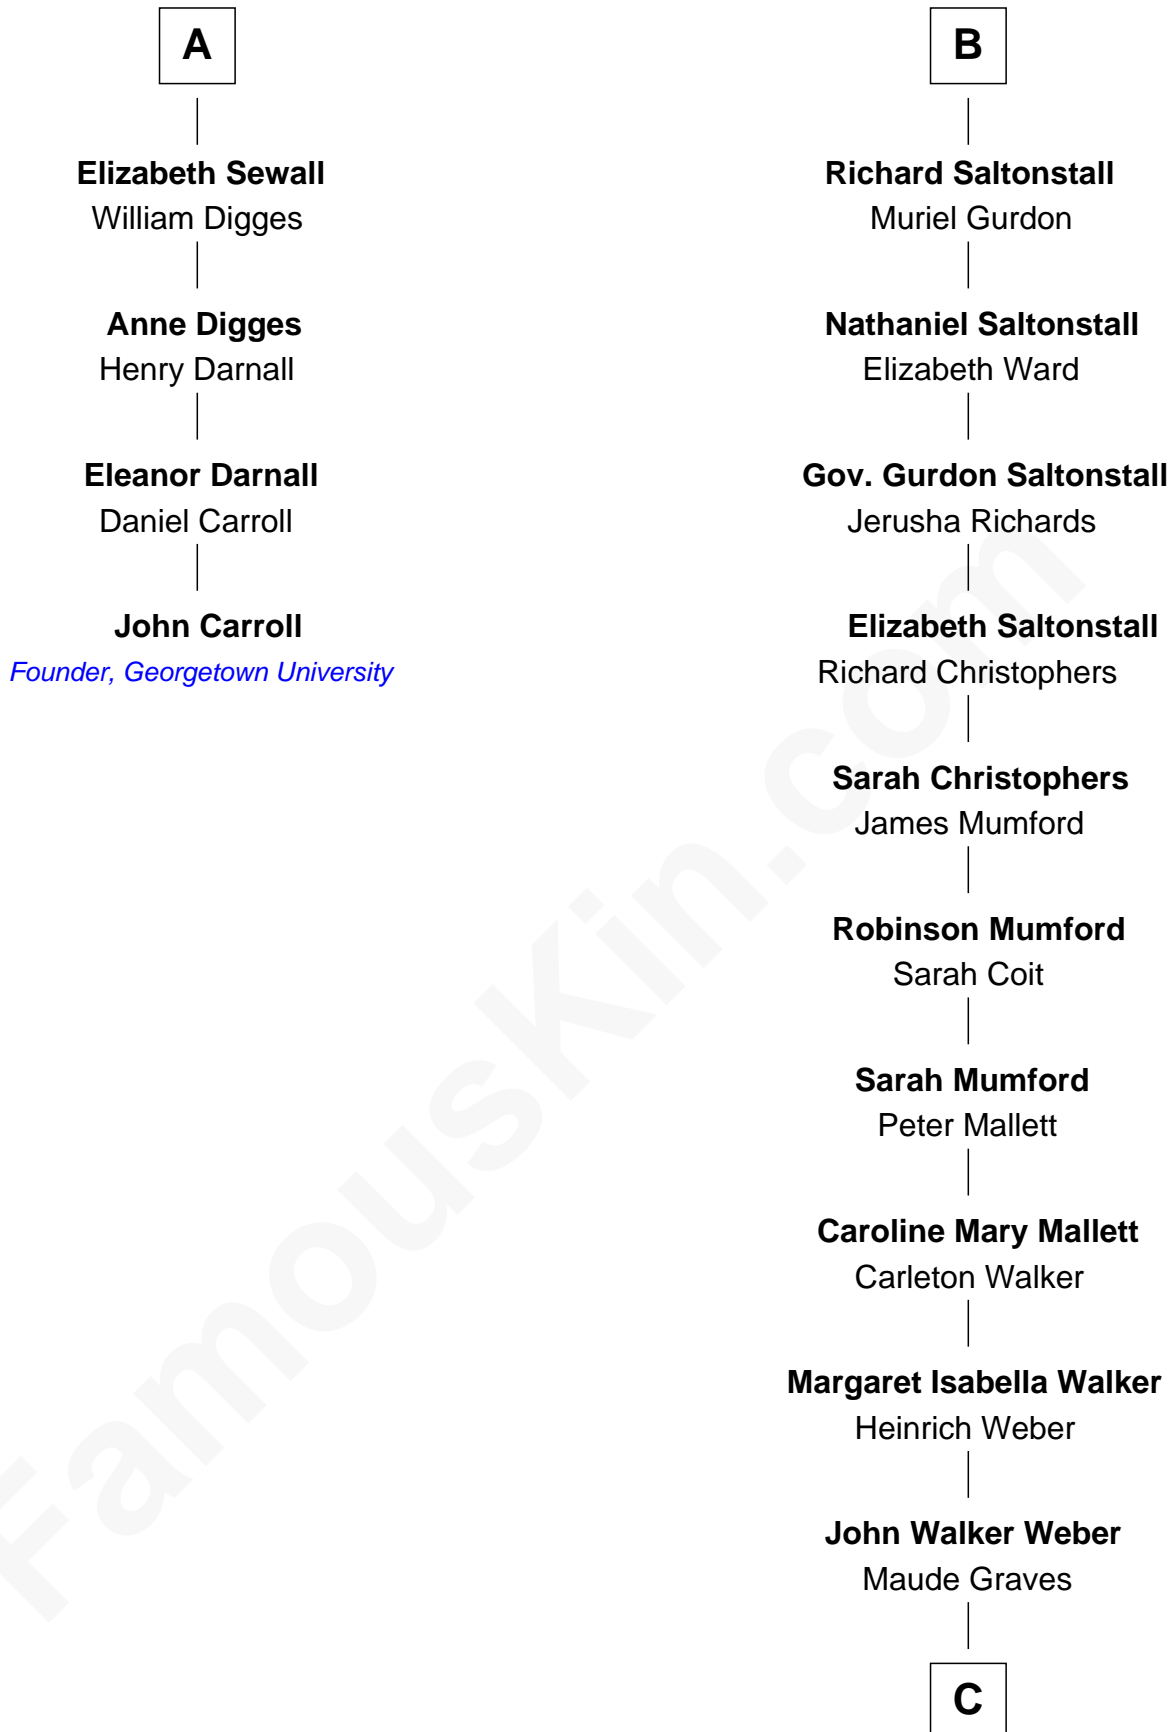

FamousKin.com Relationship Chart of

John Carroll

Founder of Georgetown University

10th cousin 9 times removed of

Carly Fiorina

CEO of Hewlett-Packard

Sir Thomas Chaworth

Isabel Aylesbury

Isabel FitzWilliam

Richard Wentworth

Matthew Wentworth

Elizabeth Woodruffe

Beatrice Wentworth

Arthur Kaye

John Kaye

Dorothy Mauleverer

Robert Kaye

Anne Flower

Grace Kaye

Richard Saltonstall

B

C

Cara Carleton Weber

Harold Marvin Sneed