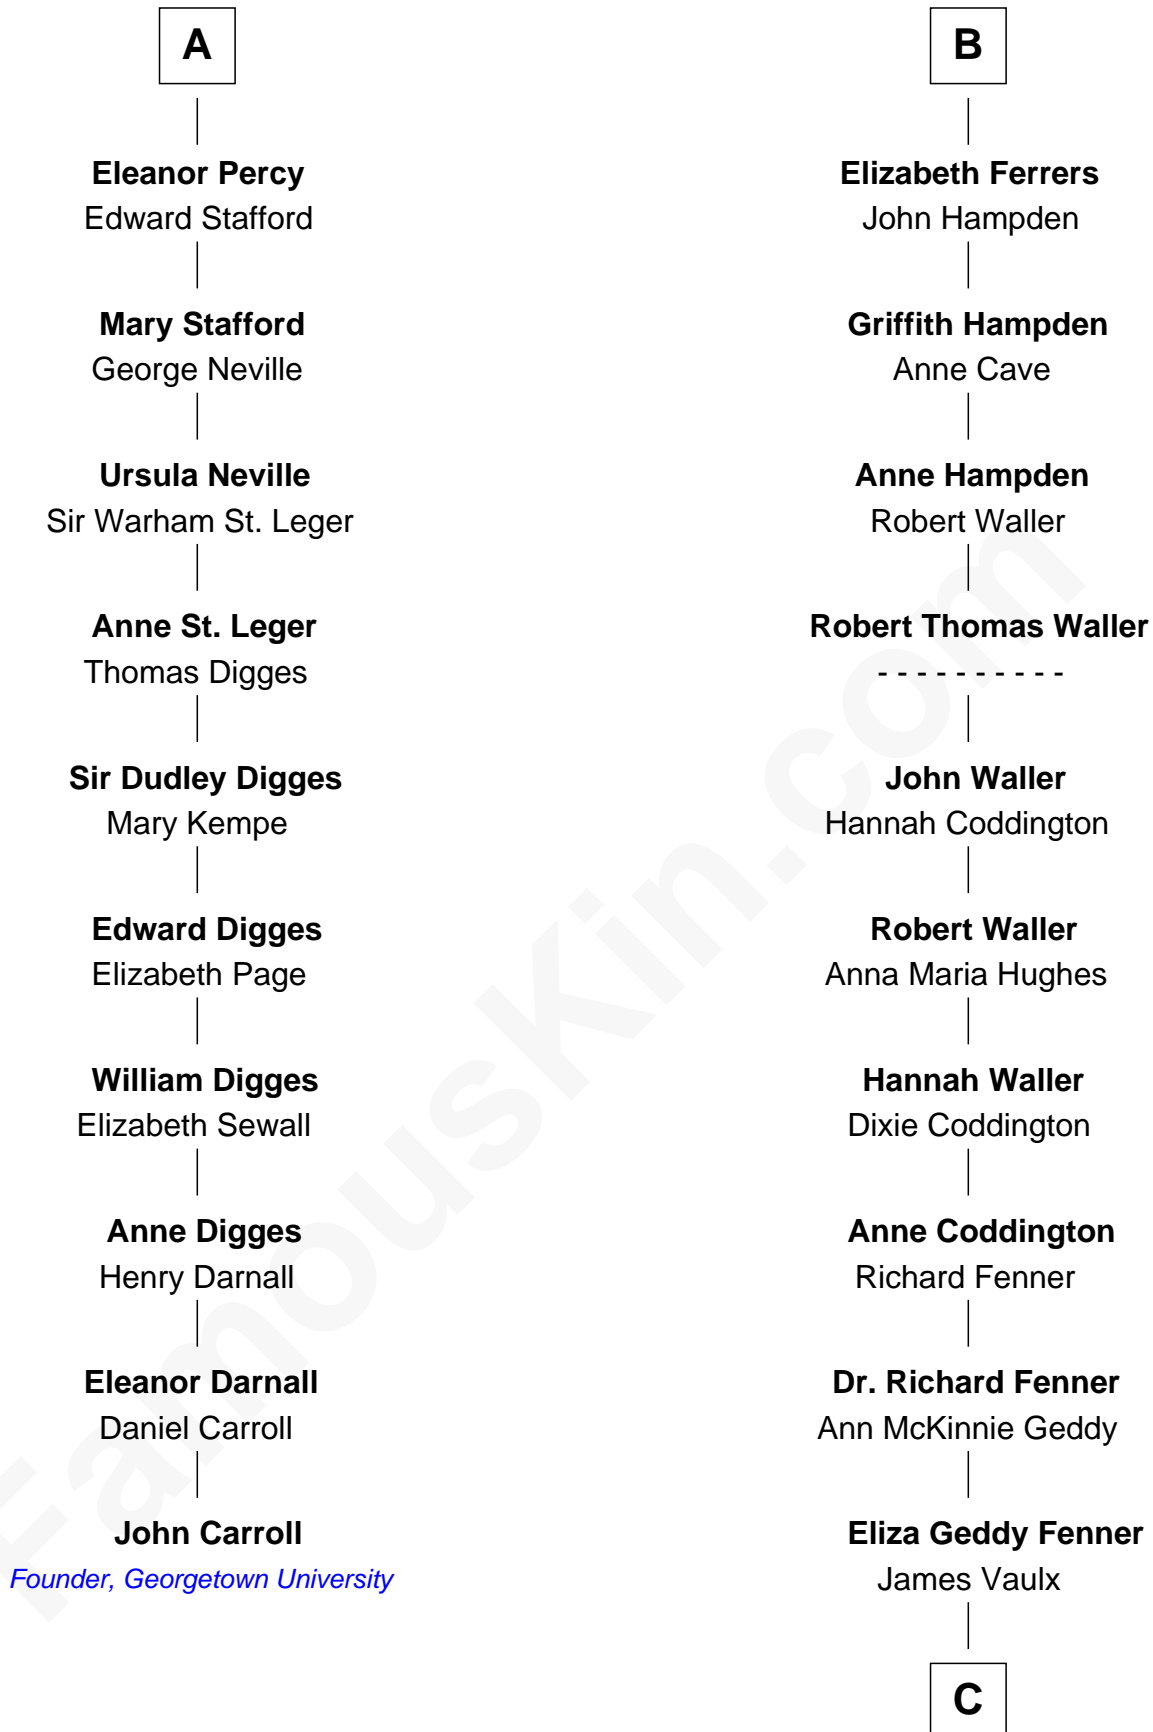

FamousKin.com Relationship Chart of

John Carroll

Founder of Georgetown University

16th cousin 4 times removed of

John McCain

U.S. Senator from Arizona

Sir Thebaud de Verdun

*with wife
Maud Mortimer*

Elizabeth Bromwich

Sir Walter Devereux

Elizabeth Merbery

Anne Devereux

William Herbert

Maud Herbert

Henry Percy

A

Sir Thomas Ferrers

Elizabeth Freville

Sir Henry Ferrers

Margaret Heckstall

Sir Edward Ferrers

Constance Brome

B

C

James Junius Vaulx

Margaret Garside

Katherine Davey Vaulx

Adm. John Sidney McCain

Adm. John Sidney McCain

Roberta Wright

John McCain

U.S. Senator from Arizona