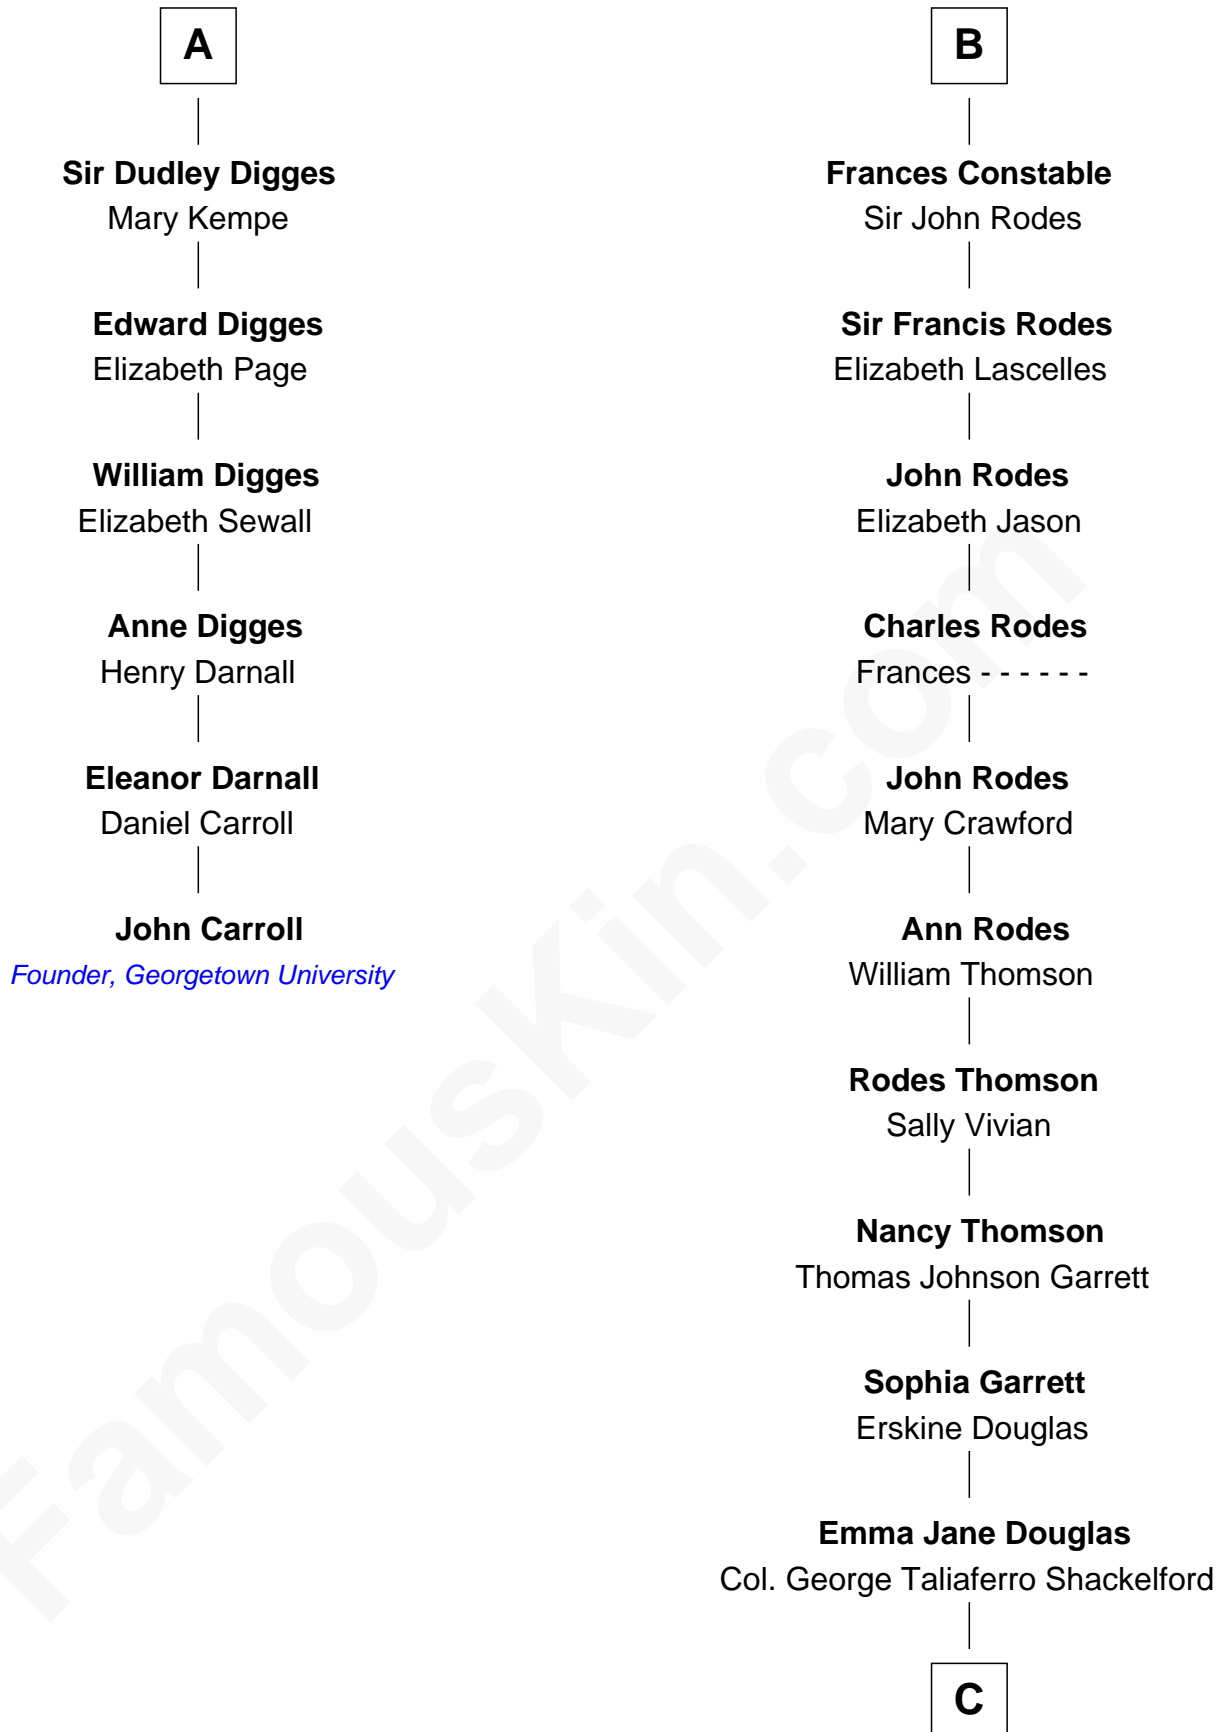

FamousKin.com

Relationship Chart of

John Carroll

Founder of Georgetown University

12th cousin 6 times removed of

Melvyn Douglas
Movie Actor

C

Lena Priscilla Shackelford
Edouard Gregory Hesselberg