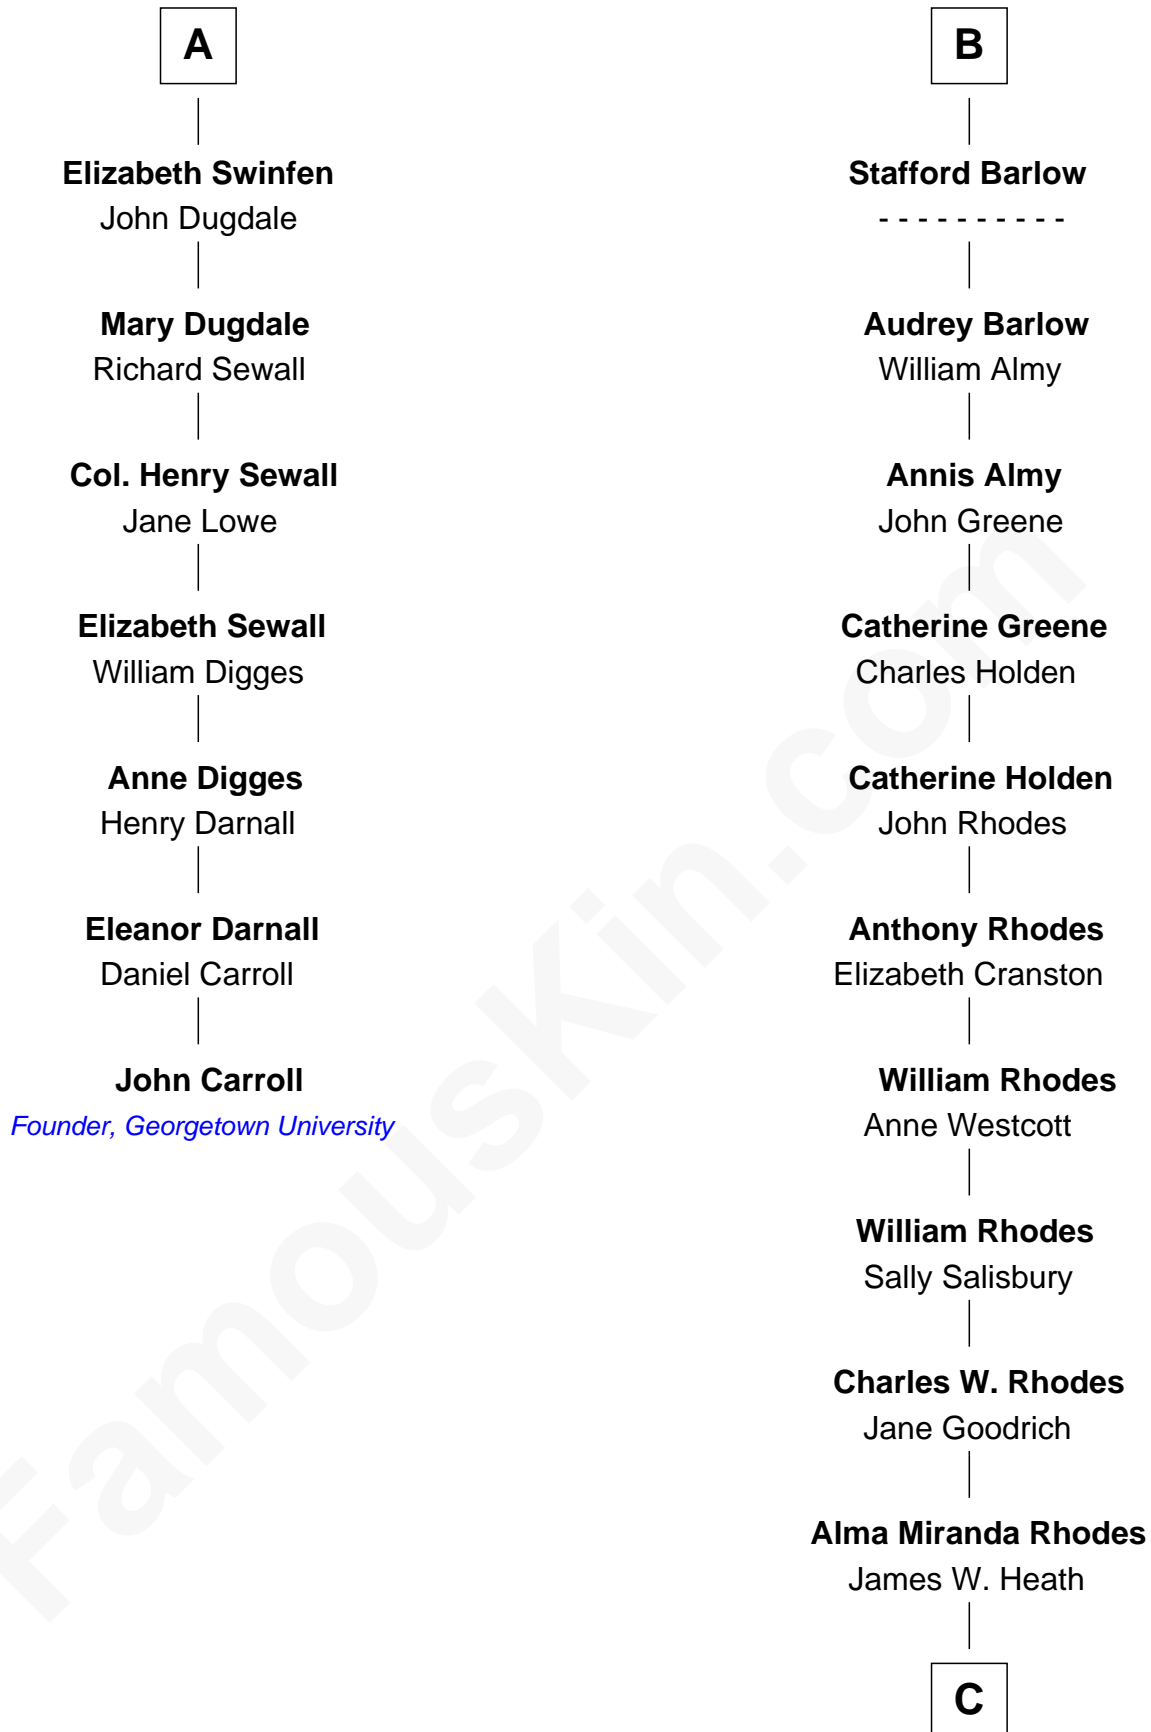

FamousKin.com Relationship Chart of

John Carroll

Founder of Georgetown University

13th cousin 7 times removed of

Sarah Palin

9th Governor of Alaska

Sir John Stafford

Margaret Stafford

C

Charles R. Heath
Alice Adeline Oriel

Charles Francis Heath
Nellie Marie Brandt

Charles Richard Heath
Sarah Sheeran

Sarah Palin
9th Governor of Alaska

FamousKin.com