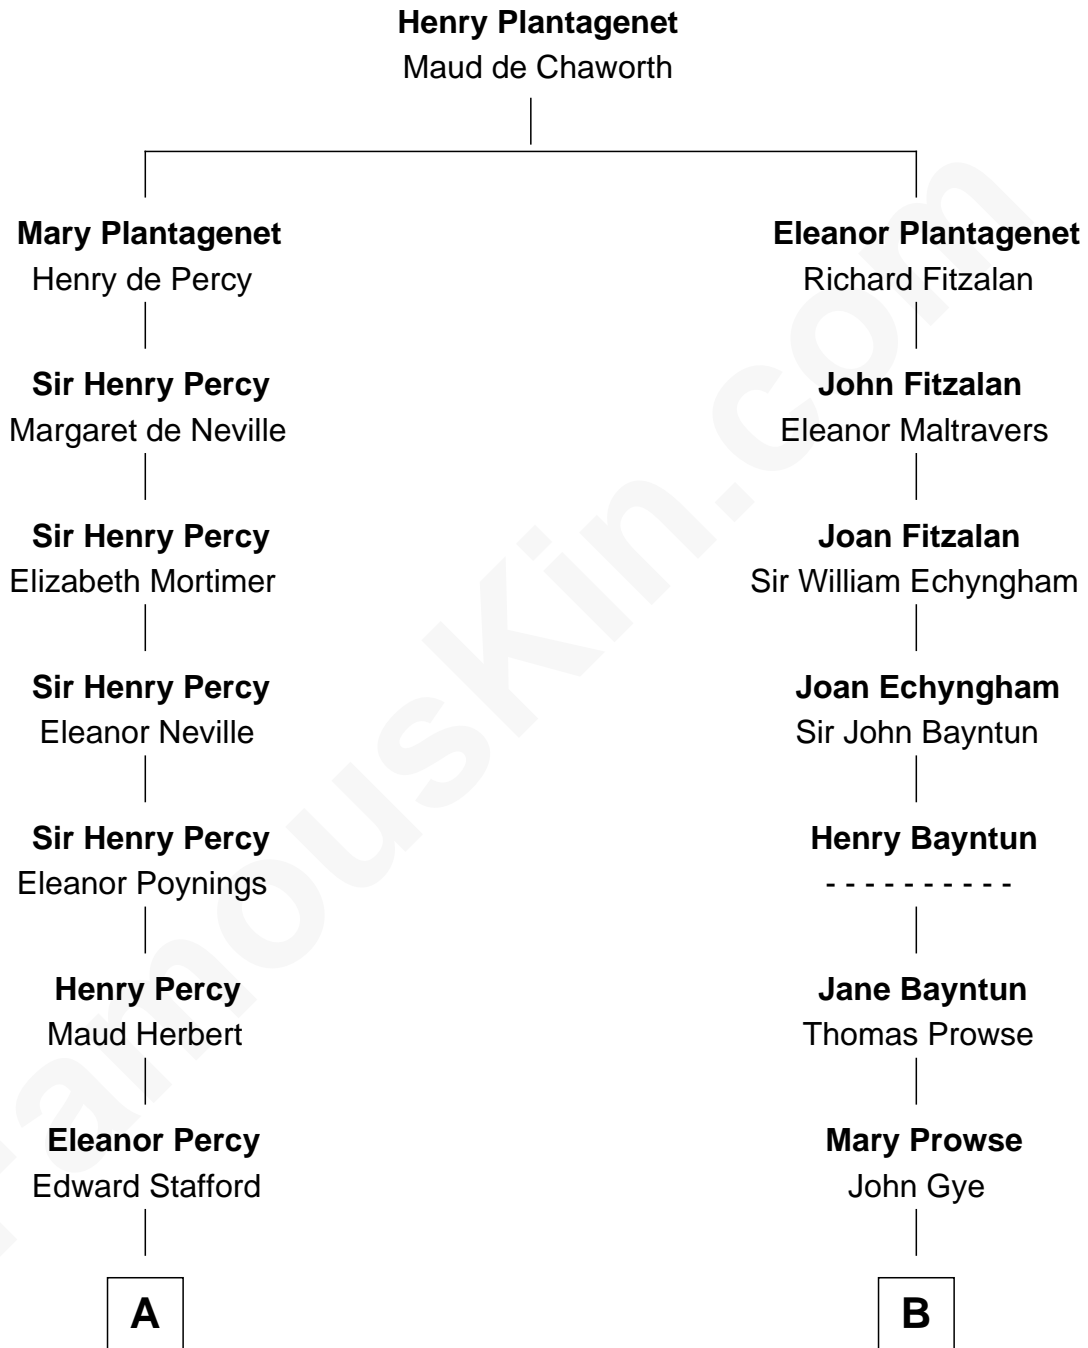

FamousKin.com

Relationship Chart of

John Carroll

Founder of Georgetown University

15th cousin 4 times removed of

Sarah Palin

9th Governor of Alaska

C

Nellie Marie Brandt
Charles Francis Heath

Charles Richard Heath
Sarah Sheeran

Sarah Palin
9th Governor of Alaska

FamousKin.com