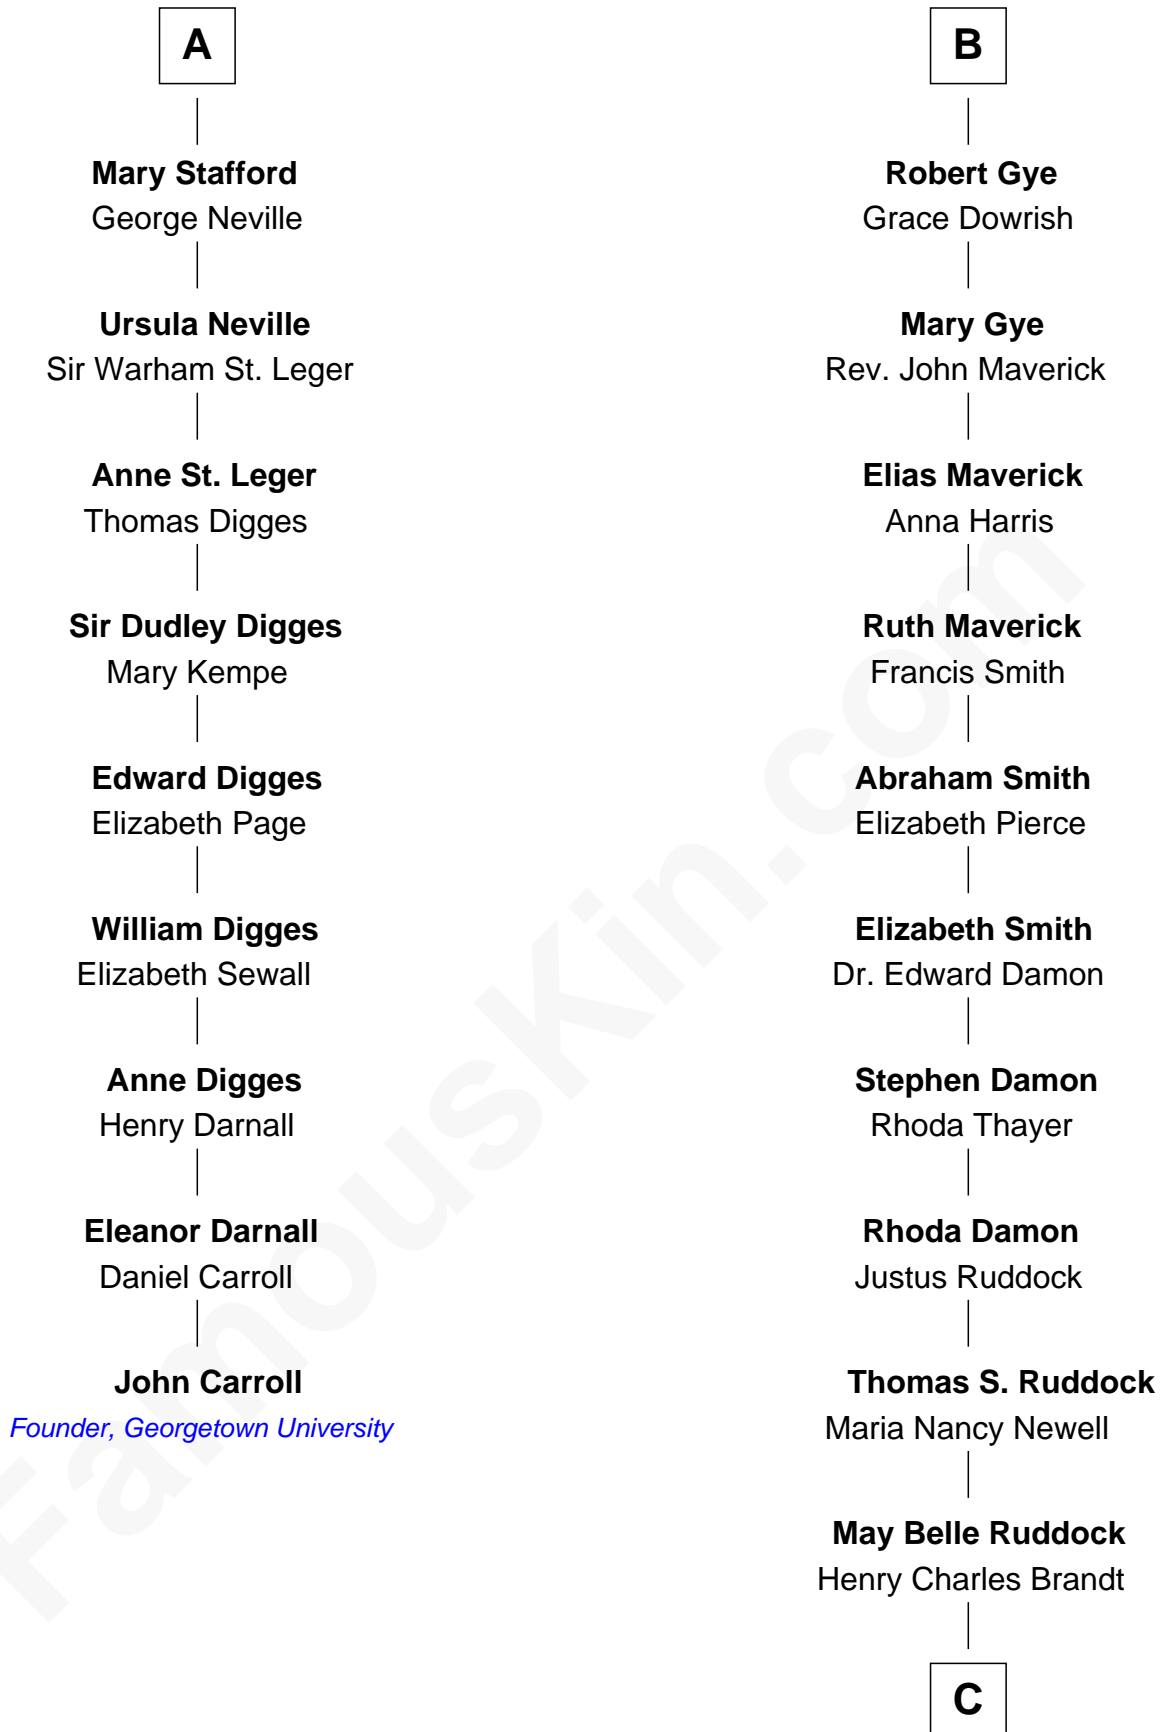

FamousKin.com

Relationship Chart of

John Carroll

Founder of Georgetown University

15th cousin 4 times removed of

Sarah Palin

9th Governor of Alaska

C

Nellie Marie Brandt
Charles Francis Heath

Charles Richard Heath
Sarah Sheeran

Sarah Palin
9th Governor of Alaska

FamousKin.com