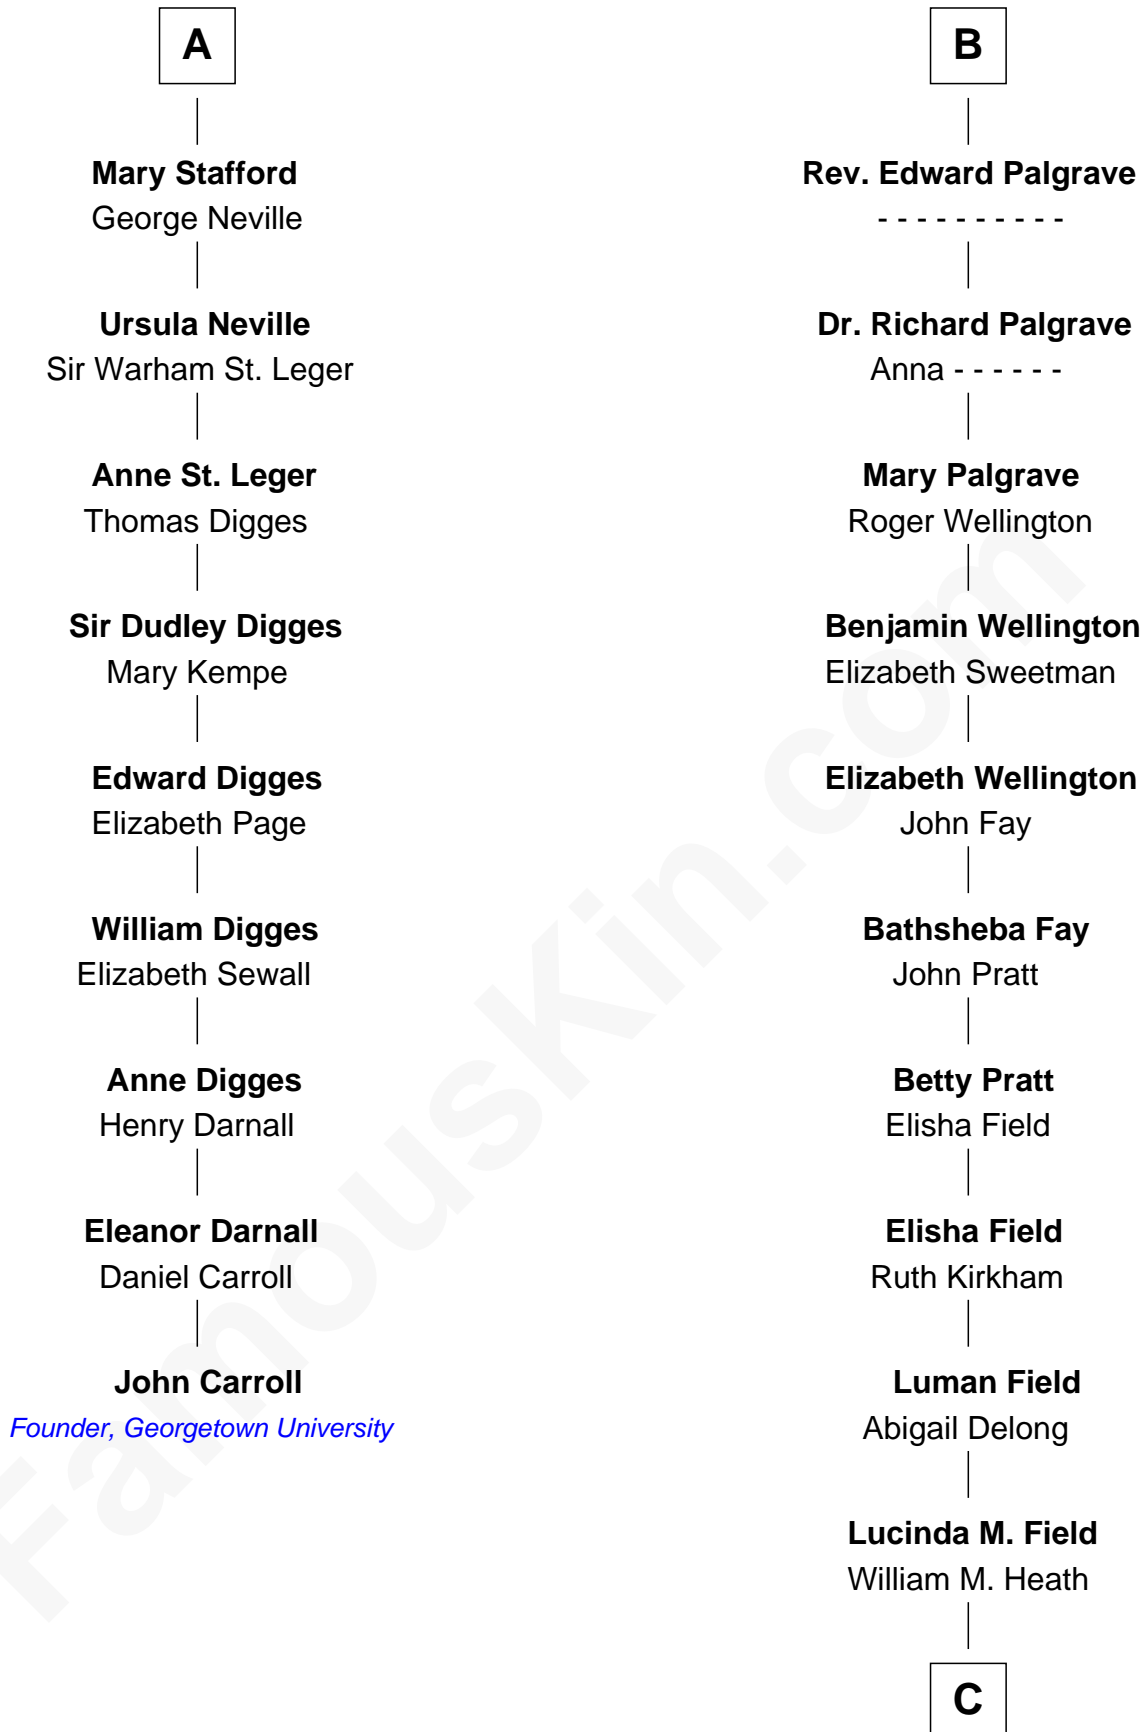

# FamousKin.com Relationship Chart of

**John Carroll**

*Founder of Georgetown University*

15th cousin 6 times removed of

**Sarah Palin**

*9th Governor of Alaska*

**Elizabeth de Badlesmere**

*with husband*  
*Sir Edmund Mortimer*

**Elizabeth Mortimer**  
Sir Henry Percy

**Elizabeth Goushill**  
Sir Robert Wingfield

**Sir Henry Percy**  
Eleanor Neville

**Elizabeth Wingfield**  
Sir William Brandon

**Sir Henry Percy**  
Eleanor Poynings

**Eleanor Brandon**  
John Glemham

**Henry Percy**  
Maud Herbert

**Anne Glemham**  
Henry Palgrave

**Eleanor Percy**  
Edward Stafford

**Thomas Palgrave**  
Alice Gunton

**A**

**B**

**C**

**James W. Heath**  
Alma Miranda Rhodes

**Charles R. Heath**  
Alice Adeline Oriel

**Charles Francis Heath**  
Nellie Marie Brandt

**Charles Richard Heath**  
Sarah Sheeran

**Sarah Palin**  
*9th Governor of Alaska*