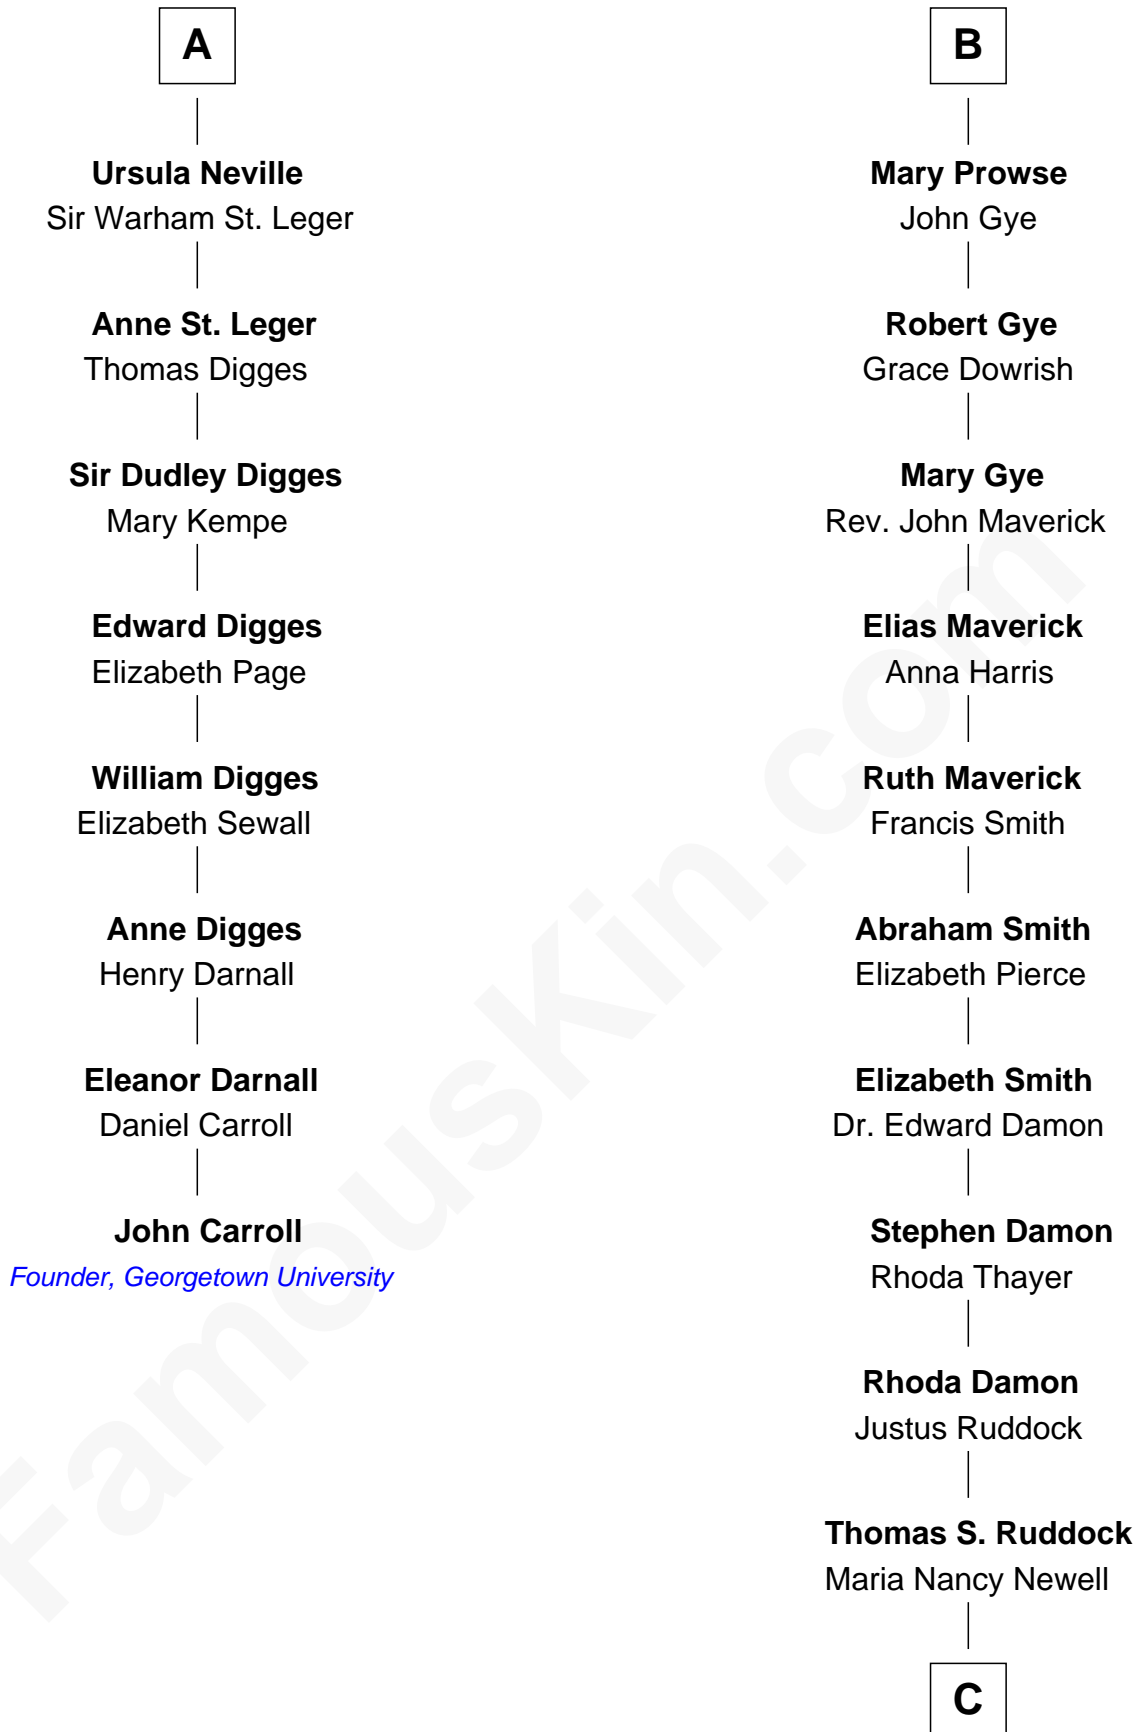

FamousKin.com Relationship Chart of

John Carroll

Founder of Georgetown University

14th cousin 6 times removed of

Sarah Palin

9th Governor of Alaska

Sir Maurice de Berkeley

Eve la Zouche

John Maltravers

Sir John Maltravers

Gwenthin - - - - -

Eleanor Maltravers

John Fitzalan

Joan Fitzalan

Sir William Echyngham

Joan Echyngham

Sir John Bayntun

Henry Bayntun

- - - - -

Jane Bayntun

Thomas Prowse

B

C

—
May Belle Ruddock
Henry Charles Brandt

—
Nellie Marie Brandt
Charles Francis Heath

—
Charles Richard Heath
Sarah Sheeran

—
Sarah Palin
9th Governor of Alaska

FamousKin.com