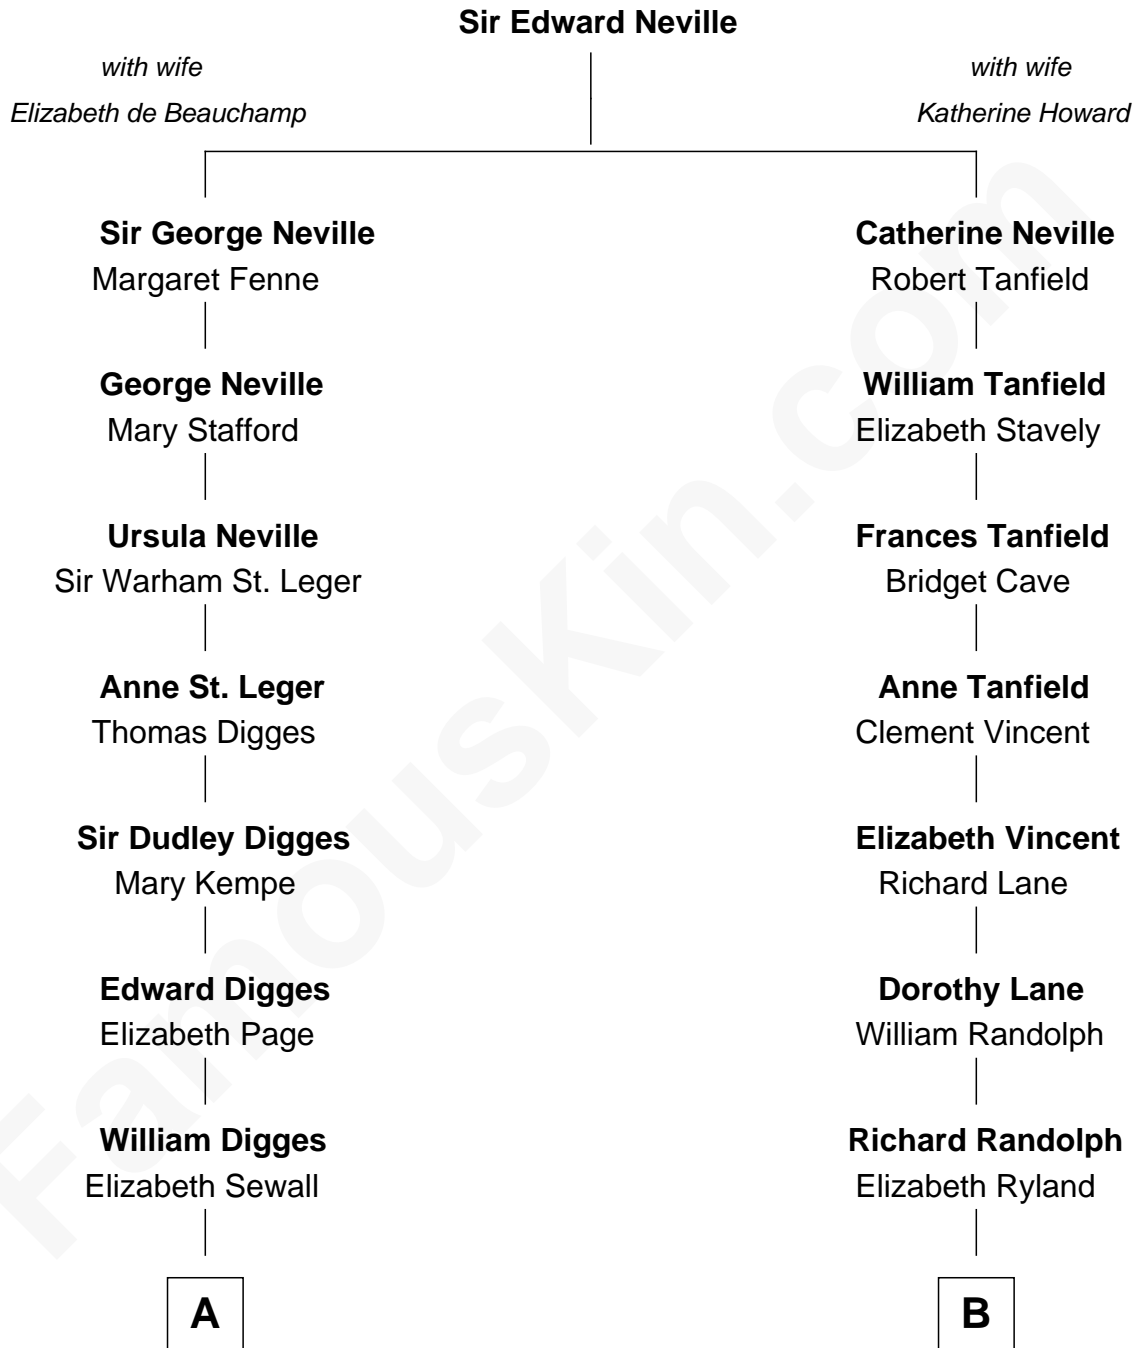

FamousKin.com

Relationship Chart of

John Carroll

Founder of Georgetown University

9th cousin 1 time removed of

Thomas Jefferson

3rd U.S. President and Signer of the Declaration of Independence

A

Anne Digges
Henry Darnall

Eleanor Darnall
Daniel Carroll

John Carroll
Founder, Georgetown University

B

Col. William Randolph
Mary Isham

Isham Randolph
Jane Rogers

Jane Randolph
Peter Jefferson

Thomas Jefferson
3rd U.S. President