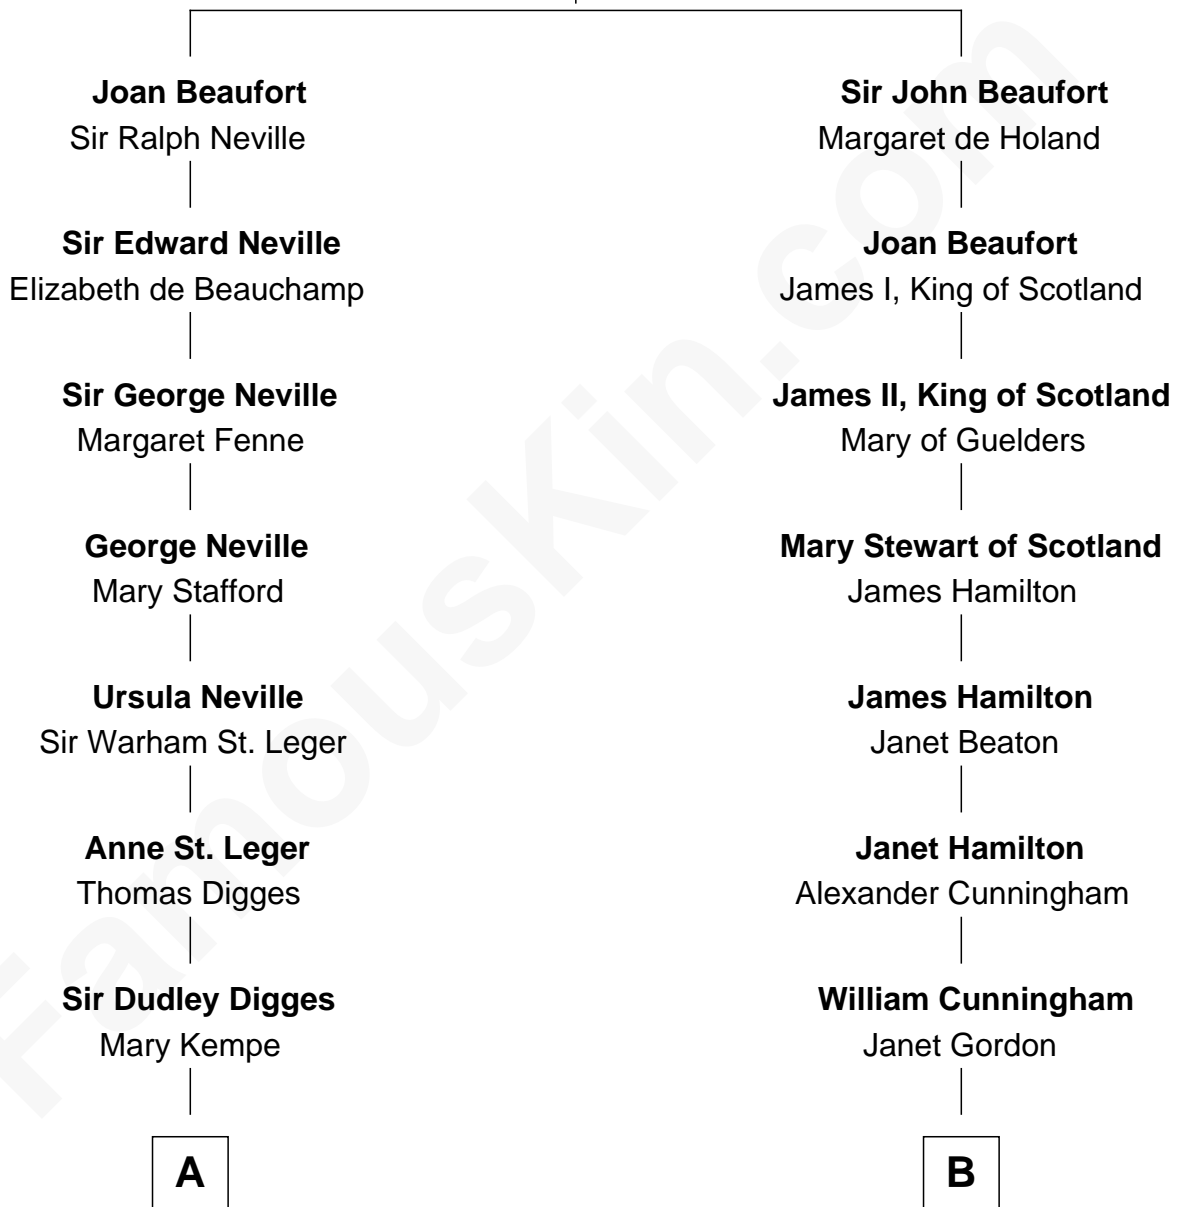

FamousKin.com

Relationship Chart of

John Carroll

Founder of Georgetown University

11th cousin 3 times removed of

Alexander Hamilton

1st U.S. Secretary of the Treasury

John of Gaunt
Katherine Roet

A

Edward Digges
Elizabeth Page

William Digges
Elizabeth Sewall

Anne Digges
Henry Darnall

Eleanor Darnall
Daniel Carroll

John Carroll
Founder, Georgetown University

B

Elizabeth Cunningham
Alexander Cunningham