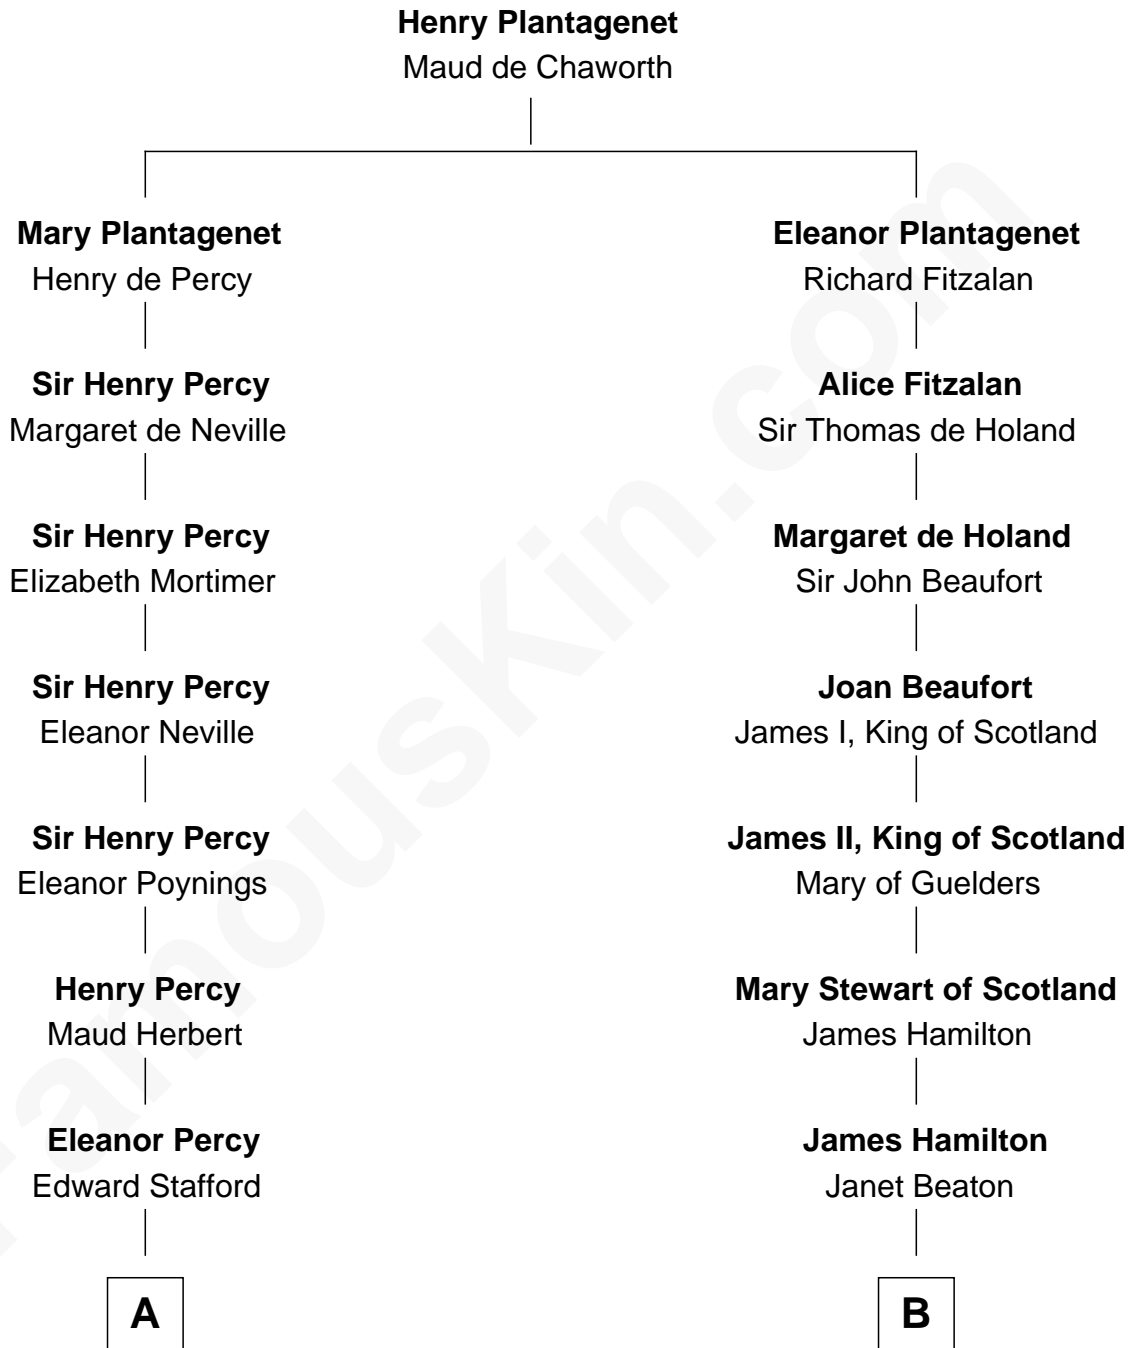

FamousKin.com

Relationship Chart of

John Carroll

Founder of Georgetown University

15th cousin 1 time removed of

Alexander Hamilton

1st U.S. Secretary of the Treasury

A

Mary Stafford
George Neville

Ursula Neville
Sir Warham St. Leger

Anne St. Leger
Thomas Digges

Sir Dudley Digges
Mary Kempe

Edward Digges
Elizabeth Page

William Digges
Elizabeth Sewall

Anne Digges
Henry Darnall

Eleanor Darnall
Daniel Carroll

John Carroll

Founder, Georgetown University

B

Janet Hamilton
Alexander Cunningham

William Cunningham
Janet Gordon

Elizabeth Cunningham
Alexander Cunningham

William Cunningham
Elizabeth Stewart

William Cunningham
Elizabeth Napier

Alexander Cunningham
Janet Cunningham

Rebecca Cunningham
John Hamilton

Alexander Hamilton
Elizabeth Pollock

James A. Hamilton
Rachel Fawcett

Alexander Hamilton
1st U.S. Secretary of the Treasury