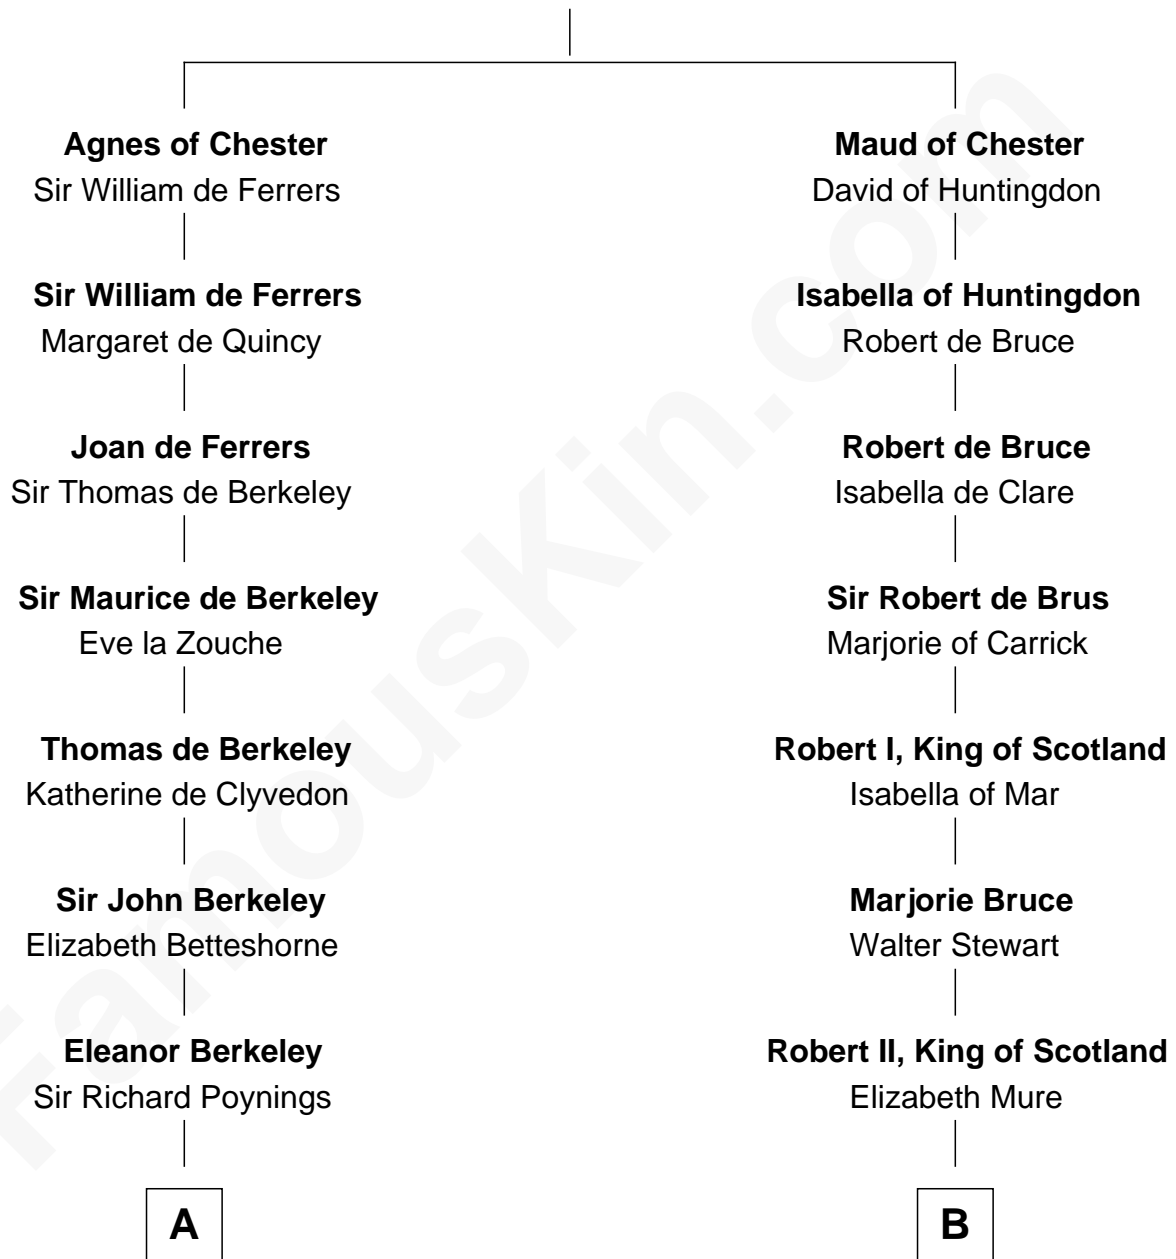

FamousKin.com

Relationship Chart of John Carroll

Founder of Georgetown University

18th cousin 3 times removed of

Alexander Hamilton

1st U.S. Secretary of the Treasury

Bertrade de Montfort

Hugh de Kevelioc

C

Eleanor Darnall

Daniel Carroll

John Carroll

Founder, Georgetown University

D

Alexander Cunningham

Janet Cunningham

Rebecca Cunningham

John Hamilton

Alexander Hamilton

Elizabeth Pollock

James A. Hamilton

Rachel Fawcett

Alexander Hamilton

1st U.S. Secretary of the Treasury