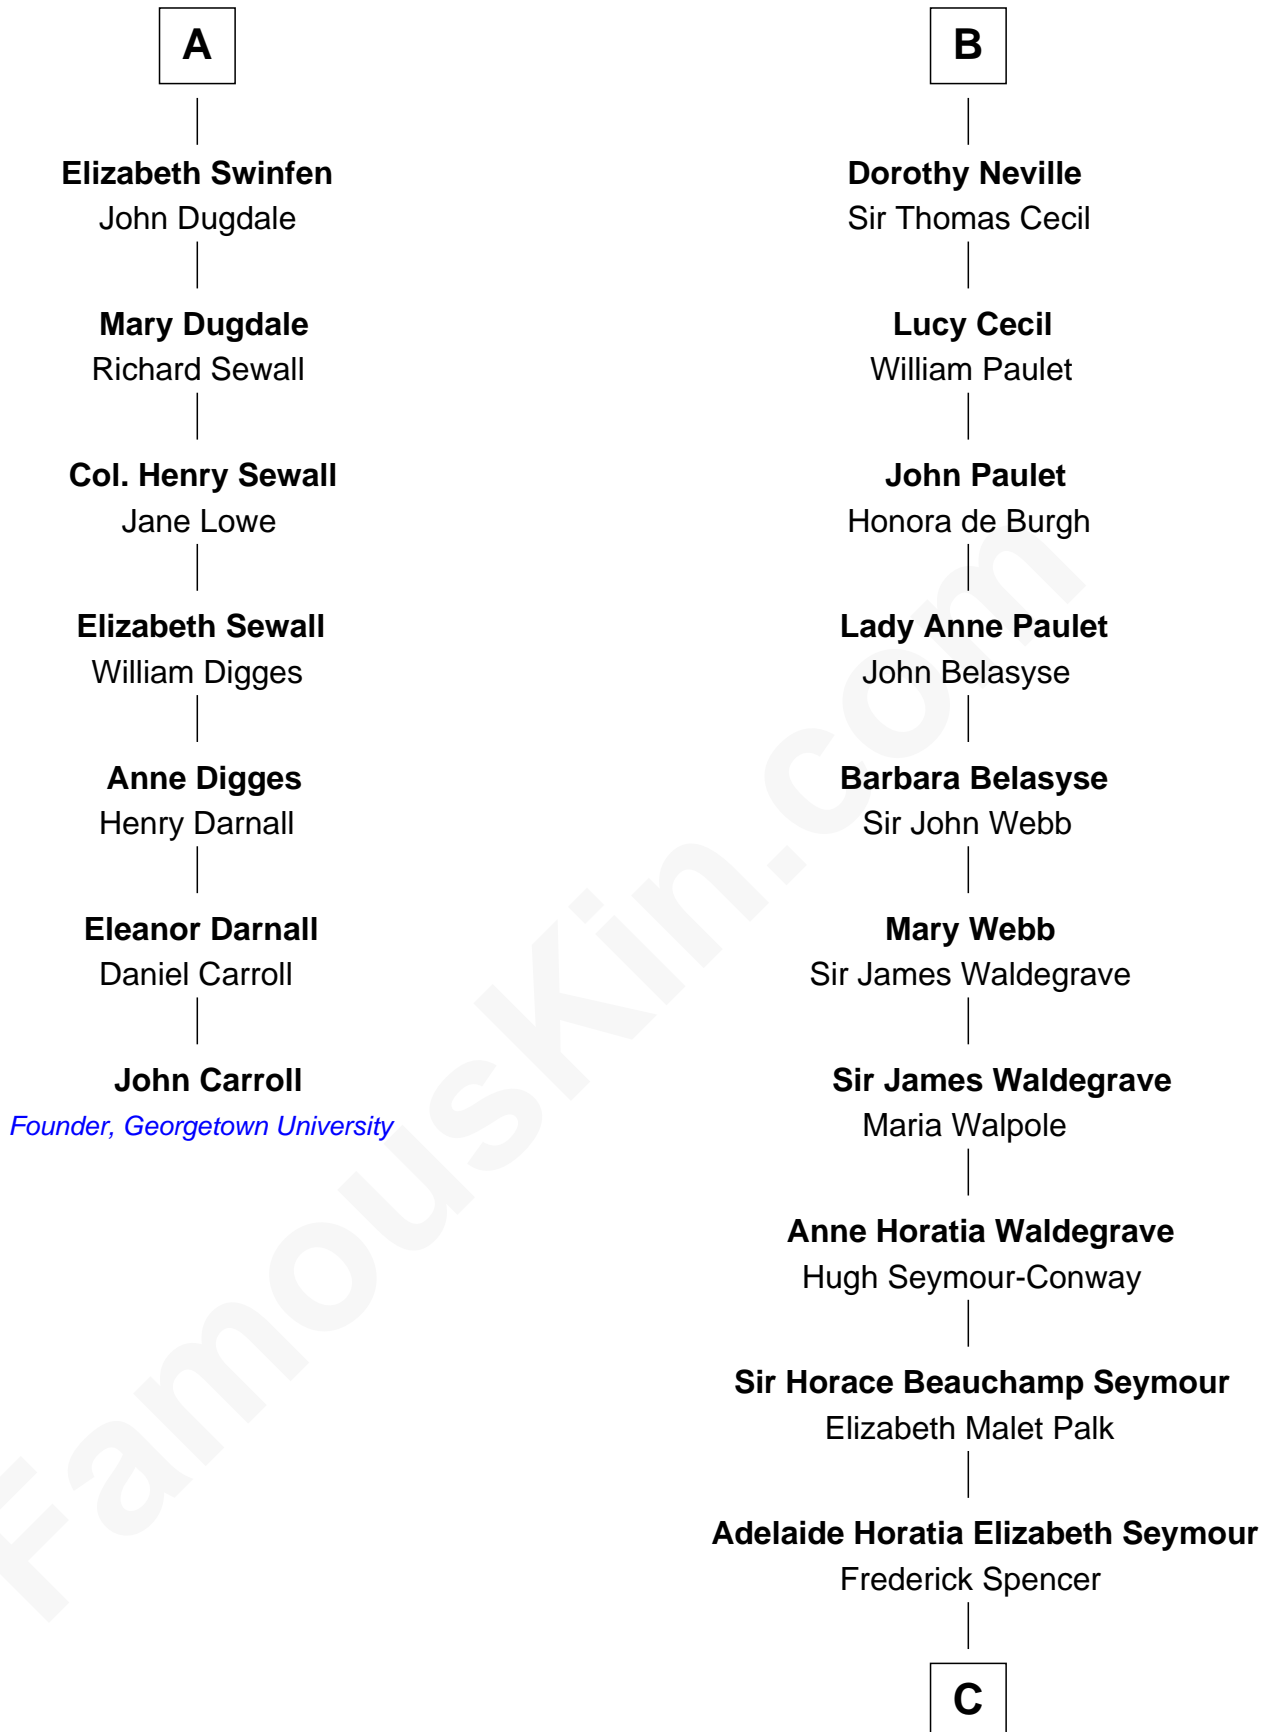

FamousKin.com Relationship Chart of

John Carroll

Founder of Georgetown University

13th cousin 7 times removed of

Princess Diana

Princess of Wales

Sir John Stafford

Margaret Stafford

Sir Humphrey Stafford

Elizabeth Burdet

Sir Humphrey Stafford

Eleanor Aylesbury

Humphrey Stafford

Katherine Fray

Anne Stafford

Sir Richard Neville

John Neville

Dorothy de Vere

John Neville

Lucy Somerset

B

C

Charles Robert Spencer

Margaret Baring