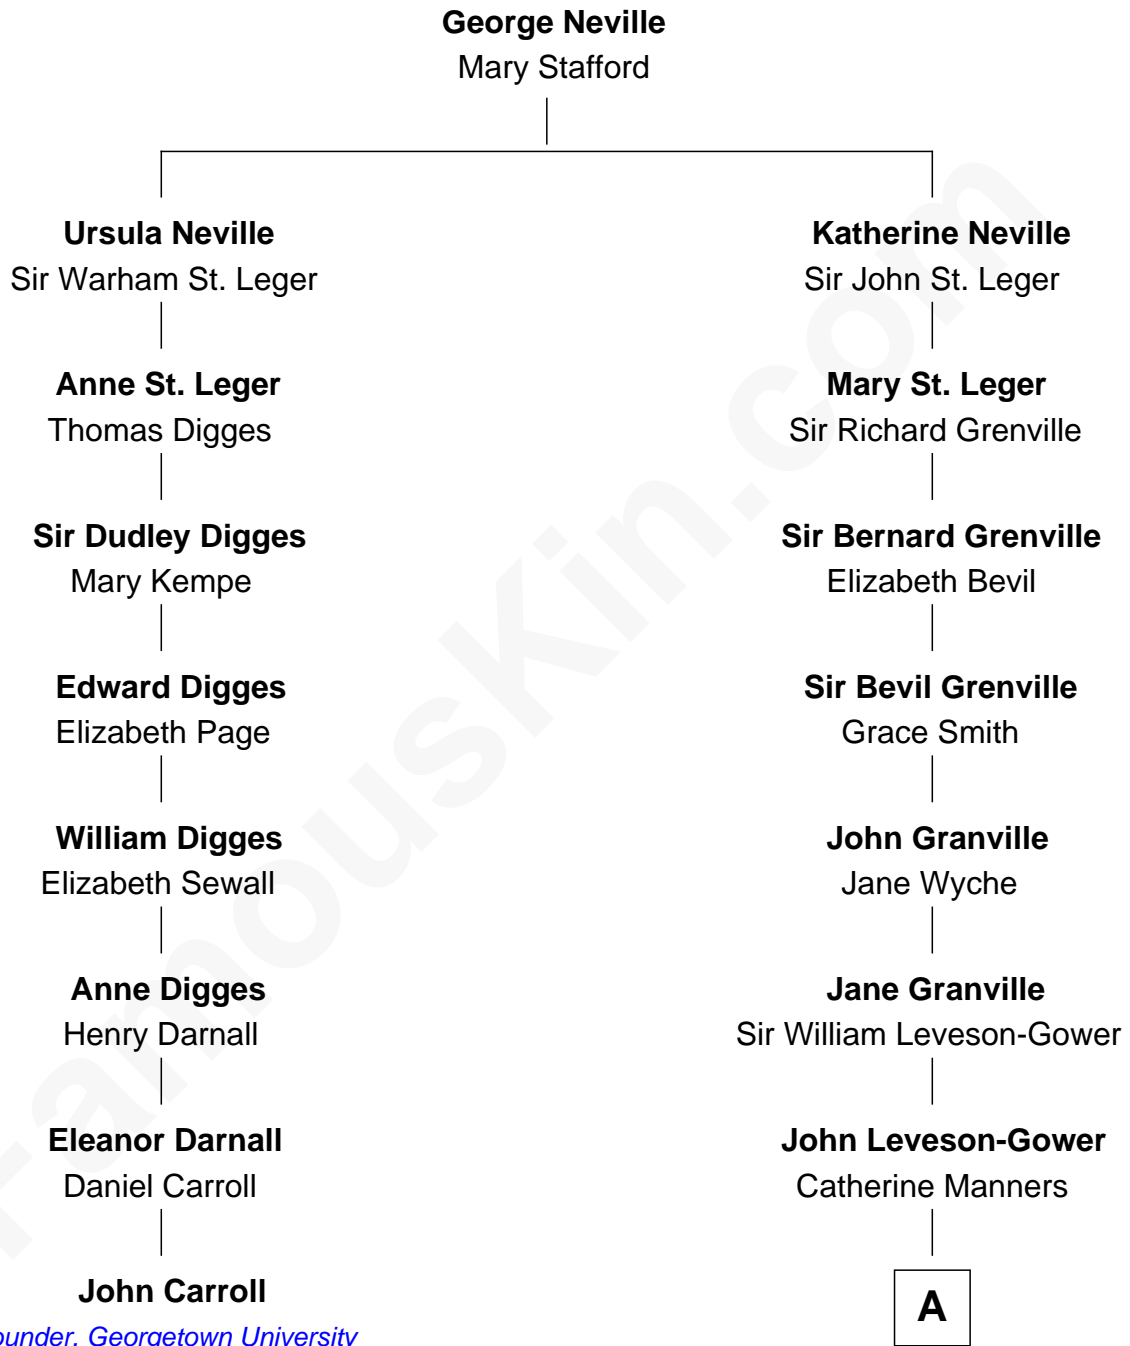

FamousKin.com

Relationship Chart of

John Carroll

Founder of Georgetown University

7th cousin 9 times removed of

Princess Diana

Princess of Wales

A