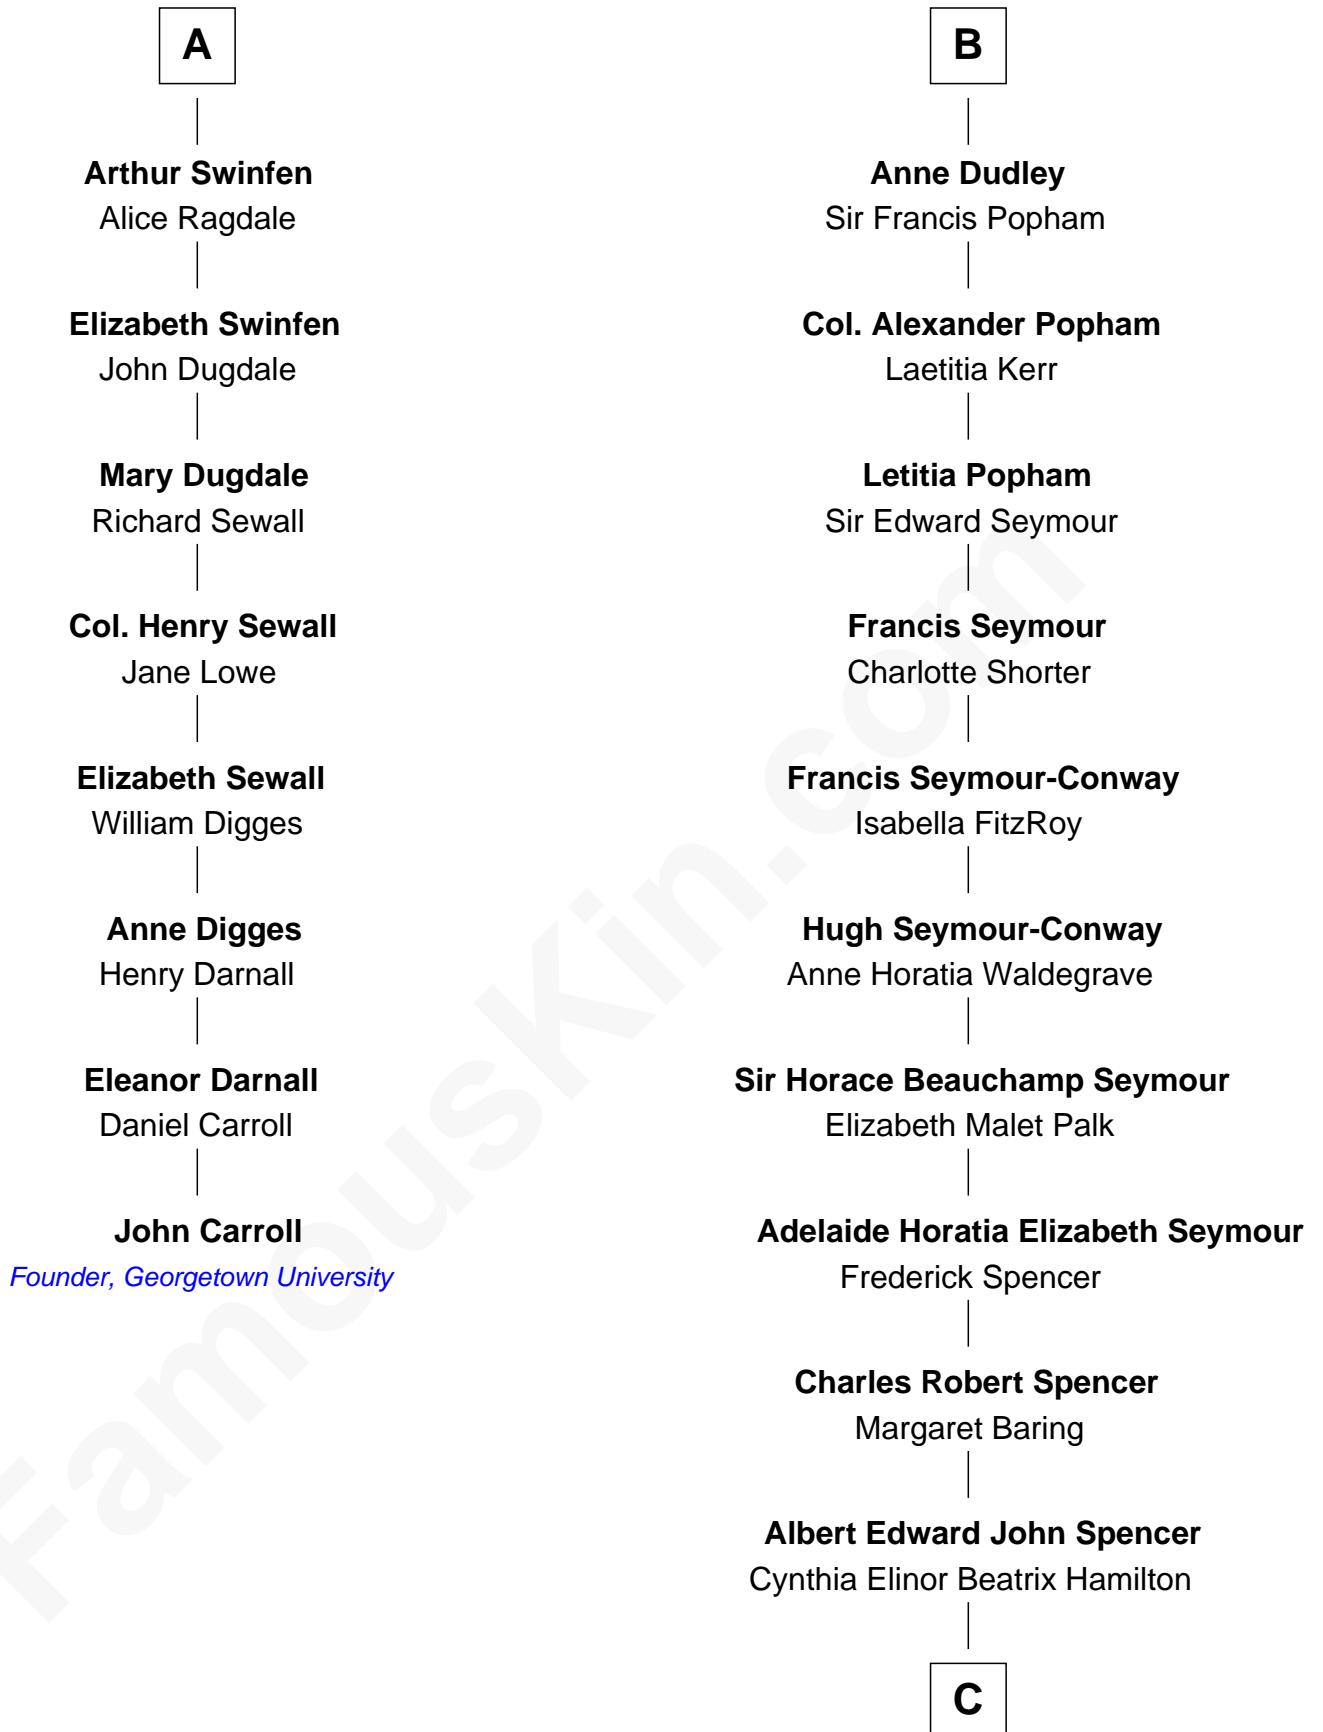

FamousKin.com

Relationship Chart of

John Carroll

Founder of Georgetown University

14th cousin 4 times removed of

Princess Diana

Princess of Wales

C

Edward John Spencer
Frances Ruth Burke Roche

Princess Diana
Princess of Wales

FamousKin.com