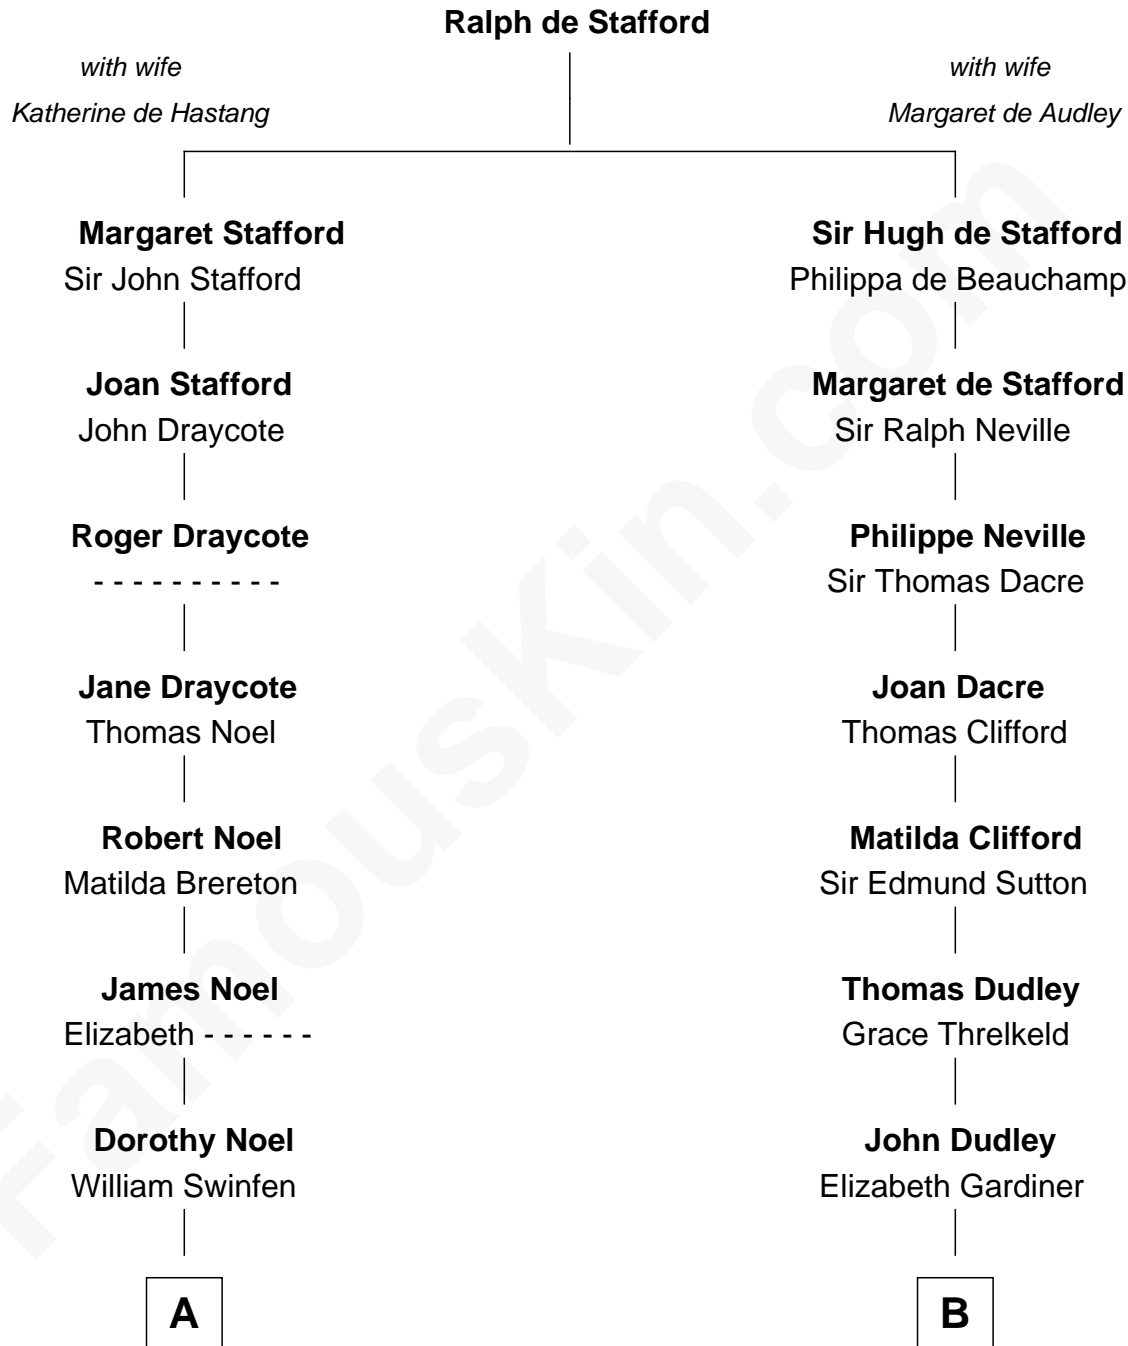

FamousKin.com

Relationship Chart of

John Carroll

Founder of Georgetown University

14th cousin 4 times removed of

Princess Diana

Princess of Wales

C

Edward John Spencer
Frances Ruth Burke Roche

Princess Diana
Princess of Wales

FamousKin.com