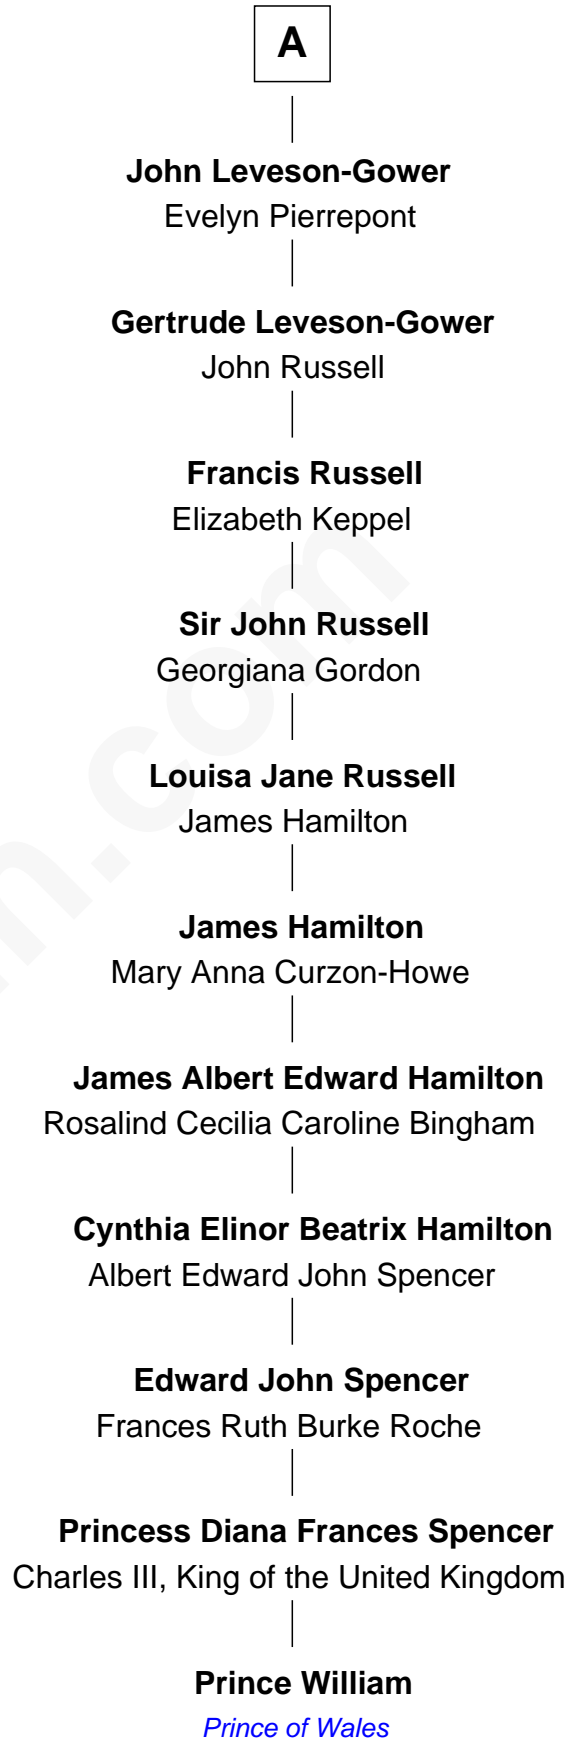

FamousKin.com Relationship Chart of

John Carroll

Founder of Georgetown University

7th cousin 10 times removed of

Prince William

Prince of Wales

George Neville

Mary Stafford

Ursula Neville
Sir Warham St. Leger

Anne St. Leger
Thomas Digges

Sir Dudley Digges
Mary Kempe

Edward Digges
Elizabeth Page

William Digges
Elizabeth Sewall

Anne Digges
Henry Darnall

Eleanor Darnall
Daniel Carroll

John Carroll

Founder, Georgetown University

Katherine Neville
Sir John St. Leger

Mary St. Leger
Sir Richard Grenville

Sir Bernard Grenville
Elizabeth Bevil

Sir Bevil Grenville
Grace Smith

John Granville
Jane Wyche

Jane Granville
Sir William Leveson-Gower

John Leveson-Gower
Catherine Manners

A

William photo by [InSapphoWeTrust](#) (CC BY-SA 2.0)