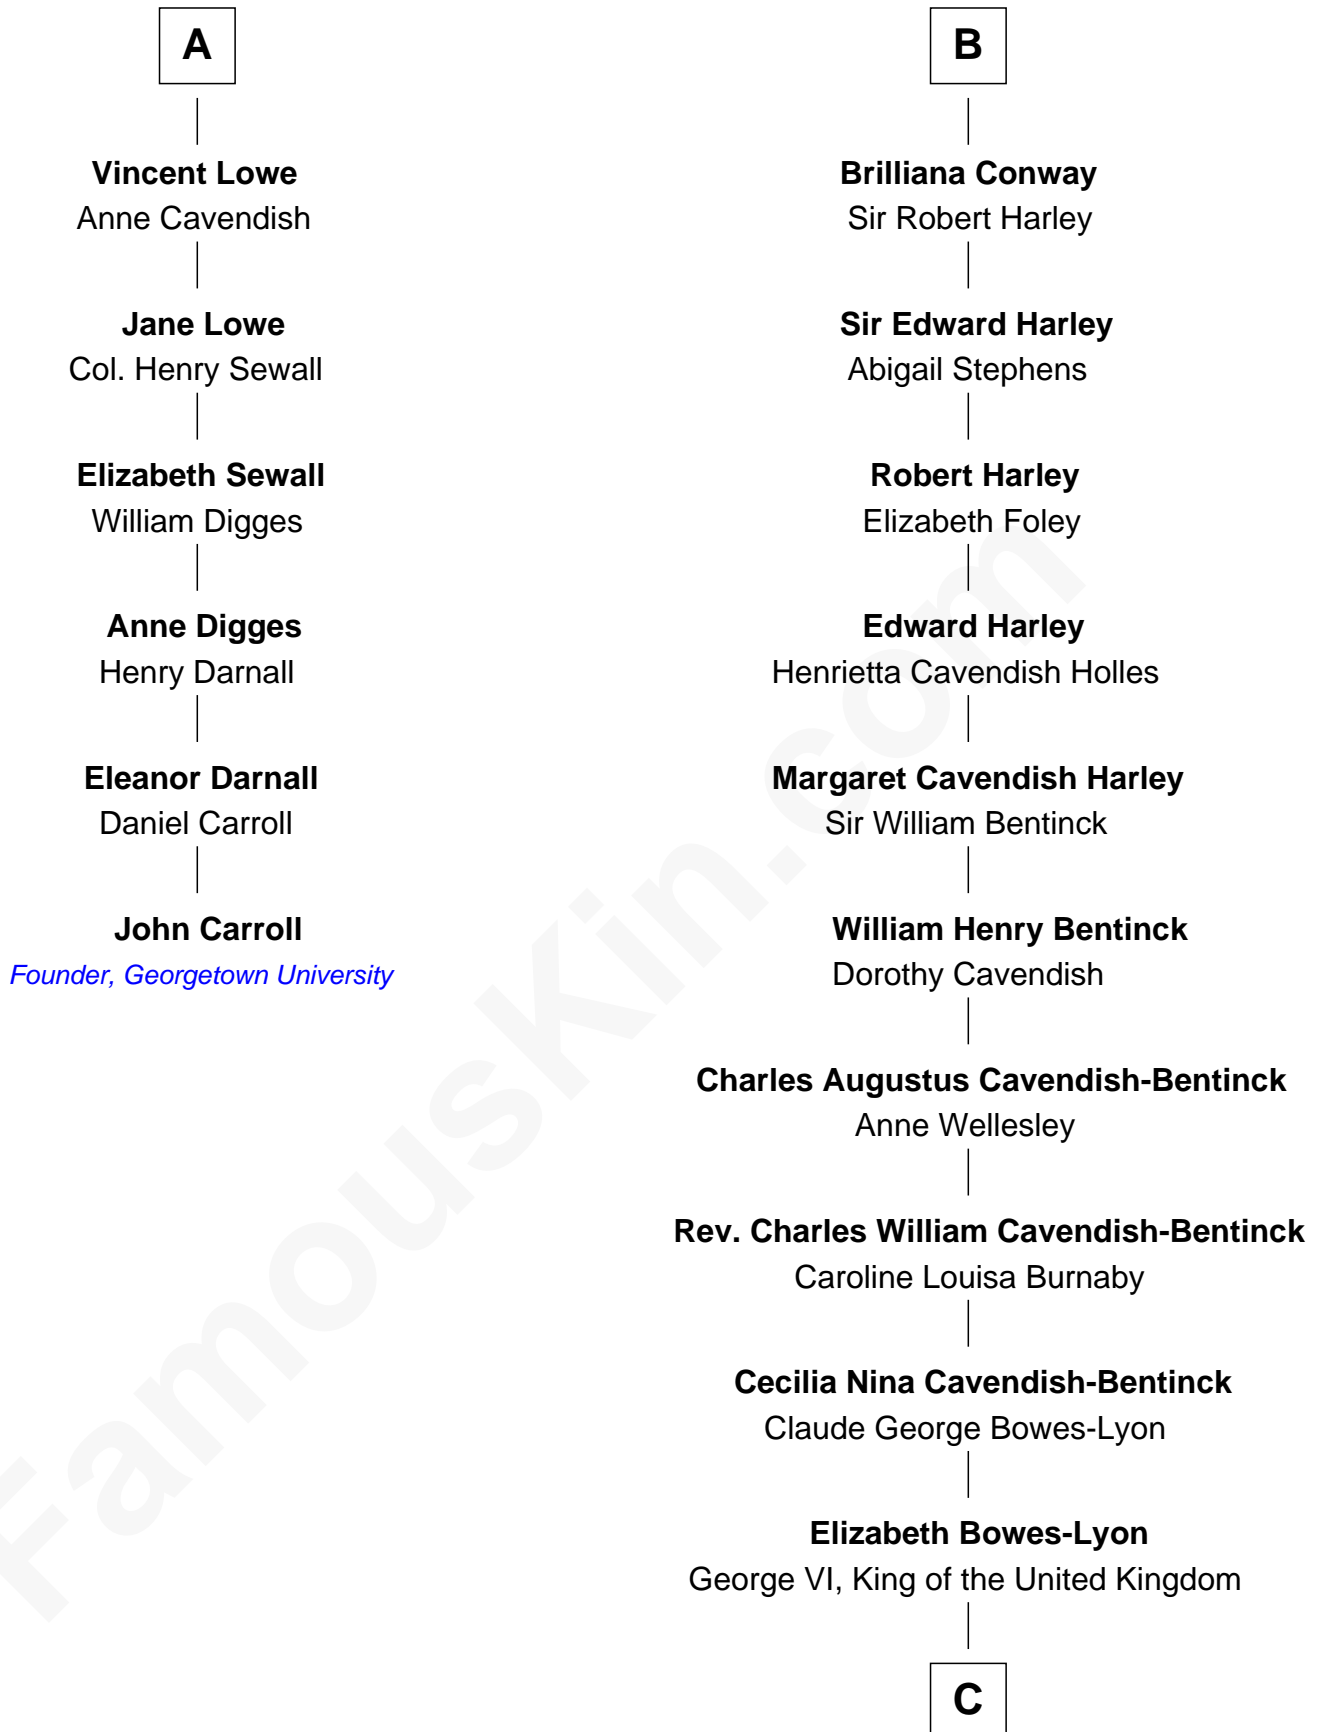

FamousKin.com Relationship Chart of

John Carroll

Founder of Georgetown University

12th cousin 7 times removed of

Prince William

Prince of Wales

Sir Hugh Shirley

Beatrice Brewes