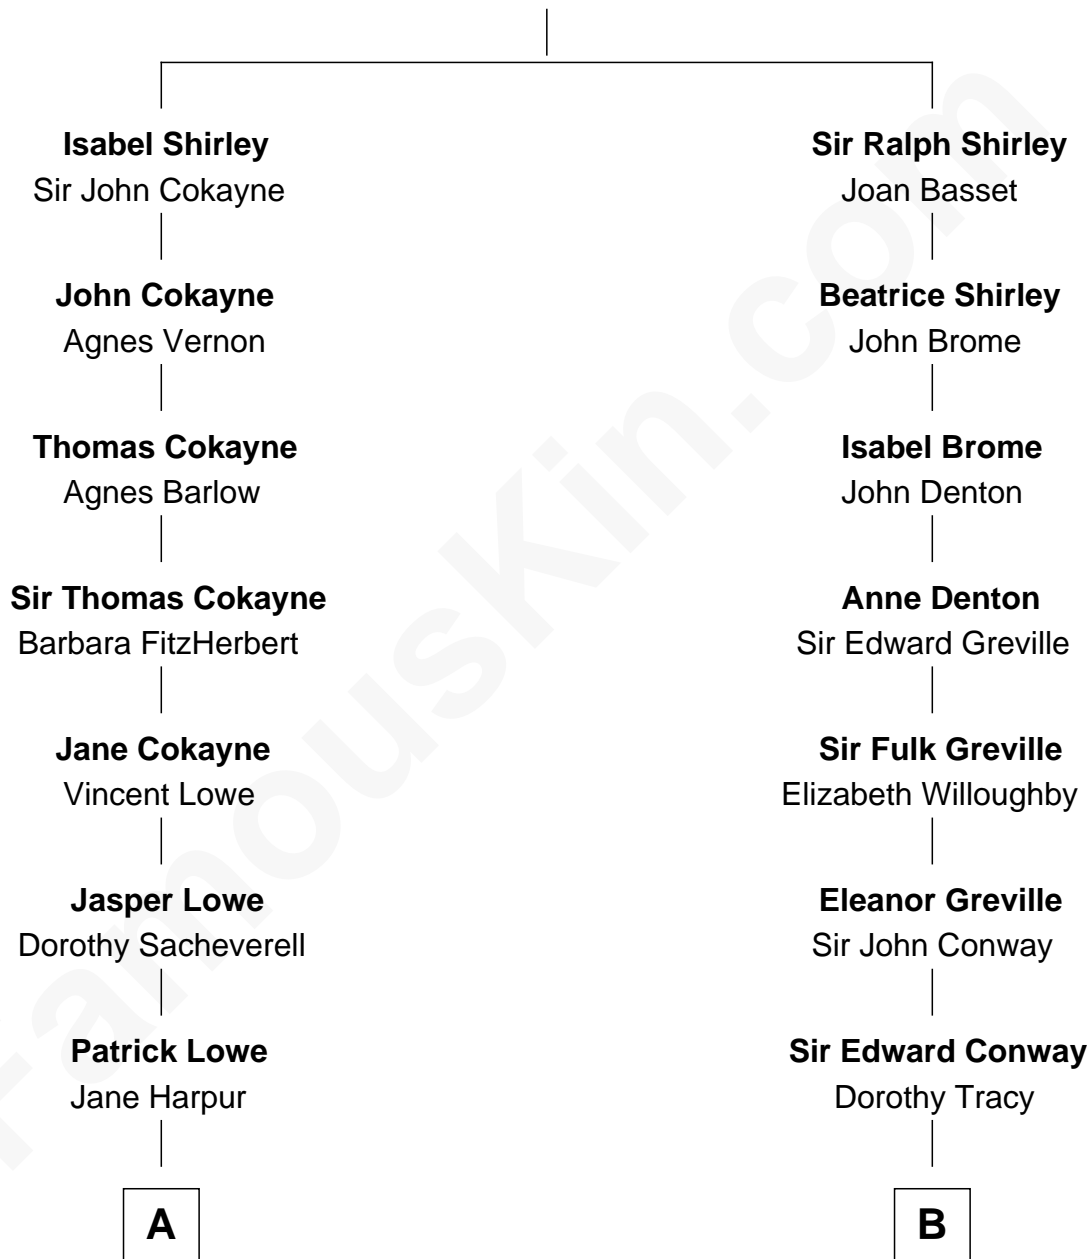

FamousKin.com Relationship Chart of

John Carroll

Founder of Georgetown University

12th cousin 7 times removed of

Prince William

Prince of Wales

Sir Hugh Shirley

Beatrice Brewes

FamousKin.com