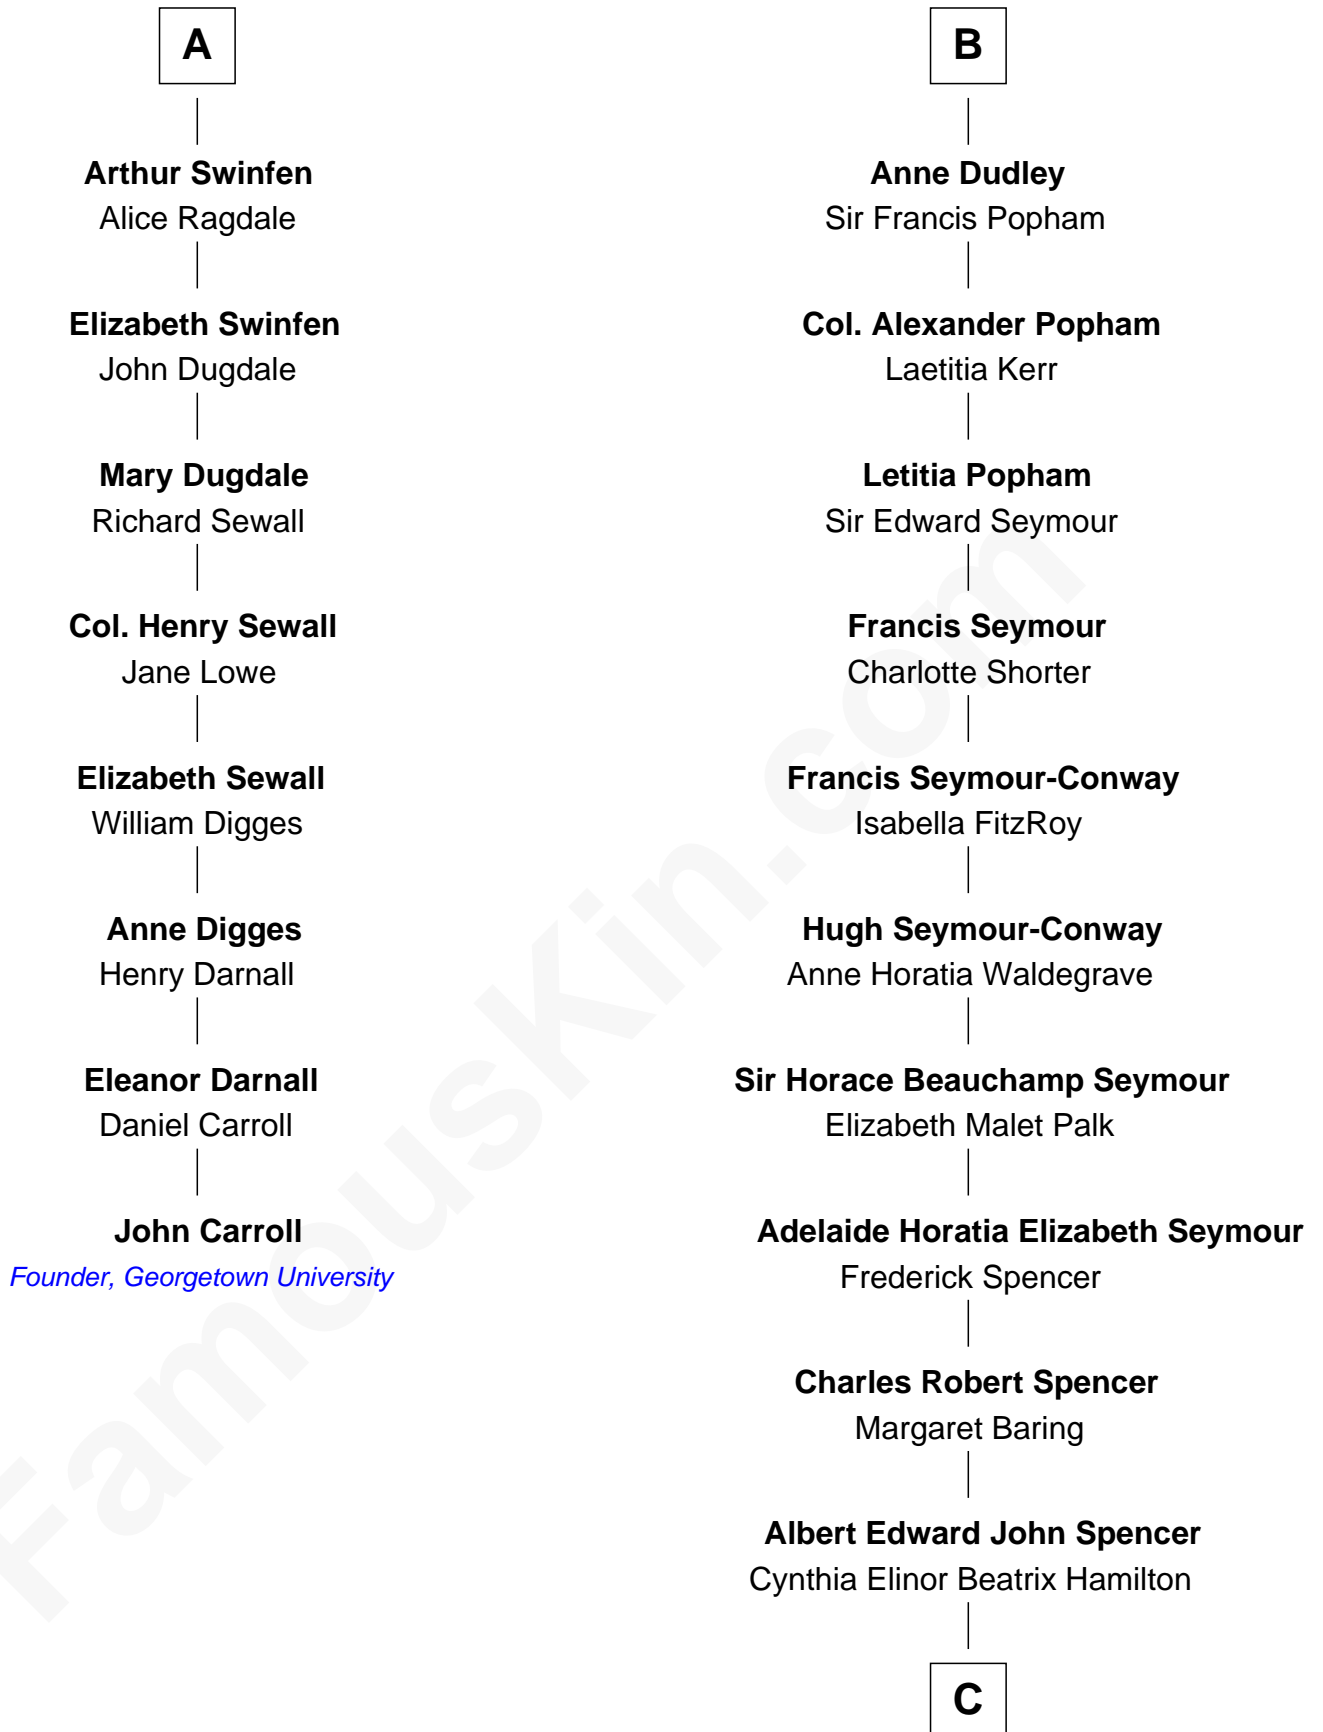

# FamousKin.com Relationship Chart of

**John Carroll**

*Founder of Georgetown University*

14th cousin 5 times removed of

**Prince William**

*Prince of Wales*

**Ralph de Stafford**

*with wife  
Katherine de Hastang*

**Matilda Clifford**

Sir Edmund Sutton

**Thomas Dudley**

Grace Threlkeld

**John Dudley**

Elizabeth Gardiner

**B**

C

**Edward John Spencer**  
Frances Ruth Burke Roche

**Princess Diana Frances Spencer**  
Charles III, King of the United Kingdom

**Prince William**  
*Prince of Wales*

FamousKin.com