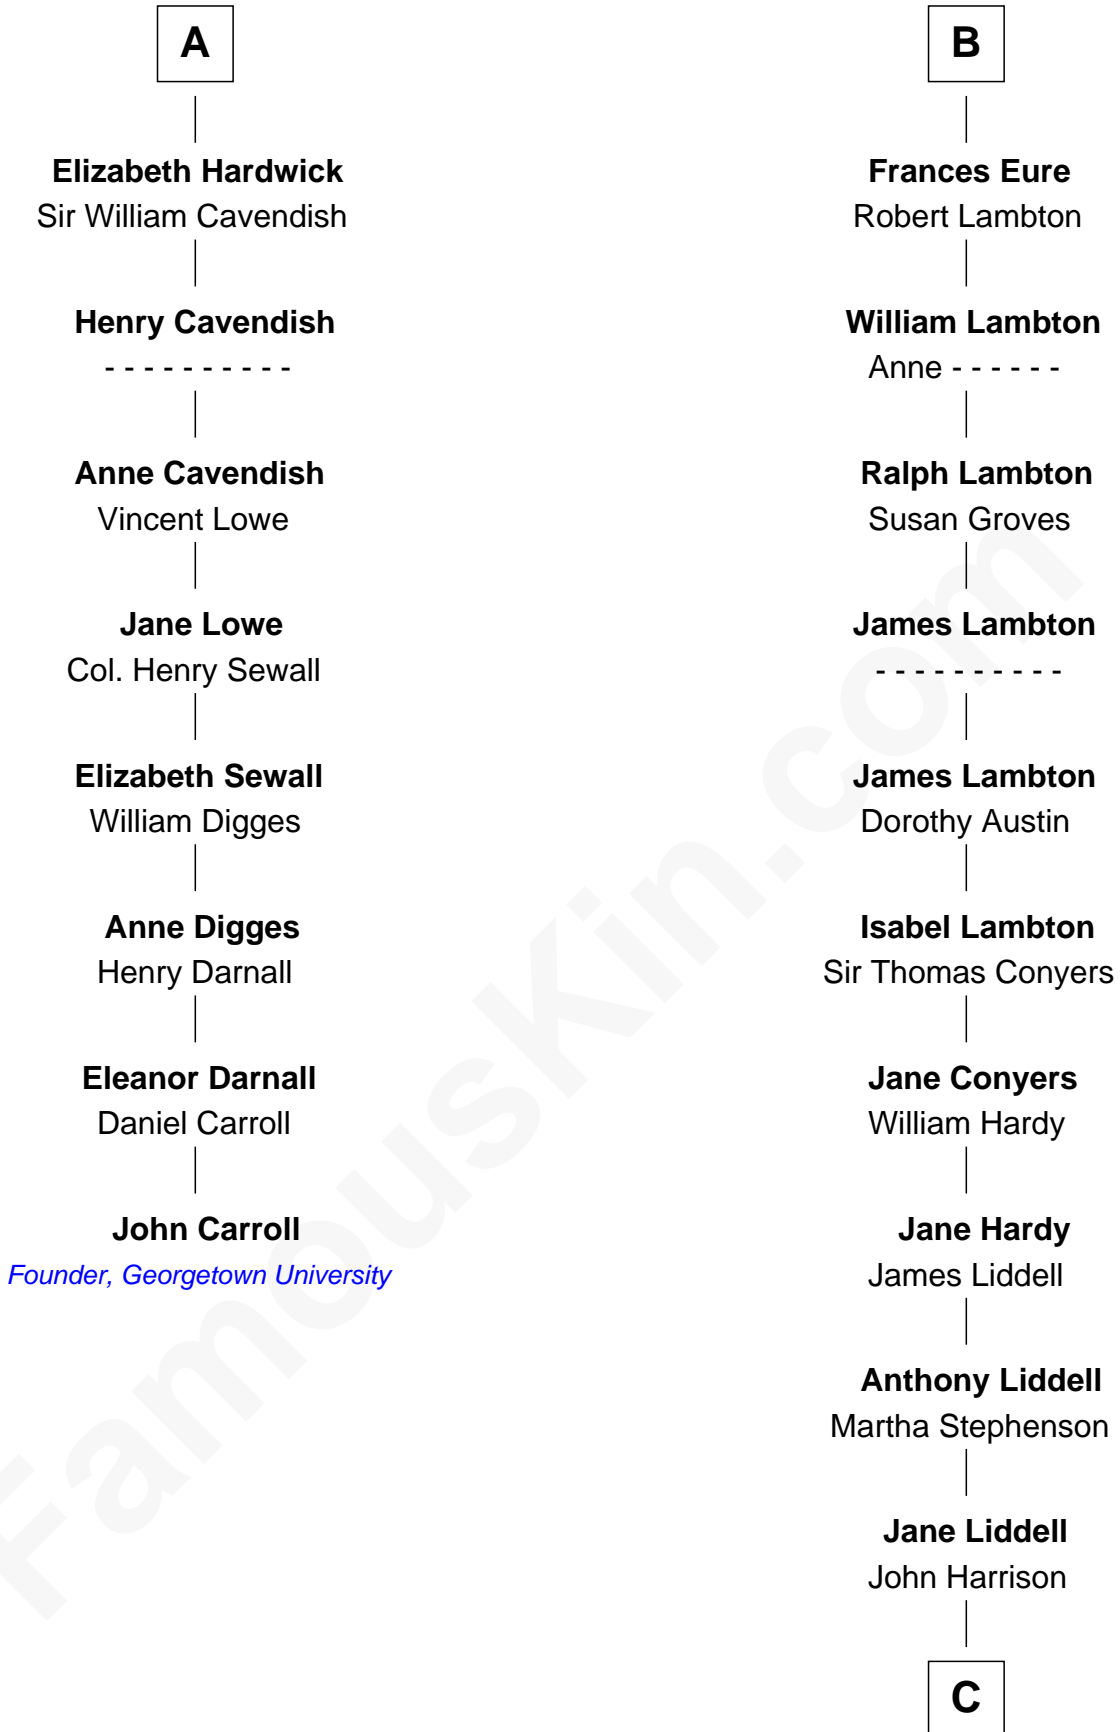

FamousKin.com

Relationship Chart of

John Carroll

Founder of Georgetown University

14th cousin 7 times removed of

Catherine Middleton

Princess of Wales

Edmund Fitzalan

Alice de Warenne

C

John Harrison

Jane Hill

Thomas Harrison

Elizabeth Mary Temple

Dorothy Harrison

Ronald John James Goldsmith