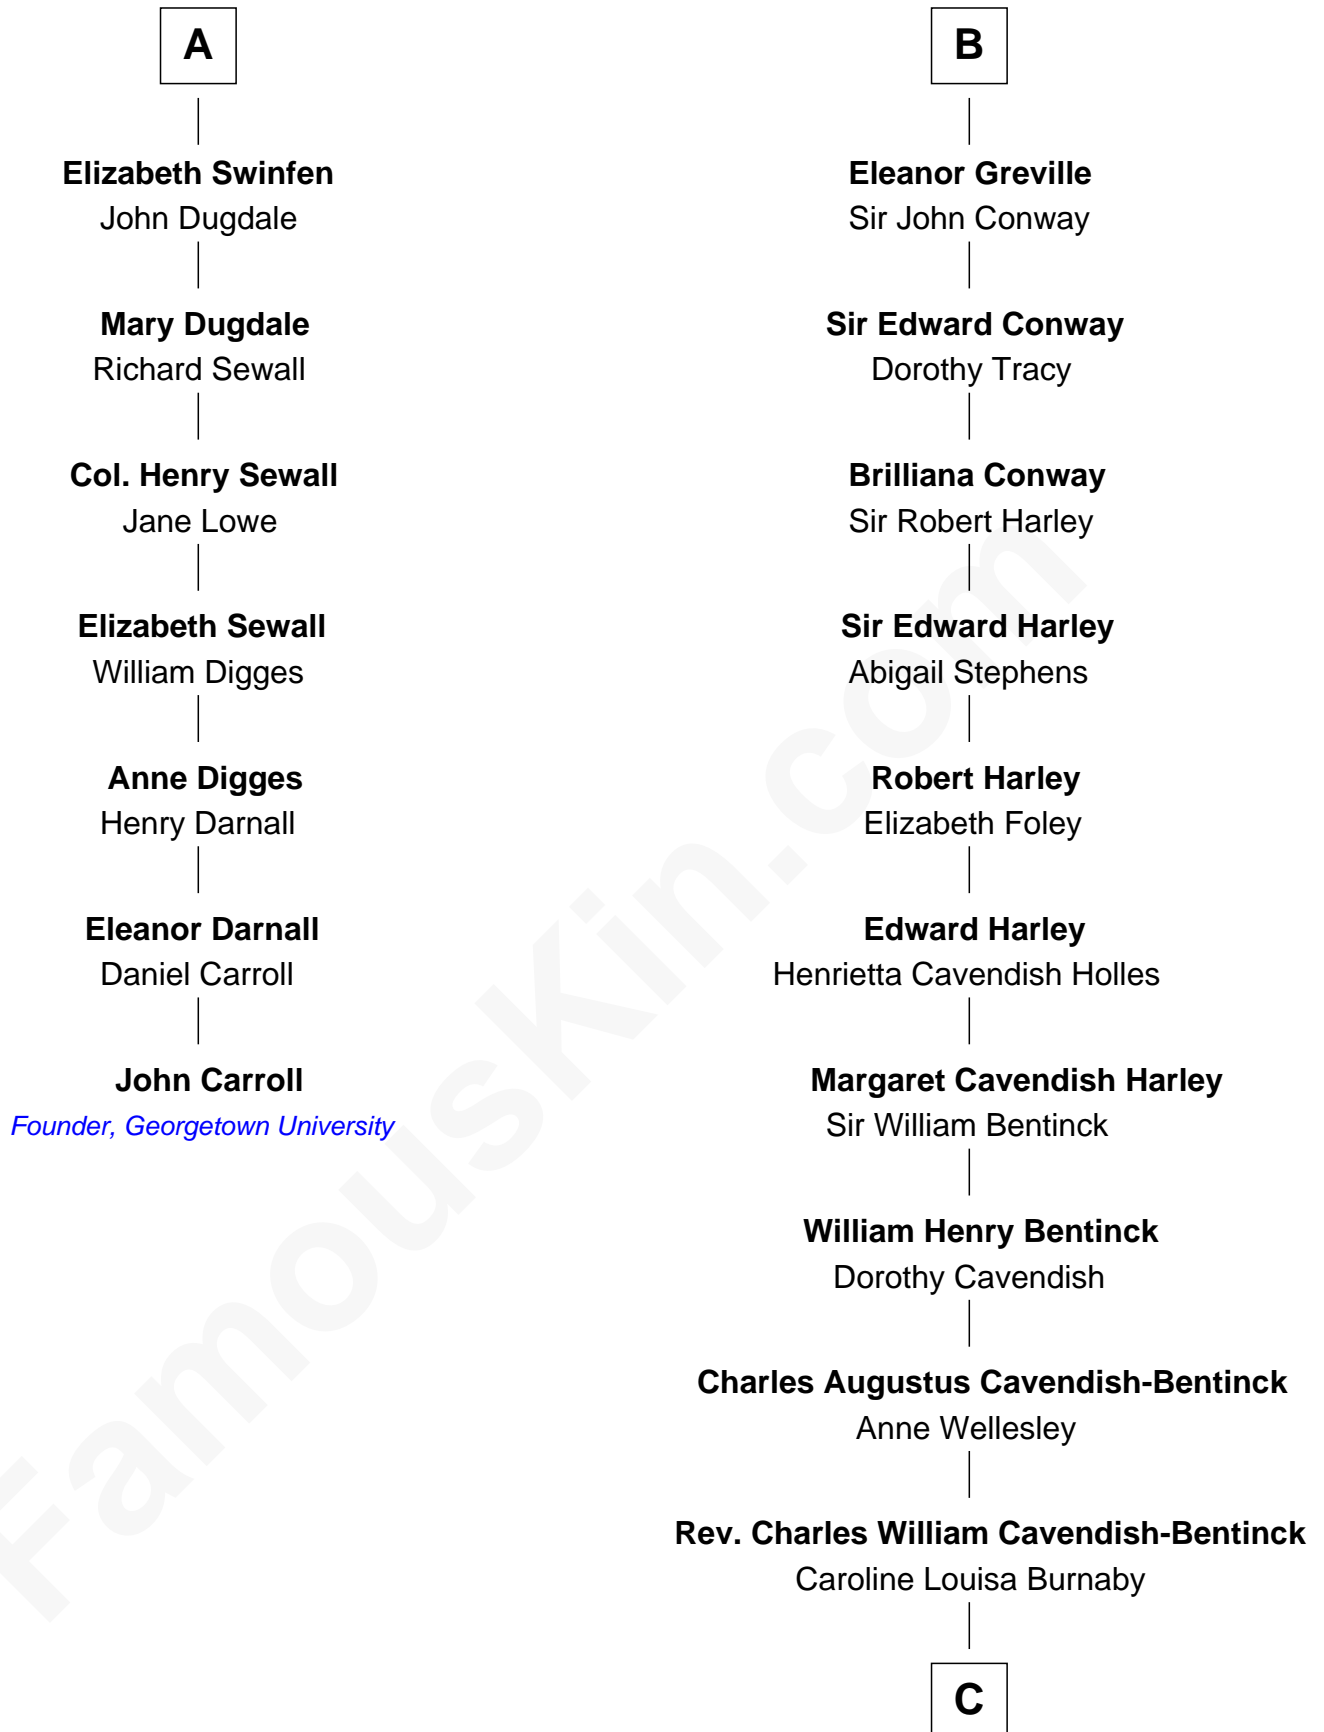

FamousKin.com Relationship Chart of

John Carroll

Founder of Georgetown University

13th cousin 8 times removed of

Prince Harry

Duke of Sussex

Sir John Stafford

Margaret Stafford

C

Cecilia Nina Cavendish-Bentinck

Claude George Bowes-Lyon

Elizabeth Bowes-Lyon

George VI, King of the United Kingdom

Elizabeth II, Queen of the United Kingdom

Prince Philip of Edinburgh

Charles III, King of the United Kingdom