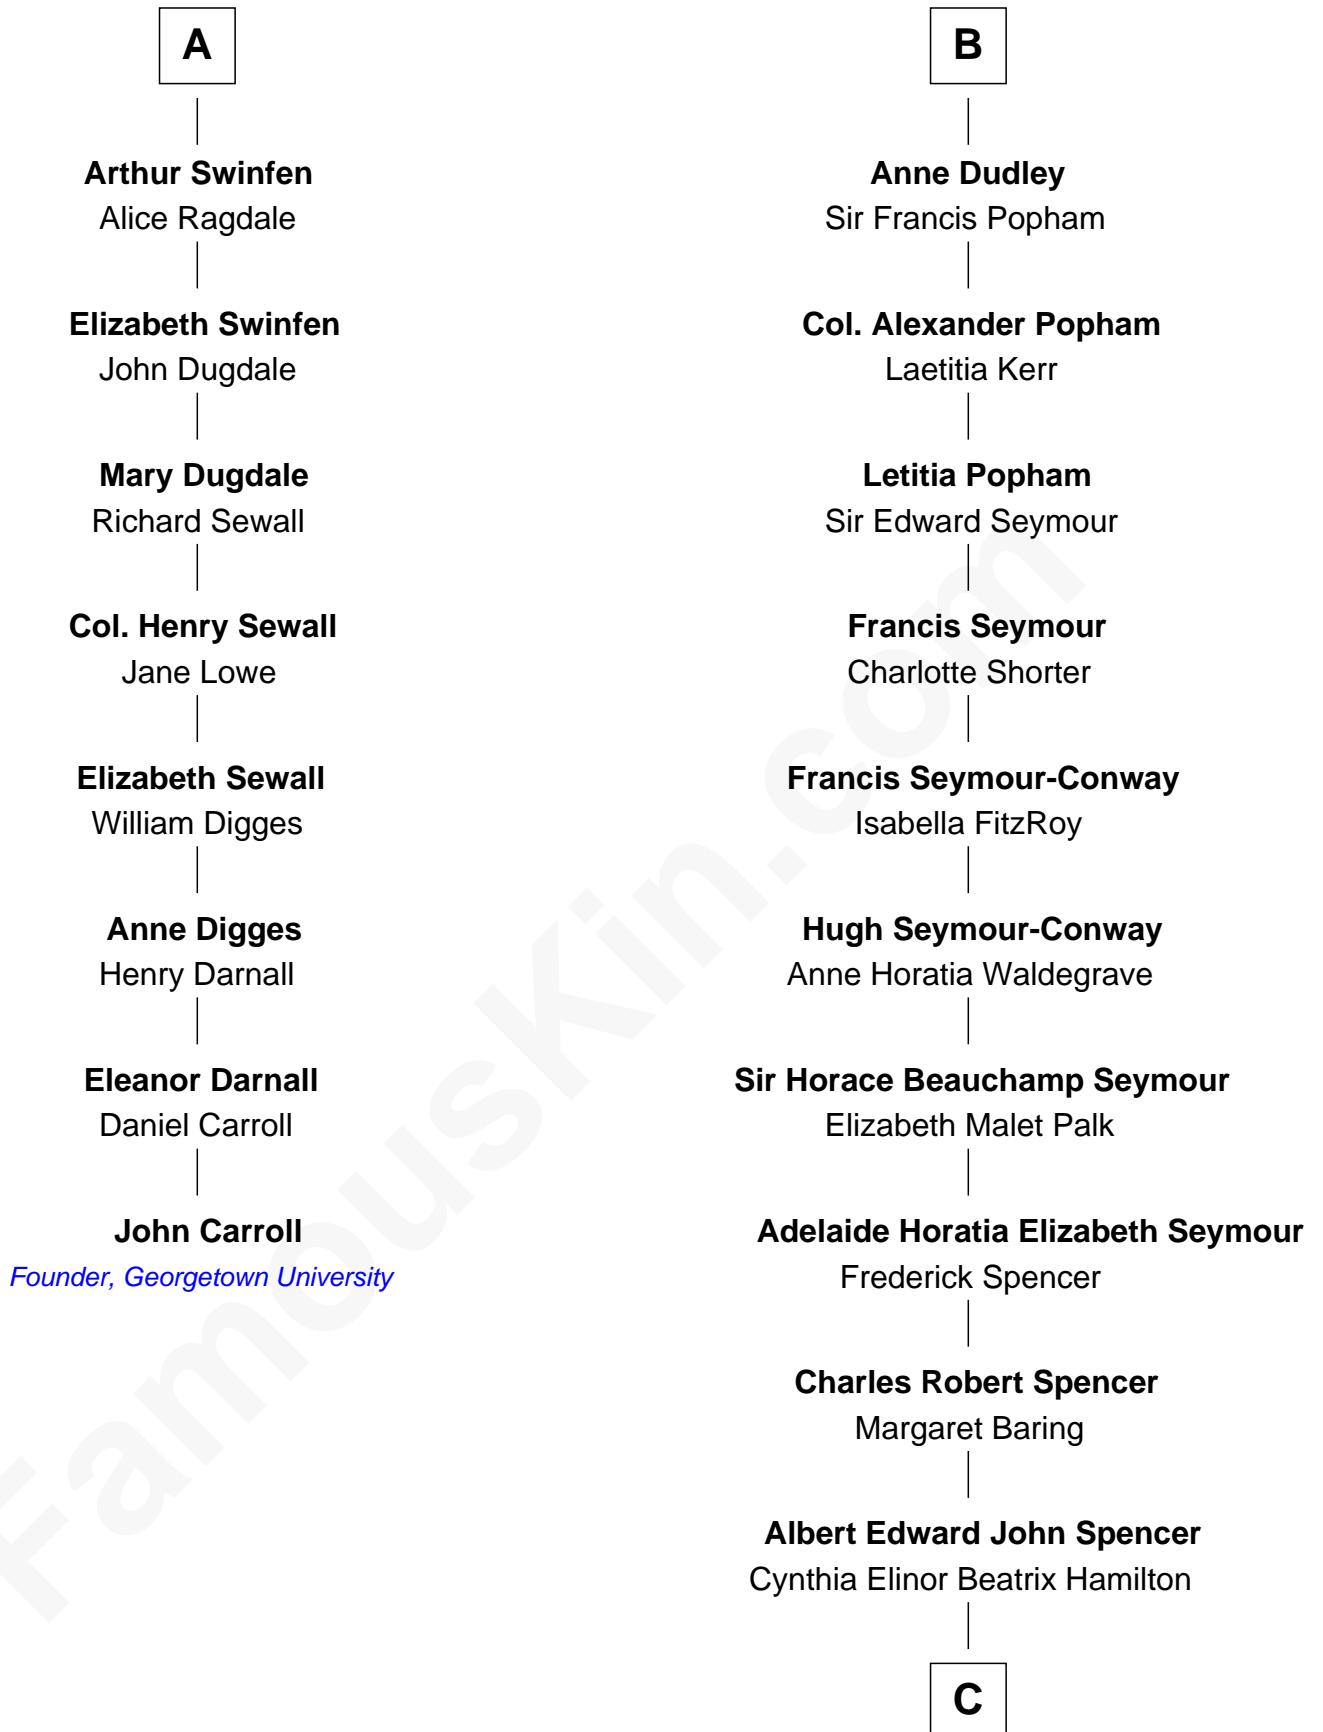

FamousKin.com Relationship Chart of

John Carroll

Founder of Georgetown University

14th cousin 5 times removed of

Prince Harry

Duke of Sussex

Ralph de Stafford

with wife
Katherine de Hastang

Sir Edmund Sutton

Thomas Dudley

Grace Threlkeld

John Dudley

Elizabeth Gardiner

B

C

Edward John Spencer
Frances Ruth Burke Roche