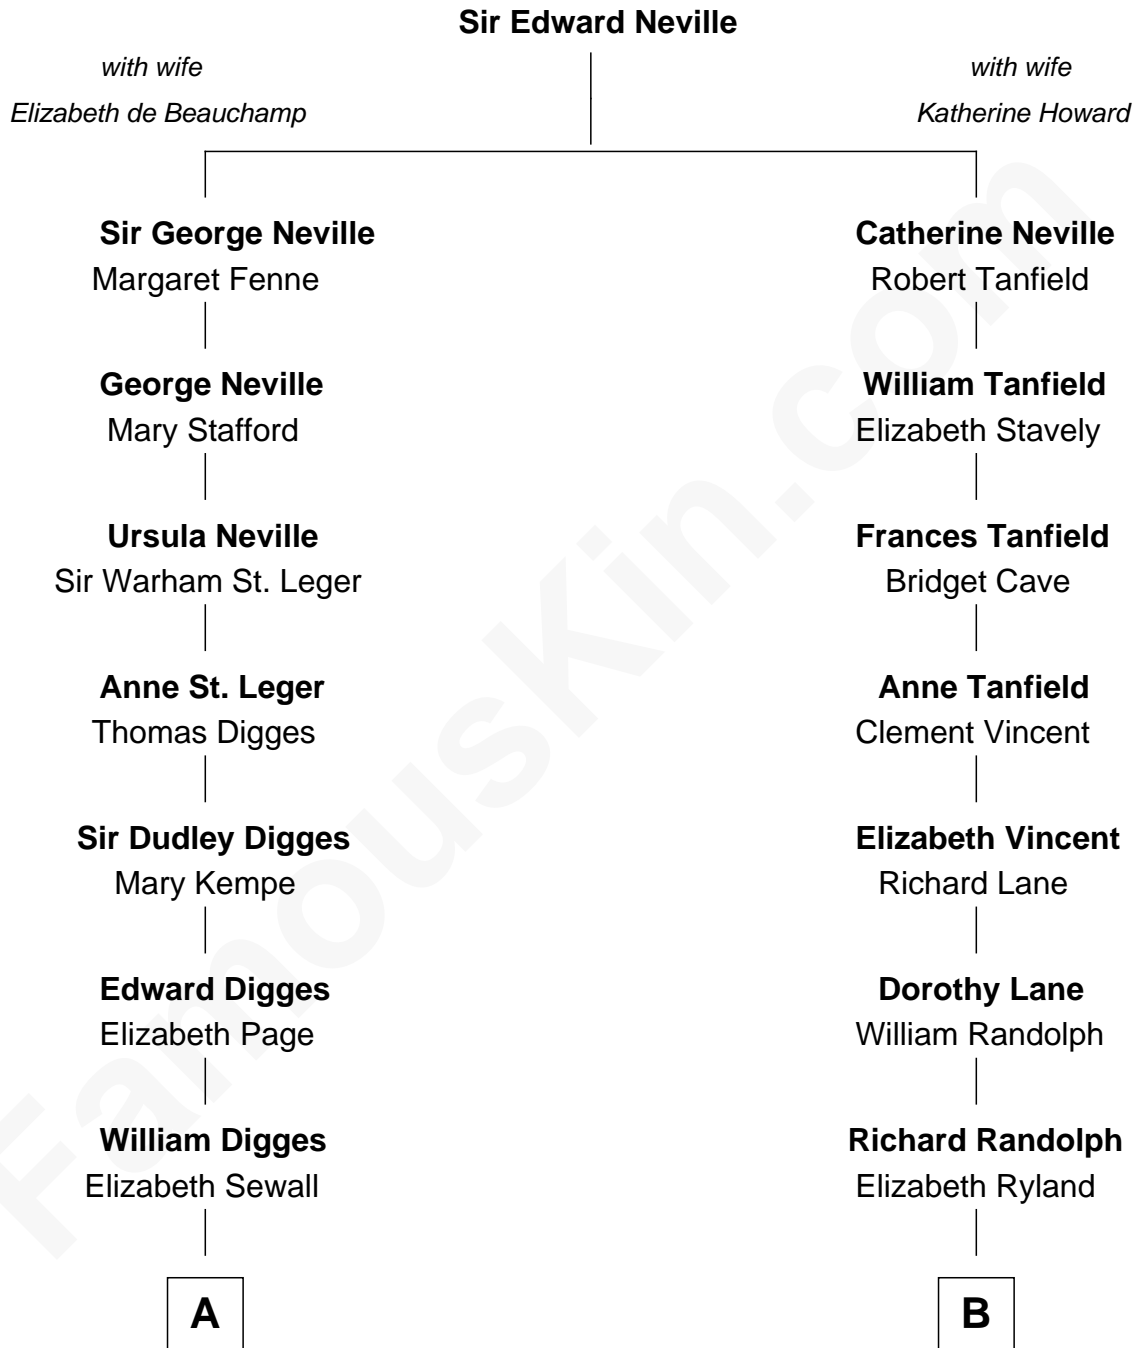

FamousKin.com

Relationship Chart of

John Carroll

Founder of Georgetown University

9th cousin 2 times removed of

John Marshall

4th Chief Justice of the U.S. Supreme Court

A

Anne Digges
Henry Darnall

Eleanor Darnall
Daniel Carroll

John Carroll
Founder, Georgetown University

B

Col. William Randolph
Mary Isham

Thomas Randolph
----- Fleming

Mary Isham Randolph
Rev. James Keith

Mary Randolph Keith
Col. Thomas Marshall