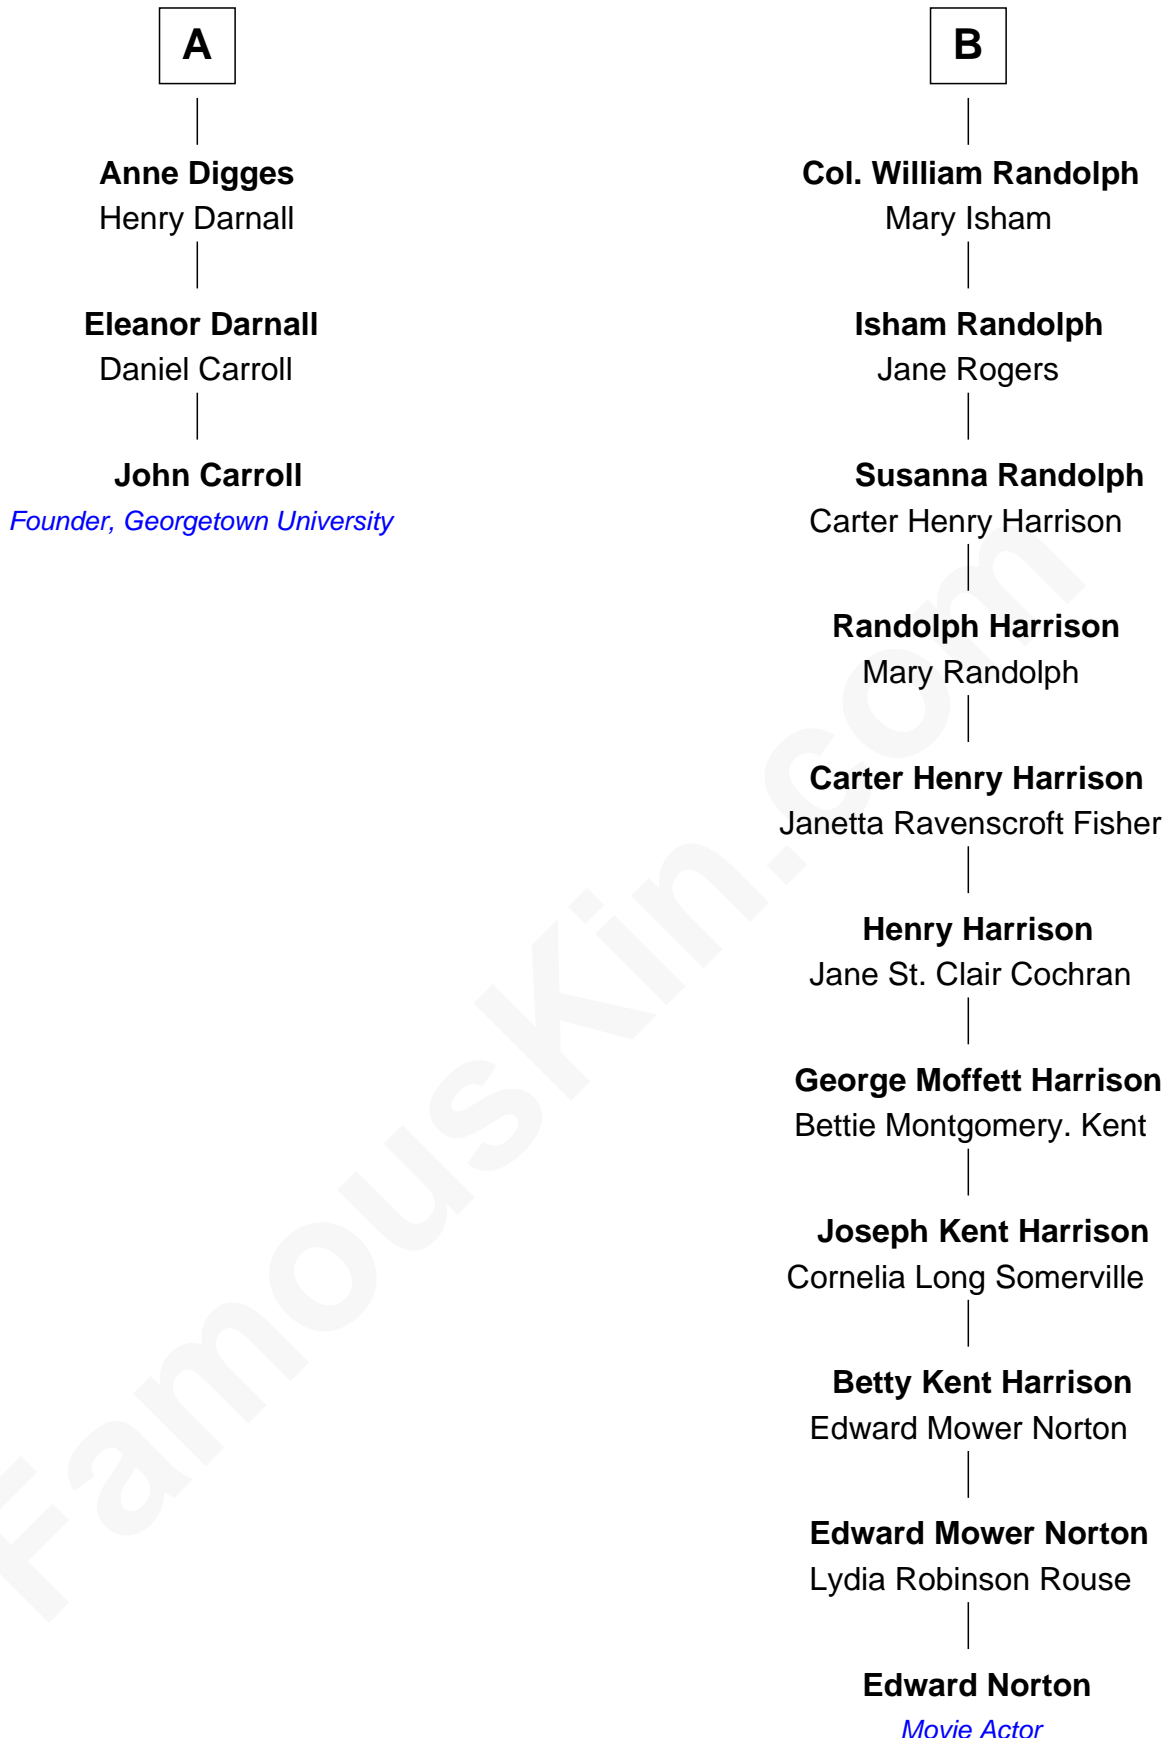

# FamousKin.com Relationship Chart of

**John Carroll**

*Founder of Georgetown University*

9th cousin 8 times removed of

**Edward Norton**

*Movie Actor*

Thomas Digges

**Anne Tanfield**

Clement Vincent

**Sir Dudley Digges**

Mary Kempe

**Elizabeth Vincent**

Richard Lane

**Edward Digges**

Elizabeth Page

**Dorothy Lane**

William Randolph

**William Digges**

Elizabeth Sewall

**Richard Randolph**

Elizabeth Ryland

**A**

**B**

Edward Norton photo by [David Shankbone](#) (CC BY 3.0)