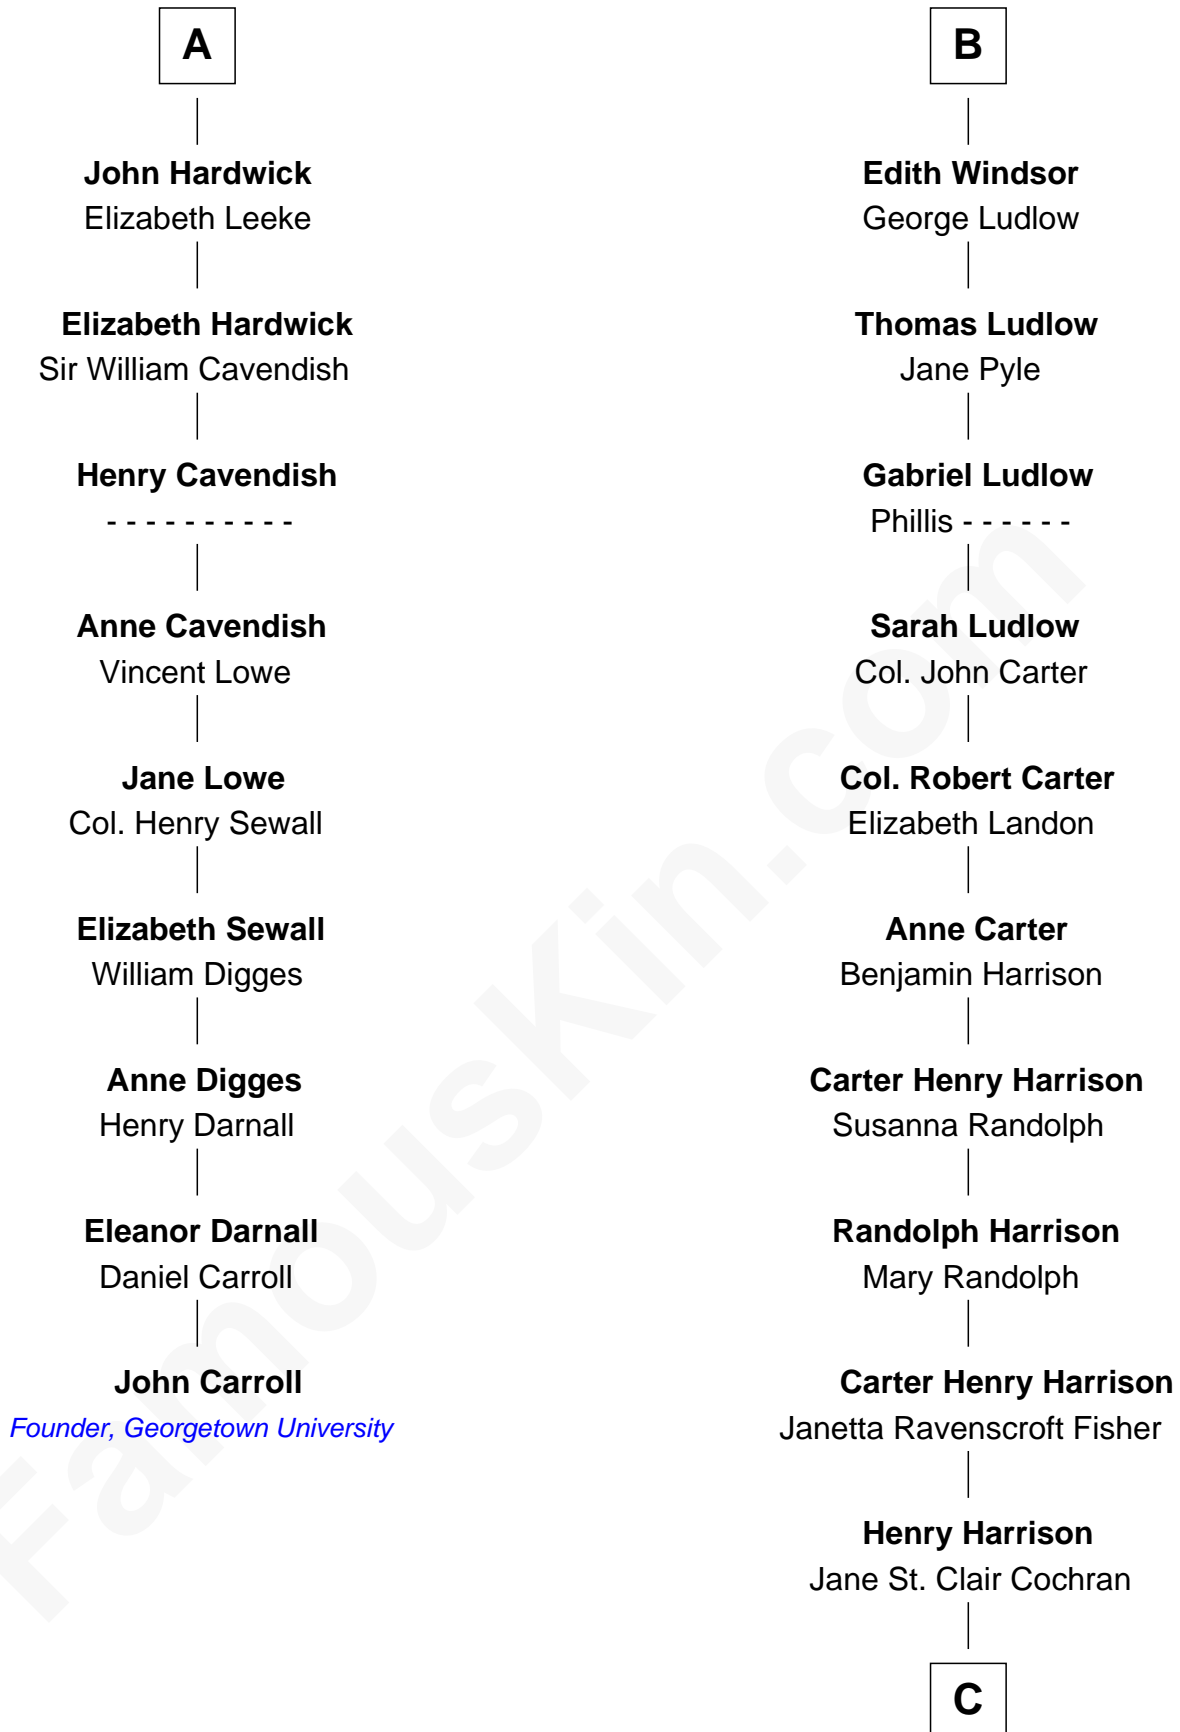

FamousKin.com Relationship Chart of

John Carroll

Founder of Georgetown University

15th cousin 6 times removed of

Edward Norton

Movie Actor

Humphrey de Bohun

Elizabeth Plantagenet

Eleanor de Bohun

Sir James le Boteler

Pernel le Boteler

Sir Gilbert Talbot

Sir Richard Talbot

Ankaret le Strange

Mary Talbot

Sir Thomas Greene

Sir Thomas Greene

Marine Bellers

Anne Greene

Sir Thomas Pinchbeck

Elizabeth Pinchbeck

John Hardwick

A

Margaret de Bohun

John Andrews

Elizabeth Andrews

Sir Thomas de Windsor

Sir Andrews de Windsor

Elizabeth Blount

B

C

George Moffett Harrison
Bettie Montgomery. Kent