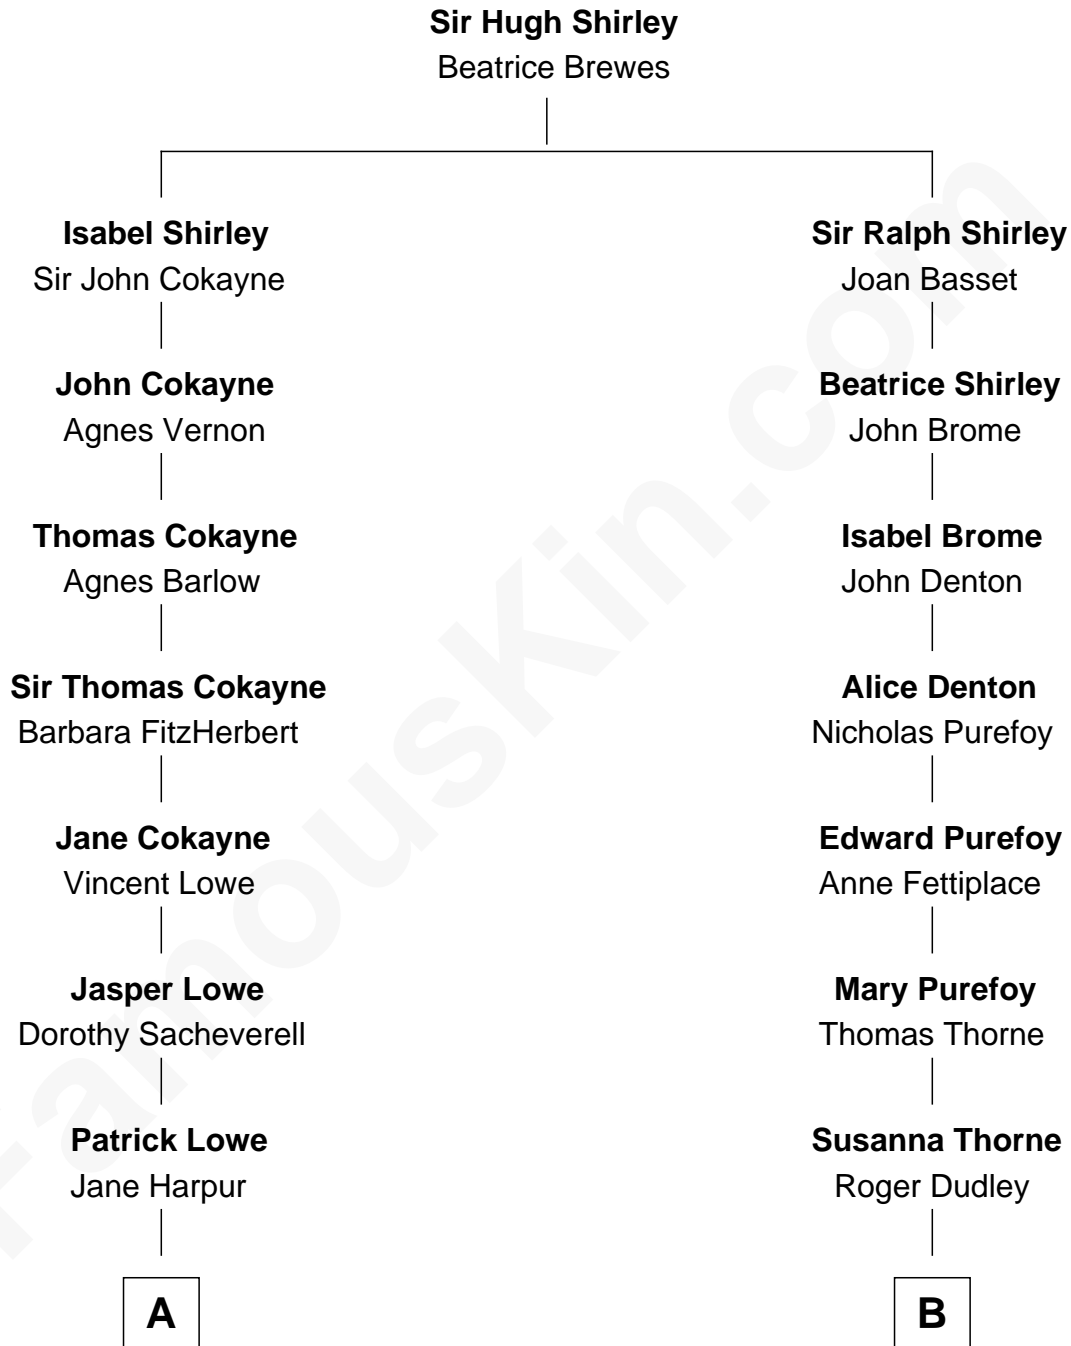

FamousKin.com

Relationship Chart of

John Carroll

Founder of Georgetown University

12th cousin 3 times removed of

Oliver Wendell Holmes, Jr.

U.S. Supreme Court Justice

A

Vincent Lowe
Anne Cavendish

Jane Lowe
Col. Henry Sewall

Elizabeth Sewall
William Digges

Anne Digges
Henry Darnall

Eleanor Darnall
Daniel Carroll

John Carroll
Founder, Georgetown University

B

Gov. Thomas Dudley
Dorothy York

Anne Dudley
Gov. Simon Bradstreet

Samuel Bradstreet
Mercy Tyng

Mercy Bradstreet
Dr. James Oliver

Sarah Oliver
Jacob Wendell

Oliver Wendell
Mary Jackson

Sarah Wendell
Rev. Abiel Holmes

Oliver Wendell Holmes
Amelia Lee Jackson